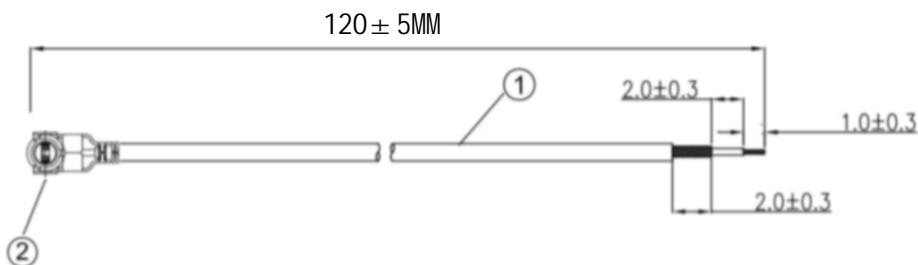

**Kinghelm®**

REVISIONS					
REV	NUMBER	DESCRIPTION	DWN	CHK	DATE
A		DESIGN			

**NOTES:**

1. ELECTRICAL:
  - 1.1. VOLTAGE RATING:DCV 300V 10MS
  - 1.2. CONDUCTANCE RESISTANCE: 3.0 OHM/MAX.
  - 1.3. INSULATION RESISTANCE: 5.0M OHM/MIN.
  - 1.4. THE CABLE SHOULD BE 100% ELECTRICAL TEST
  - 1.5. IT SHOULD BE NO ANY OPEN/SHORT, MISWIRING AND INTERMITTENT FAILURES
2. MATERIAL:
  - 2.1. SEE TABLE
3. ALL COMPONENTS ARE RoHS COMPLIANT.

ITEM NO.	PART NUMBER	DESCRIPTION	QTY.
②	接头	三代IPEX端子	1
①	同轴线	RG0.81白色线, OD: 0.81mm	AS

深圳市金航标电子有限公司

www.kinghelm.com.cn

KH-IPEX3-221-RG0.81-WH120

0755-28190160

ALL DIMENSION ARE IN MM	DRAWN Jamy	DATE 2020-06-15	三代IPEX TO OPEN RG0.81白色转接线
COMPUTER GENERATED IN SOLIDWORKS	ENG.		
DO NOT SCALE THIS DRAWING	MFG.		
PROJECTION	Q.A.		
GENERAL TOLERANCE FOR ANGLES		SIZE Number	
± 1° ± 0.3 ± 0.25 ± 0.150		B A	
CUSTOMER PIN:		SCALE: Free	TYPE
		SHEET 1 OF 1	