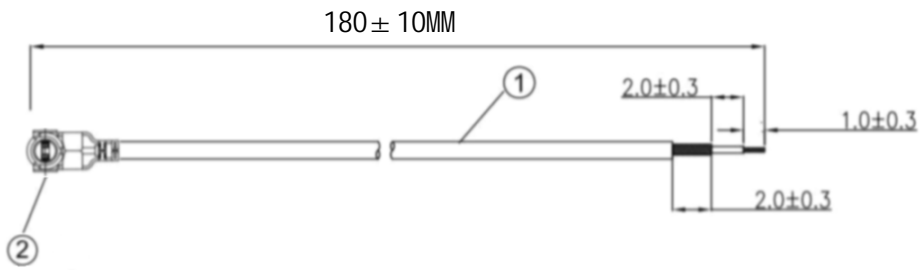

**Kinghelm®**

REVISIONS					
REV	NUMBER	DESCRIPTION	DWN	CHK	DATE
A		DESIGN			

**NOTES:**

1. ELECTRICAL:
  - 1.1. VOLTAGE RATING:DCV 300V 10MS
  - 1.2. CONDUCTANCE RESISTANCE: 3.0 OHM/MAX.
  - 1.3. INSULATION RESISTANCE: 5.0M OHM/MIN.
  - 1.4. THE CABLE SHOULD BE 100% ELECTRICAL TEST
  - 1.5. IT SHOULD BE NO ANY OPEN/SHORT, MISWIRING AND INTERMITTENT FAILURES
2. MATERIAL:
  - 2.1. SEE TABLE
3. ALL COMPONENTS ARE RoHS COMPLIANT.

ITEM NO.	PART NUMBER	DESCRIPTION	QTY.
②	接头	三代IPEX端子	1
①	同轴线	RG0.81白色线, OD: 0.81mm	AS

深圳市金航标电子有限公司      www.kinghelm.com.cn

KH-IPEX3-221-RG0.81-WH180      0755-28190160

ALL DIMENSION ARE IN MM	DRAWN Jamy	DATE 2020-06-15	三代IPEX TO OPEN RG0.81白色转接线
COMPUTER GENERATED IN SOLIDWORKS	ENG.		
DO NOT SCALE THIS DRAWING	MFG.		
PROJECTION	Q.A.		
GENERAL TOLERANCE FOR ANGLES		SIZE Number	
± 1°    ± 0.3    ± 0.25    ± 0.150		B      A	
CUSTOMER PIN:		SCALE: Free	SHEET 1 OF 1