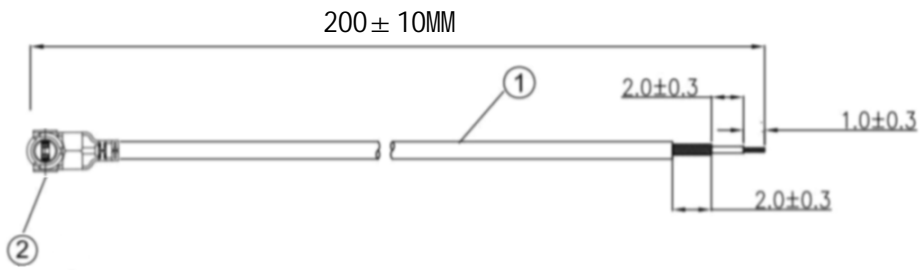

**Kinghelm®**

REVISIONS					
REV	NUMBER	DESCRIPTION	DWN	CHK	DATE
A		DESIGN			

NOTES:

1. ELECTRICAL:
  - 1.1. VOLTAGE RATING:DCV 300V 10MS
  - 1.2. CONDUCTANCE RESISTANCE: 3.0 OHM/MAX.
  - 1.3. INSULATION RESISTANCE: 5.0M OHM/MIN.
  - 1.4. THE CABLE SHOULD BE 100% ELECTRICAL TEST
  - 1.5. IT SHOULD BE NO ANY OPEN/SHORT, MISWIRING AND INTERMITTENT FAILURES
2. MATERIAL:
  - 2.1. SEE TABLE
3. ALL COMPONENTS ARE RoHS COMPLIANT.

ITEM NO.	PART NUMBER	DESCRIPTION	QTY.
②	接头	三代IPEX端子	1
①	同轴线	RG0.81白色线, OD: 0.81mm	AS

深圳市金航标电子有限公司      www.kinghelm.com.cn  
 KH-IPEX3-221-RG0.81-WH200      0755-28190160

ALL DIMENSION ARE IN MM	DRAWN Jamy	DATE 2020-06-15	三代IPEX TO OPEN RG0.81白色转接线
COMPUTER GENERATED IN SOLIDWORKS	ENG.		
DO NOT SCALE THIS DRAWING	MFG.		
PROJECTION	Q.A.		
GENERAL TOLERANCE FOR ANGLES		SIZE Number	
± 1°    ± 0.3    ± 0.25    ± 0.150		B      A	
CUSTOMER PIN:		SCALE: Free	SHEET 1 OF 1