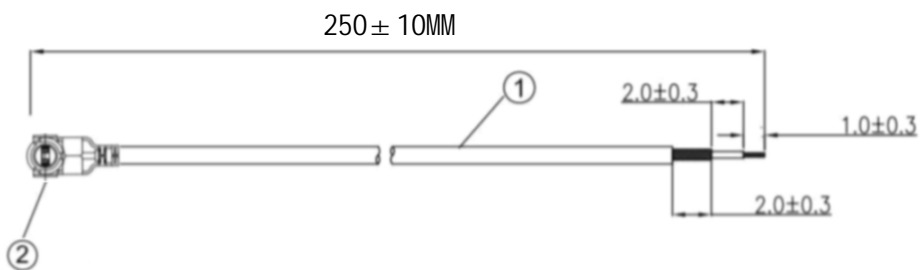

Kinghelm®

REVISIONS					
REV	NUMBER	DESCRIPTION	DWN	CHK	DATE
A		DESIGN			

NOTES:

1. ELECTRICAL:
 - 1.1. VOLTAGE RATING:DCV 300V 10MS
 - 1.2. CONDUCTANCE RESISTANCE: 3.0 OHM/MAX.
 - 1.3. INSULATION RESISTANCE: 5.0M OHM/MIN.
 - 1.4. THE CABLE SHOULD BE 100% ELECTRICAL TEST
 - 1.5. IT SHOULD BE NO ANY OPEN/SHORT, MISWIRING AND INTERMITTENT FAILURES
2. MATERIAL:
 - 2.1. SEE TABLE
3. ALL COMPONENTS ARE RoHS COMPLIANT.

ITEM NO.	PART NUMBER	DESCRIPTION	QTY.
②	接头	三代IPEX端子	1
①	同轴线	RG0.81白色线, OD: 0.81mm	AS

深圳市金航标电子有限公司 www.kinghelm.com.cn

KH-IPEX3-221-RG0.81-WH250

0755-28190160

ALL DIMENSION ARE IN MM	DRAWN Jamy	DATE 2020-06-15	三代IPEX TO OPEN RG0.81白色转接线
COMPUTER GENERATED IN SOLIDWORKS	ENG.		
DO NOT SCALE THIS DRAWING	MFG.		
PROJECTION	Q.A.		

CUSTOMER PIN:

GENERAL TOLERANCE FOR ANGLES
 X.X X.XX X.XXX
 ± 1° ± 0.3 ± 0.25 ± 0.150

SIZE	Number	REV
B		A
SCALE: Free	TYPE	SHEET 1 OF 1

X-ON Electronics

Largest Supplier of Electrical and Electronic Components