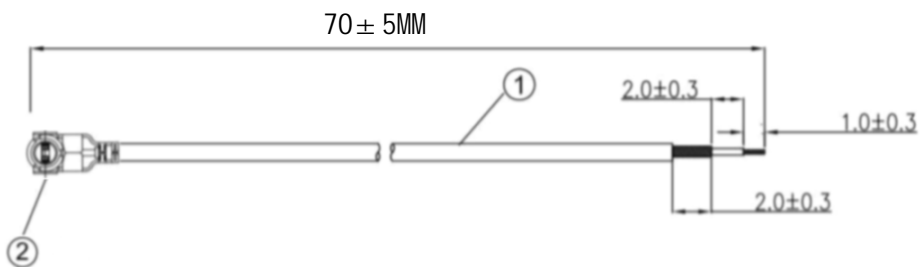

**Kinghelm®**

REVISIONS					
REV	NUMBER	DESCRIPTION	DWN	CHK	DATE
A		DESIGN			

**NOTES:**

1. ELECTRICAL:
  - 1.1. VOLTAGE RATING:DCV 300V 10MS
  - 1.2. CONDUCTANCE RESISTANCE: 3.0 OHM/MAX.
  - 1.3. INSULATION RESISTANCE: 5.0M OHM/MIN.
  - 1.4. THE CABLE SHOULD BE 100% ELECTRICAL TEST
  - 1.5. IT SHOULD BE NO ANY OPEN/SHORT, MISWIRING AND INTERMITTENT FAILURES
2. MATERIAL:
  - 2.1. SEE TABLE
3. ALL COMPONENTS ARE RoHS COMPLIANT.

ITEM NO.	PART NUMBER	DESCRIPTION	QTY.
②	接头	三代IPEX端子	1
①	同轴线	RG0.81白色线, OD: 0.81mm	AS

深圳市金航标电子有限公司      www.kinghelm.com.cn  
 KH-IPEX3-221-RG0.81-WH70      0755-28190160

ALL DIMENSION ARE IN MM	DRAWN Jamy	DATE 2020-06-15	三代IPEX TO OPEN RG0.81白色转接线
COMPUTER GENERATED IN SOLIDWORKS	ENG.		
DO NOT SCALE THIS DRAWING	MFG.		
PROJECTION	Q.A.		
GENERAL TOLERANCE FOR ANGLES		SIZE Number	
± 1°    ± 0.3    ± 0.25    ± 0.150		B      A	
CUSTOMER PIN:		SCALE: Free	SHEET 1 OF 1