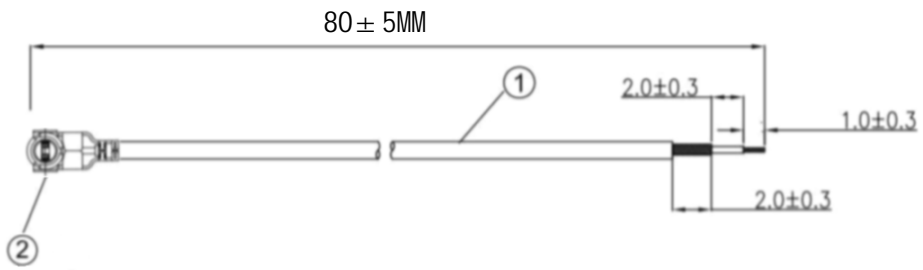

**Kinghelm®**

REVISIONS					
REV	NUMBER	DESCRIPTION	DWN	CHK	DATE
A		DESIGN			

- NOTES:
- ELECTRICAL:
    - VOLTAGE RATING:DCV 300V 10MS
    - CONDUCTANCE RESISTANCE: 3.0 OHM/MAX.
    - INSULATION RESISTANCE: 5.0M OHM/MIN.
    - THE CABLE SHOULD BE 100% ELECTRICAL TEST
    - IT SHOULD BE NO ANY OPEN/SHORT, MISWIRING AND INTERMITTENT FAILURES
  - MATERIAL:
    - SEE TABLE
  - ALL COMPONENTS ARE RoHS COMPLIANT.

ITEM NO.	PART NUMBER	DESCRIPTION	QTY.
②	接头	三代IPEX端子	1
①	同轴线	RG0.81白色线, OD: 0.81mm	AS

深圳市金航标电子有限公司      www.kinghelm.com.cn  
 KH-IPEX3-221-RG0.81-WH80      0755-28190160

ALL DIMENSION ARE IN MM	DRAWN Jamy	DATE 2020-06-15	三代IPEX TO OPEN RG0.81白色转接线
COMPUTER GENERATED IN SOLIDWORKS	ENG.		
DO NOT SCALE THIS DRAWING	MFG.		
PROJECTION	Q.A.		
GENERAL TOLERANCE FOR ANGLES		SIZE Number	
± 1°    ± 0.3    ± 0.25    ± 0.150		B      A	
CUSTOMER PIN:		SCALE: Free	SHEET 1 OF 1