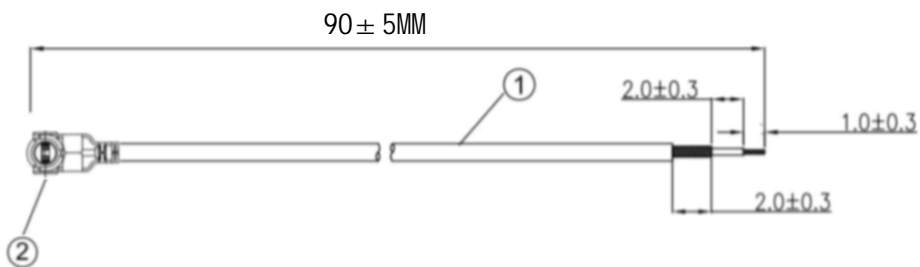

**Kinghelm®**

REVISIONS					
REV	NUMBER	DESCRIPTION	DWN	CHK	DATE
A		DESIGN			

NOTES:

1. ELECTRICAL:
  - 1.1. VOLTAGE RATING:DCV 300V 10MS
  - 1.2. CONDUCTANCE RESISTANCE: 3.0 OHM/MAX.
  - 1.3. INSULATION RESISTANCE: 5.0M OHM/MIN.
  - 1.4. THE CABLE SHOULD BE 100% ELECTRICAL TEST
  - 1.5. IT SHOULD BE NO ANY OPEN/SHORT, MISWIRING AND INTERMITTENT FAILURES
2. MATERIAL:
  - 2.1. SEE TABLE
3. ALL COMPONENTS ARE RoHS COMPLIANT.

ITEM NO.	PART NUMBER	DESCRIPTION	QTY.
②	接头	三代IPEX端子	1
①	同轴线	RG0.81白色线, OD: 0.81mm	AS

深圳市金航标电子有限公司      www.kinghelm.com.cn  
 KH-IPEX3-221-RG0.81-WH90      0755-28190160

ALL DIMENSION ARE IN MM	DRAWN Jamy	DATE 2020-06-15	三代IPEX TO OPEN RG0.81白色转接线
COMPUTER GENERATED IN SOLIDWORKS	ENG.		
DO NOT SCALE THIS DRAWING	MFG.		
PROJECTION	Q.A.		
GENERAL TOLERANCE FOR ANGLES		SIZE Number	
± 1°    ± 0.3    ± 0.25    ± 0.150		B      A	
CUSTOMER PIN:		SCALE: Free	SHEET 1 OF 1