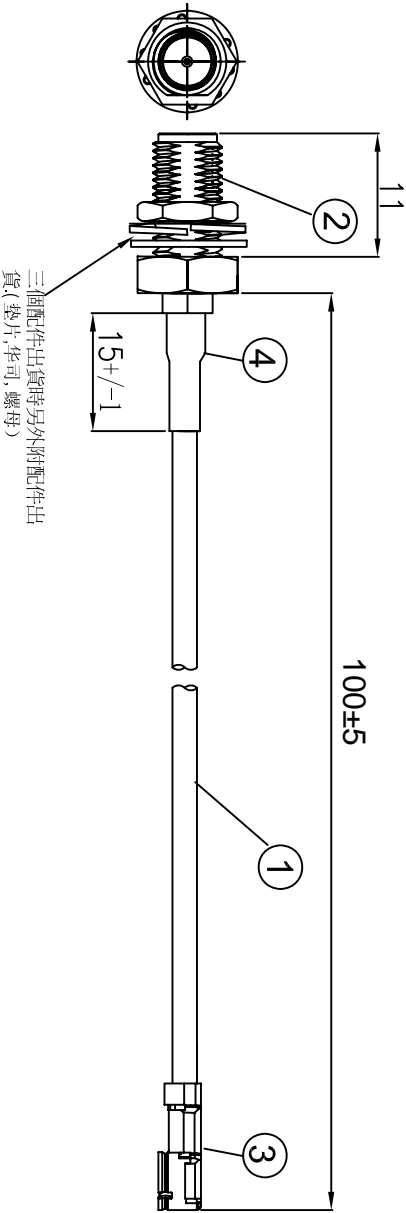

型号: KH-IPEX3-SMA-RG081-100mm

REVISIONS				
REV	NUMBER	DESCRIPTION	DWN	CHK
A		DESIGN		

NOTES:

- ELECTRICAL:
  - VOLTAGE RATING:DCV 300V 10MS
  - CONDUCTANCE RESISTANCE:3.0 OHMMAX.
  - INSULATION RESISTANCE:5.0M OHM/MIN.
  - THE CABLE SHOULD BE 100% ELECTRICAL TEST
  - IT SHOULD BE NO ANY OPEN/SHORT, MISWIRING AND INTERMITTENT FAILURES.
- MATERIAL:
  - SEE TABLE
  - ALL COMPONENTS ARE ROHS COMPLIANT.

ITEM NO.	PART NUMBER	DESCRIPTION	QTY.
④	套管	黑色热缩套管, OD:2.0MM	AS
③	端子	高仿IPEX 0.81 3代端子, 镀金	1
②	接头	SMA母头母针, 分体, 11牙, 镀金	1
①	同轴线	RF 0.81线材,颜色: 黑色, OD:0.81mm	AS

金航标电子有限公司

ALL DIMENSION ARE IN MM

DRAWN Jany DATE 2020-06-18  
ENG.  
MFG.  
Q.A.

COMPUTER GENERATED IN SOLIDWORKS  
DO NOT SCALE THIS DRAWING  
GENERAL TOLERANCE FOR ANGLES X.X ± 1° X.XX ± 0.3 X.XXX ± 0.25 X.XXX ± 0.150

I-PEX 0.81 3代 TO SMA /F L=100 mm

SIZE	Number	REV
B		A

SCALE: Free TYPE SHEET 1 OF 1