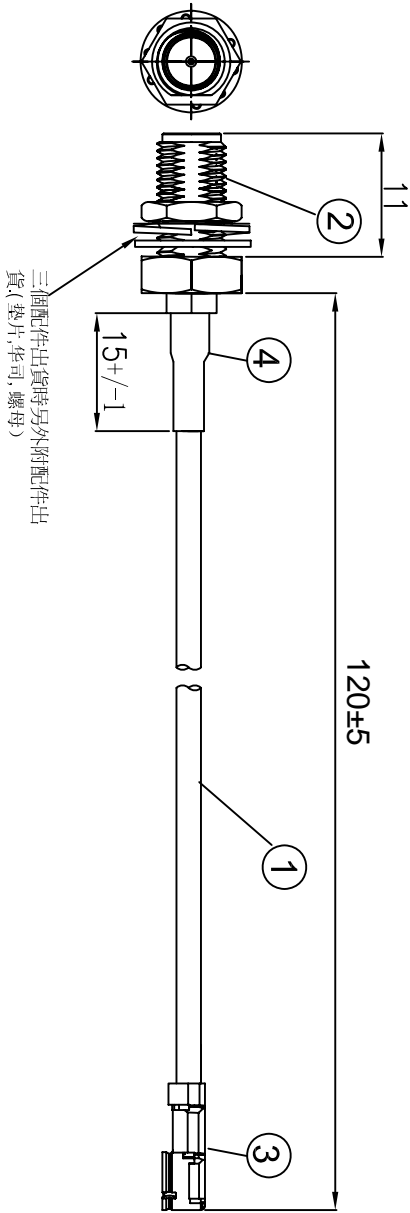

型号: KH-IPEX3-SMA-RG081-120mm

| REVISIONS | | | | | |
|-----------|--------|-------------|-----|-----|------|
| REV | NUMBER | DESCRIPTION | DWN | CHK | DATE |
| A | | DESIGN | | | |

NOTES:

- ELECTRICAL:
 - VOLTAGE RATING:DCV 300V 10MS
 - CONDUCTANCE RESISTANCE:3.0 OHMMAX.
 - INSULATION RESISTANCE:5.0M OHMMIN.
 - THE CABLE SHOULD BE 100% ELECTRICAL TEST
 - IT SHOULD BE NO ANY OPEN/SHORT, MISWIRING AND INTERMITTENT FAILURES.
- MATERIAL:
 - SEE TABLE
- ALL COMPONENTS ARE ROHS COMPLIANT.

| ITEM NO. | PART NUMBER | DESCRIPTION | QTY. |
|----------|-------------|-----------------------------|------|
| ④ | 套管 | 黑色热缩套管, OD:2.0MM | AS |
| ③ | 端子 | 高仿IPEX 0.81 3代端子, 镀金 | 1 |
| ② | 接头 | SMA母头母针, 分体, 11牙, 镀金 | 1 |
| ① | 同轴线 | RF 0.81线材,颜色: 黑色, OD:0.81mm | AS |

金航标电子有限公司

| ALL DIMENSION ARE IN MM | | DRAWN | DATE | I-PEX 0.81 3代 TO SMA /F L=120mm | | |
|--|--|-------|------------|---------------------------------|--------|--|
| | | Janny | 2020-06-18 | | | |
| COMPUTER GENERATED IN SOLIDWORKS | | ENG. | | | | |
| DO NOT SCALE THIS DRAWING | | MFG. | | | | |
| PROJECTION | | Q.A. | | | | |
| GENERAL TOLERANCE FOR ANGLES ± 1° ± 0.3 ± 0.25 ± 0.150 | | | | | | |
| SCALE: Free | | SIZE | Number | TYPE | REV | |
| | | B | | | A | |
| | | | | SHEET | 1 OF 1 | |