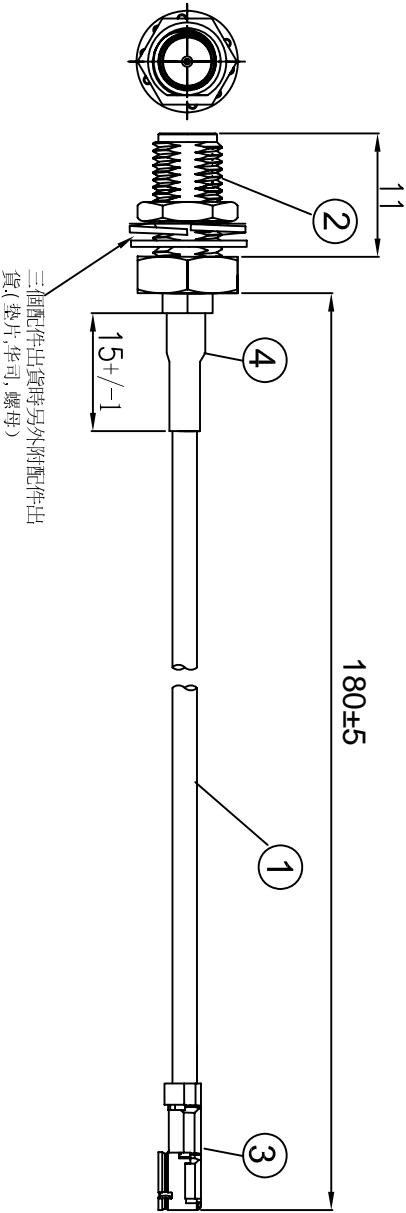

型号: KH-IPEX3-SMA-RG081-180mm

REVISIONS				
REV	NUMBER	DESCRIPTION	DWN	CHK
A		DESIGN		

NOTES:

- ELECTRICAL:
  - VOLTAGE RATING:DCV 300V 10MS
  - CONDUCTANCE RESISTANCE:3.0 OHMMAX.
  - INSULATION RESISTANCE:5.0M OHM/MIN.
  - THE CABLE SHOULD BE 100% ELECTRICAL TEST
  - IT SHOULD BE NO ANY OPEN/SHORT, MISWIRING AND INTERMITTENT FAILURES.
- MATERIAL:
  - SEE TABLE
  - ALL COMPONENTS ARE ROHS COMPLIANT.

ITEM NO.	PART NUMBER	DESCRIPTION	QTY.
④	套管	黑色热缩套管, OD:2.0MM	AS
③	端子	高仿IPEX 0.81 3代端子, 镀金	1
②	接头	SMA母头母针, 分体, 11牙, 镀金	1
①	同轴线	RF 0.81线材,颜色: 黑色, OD:0.81mm	AS

金航标电子有限公司

ALL DIMENSION ARE IN MM	DRAWN	DATE
	Janny	2020-06-18

COMPUTER GENERATED IN SOLIDWORKS	MFG.
DO NOT SCALE THIS DRAWING	Q.A.

PROJECTION	GENERAL TOLERANCE FOR ANGLES
	X.X ± 1° X.XX ± 0.3 X.XXX ± 0.25 X.XXXX ± 0.150

I-PEX 0.81 3代 TO SMA /F L=180mm			
SIZE	Number	REV	
B		A	
SCALE: Free	TYPE	SHEET	1 OF 1