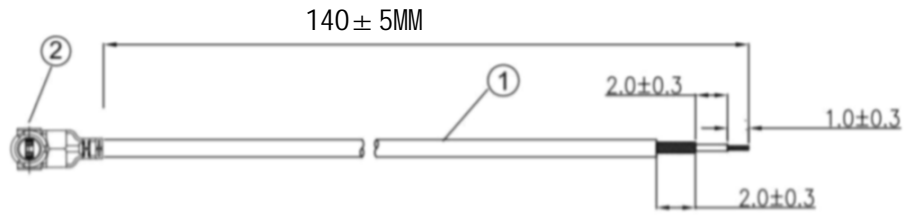

**Kinghelm®**

REVISIONS					
REV	NUMBER	DESCRIPTION	DWN	CHK	DATE
A		DESIGN			

**NOTES:**

1. ELECTRICAL:
  - 1.1. VOLTAGE RATING:DCV 300V 10MS
  - 1.2. CONDUCTANCE RESISTANCE: 3.0 OHM/MAX.
  - 1.3. INSULATION RESISTANCE: 5.0M OHM/MIN.
  - 1.4. THE CABLE SHOULD BE 100% ELECTRICAL TEST
  - 1.5. IT SHOULD BE NO ANY OPEN/SHORT, MISWIRING AND INTERMITTENT FAILURES
2. MATERIAL:
  - 2.1. SEE TABLE
3. ALL COMPONENTS ARE RoHS COMPLIANT.

ITEM NO.	PART NUMBER	DESCRIPTION	QTY.
②	接头	四代IPEX端子	1
①	同轴线	RG0.81 蓝色线, OD:0.81MM	AS

深圳市金航标电子有限公司

www.kinghelm.com.cn

KH-IPEX4-221-RG0.81-BU140

0755-28190160

ALL DIMENSION ARE IN MM	DRAWN Jamy	DATE 2020-06-15
COMPUTER GENERATED IN SOLIDWORKS	ENG.	
DO NOT SCALE THIS DRAWING	MFG.	
	Q.A.	

四代IPEX TO OPEN RG0.81蓝色转接线

CUSTOMER PIN:

GENERAL TOLERANCE FOR ANGLES  
 X.X X.XX X.XXX  
 ± 1° ± 0.3 ± 0.25 ± 0.150

SIZE <b>B</b>	Number	REV <b>A</b>
SCALE: Free	TYPE	SHEET 1 OF 1