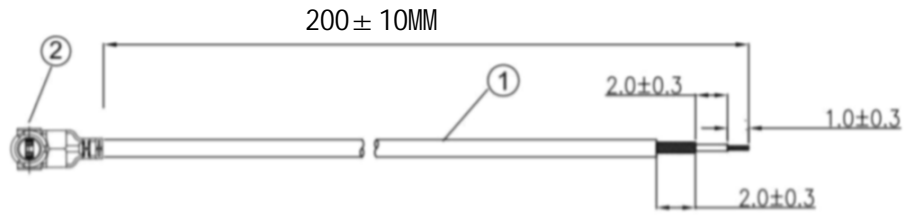

**Kinghelm®**

REVISIONS					
REV	NUMBER	DESCRIPTION	DWN	CHK	DATE
A		DESIGN			

**NOTES:**

1. ELECTRICAL:
  - 1.1. VOLTAGE RATING:DCV 300V 10MS
  - 1.2. CONDUCTANCE RESISTANCE: 3.0 OHM/MAX.
  - 1.3. INSULATION RESISTANCE: 5.0M OHM/MIN.
  - 1.4. THE CABLE SHOULD BE 100% ELECTRICAL TEST
  - 1.5. IT SHOULD BE NO ANY OPEN/SHORT, MISWIRING AND INTERMITTENT FAILURES
2. MATERIAL:
  - 2.1. SEE TABLE
3. ALL COMPONENTS ARE RoHS COMPLIANT.

ITEM NO.	PART NUMBER	DESCRIPTION	QTY.
②	接头	四代IPEX端子	1
①	同轴线	RG0.81蓝色线, OD:0.81MM	AS

深圳市金航标电子有限公司

www.kinghelm.com.cn

KH-IPEX4-221-RG0.81-BU200

0755-28190160

ALL DIMENSION ARE IN MM	DRAWN	Jamy	DATE	2020-06-15
	ENG.			
COMPUTER GENERATED IN SOLIDWORKS	MFG.			
	Q.A.			

四代IPEX TO OPEN RG0.81蓝色转接线

PROJECTION	GENERAL TOLERANCE FOR ANGLES
	X.X X.XX X.XXX ± 1° ± 0.3 ± 0.25 ± 0.150

SIZE	Number	REV
<b>B</b>		<b>A</b>
SCALE: Free	TYPE	SHEET 1 OF 1

CUSTOMER PIN: