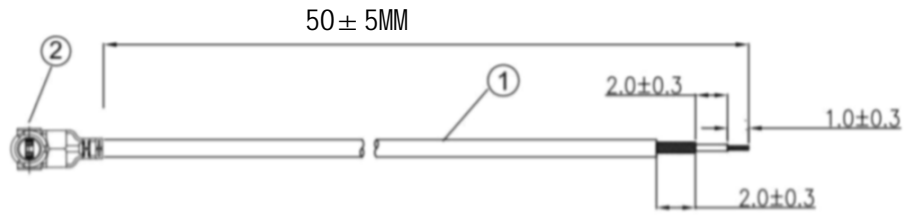

Kinghelm®

REVISIONS					
REV	NUMBER	DESCRIPTION	DWN	CHK	DATE
A		DESIGN			

NOTES:

1. ELECTRICAL:
  - 1.1. VOLTAGE RATING:DCV 300V 10MS
  - 1.2. CONDUCTANCE RESISTANCE: 3.0 OHM/MAX.
  - 1.3. INSULATION RESISTANCE: 5.0M OHM/MIN.
  - 1.4. THE CABLE SHOULD BE 100% ELECTRICAL TEST
  - 1.5. IT SHOULD BE NO ANY OPEN/SHORT, MISWIRING AND INTERMITTENT FAILURES
2. MATERIAL:
  - 2.1. SEE TABLE
3. ALL COMPONENTS ARE RoHS COMPLIANT.

ITEM NO.	PART NUMBER	DESCRIPTION	QTY.
②	接头	四代IPEX端子	1
①	同轴线	RG0.81 蓝色线, OD:0.81MM	AS

深圳市金航标电子有限公司

www.kinghelm.com.cn

KH-IPEX4-221-RG0.81-BU50

0755-28190160

ALL DIMENSION ARE IN MM	DRAWN	Jamy	DATE	2020-06-15
	ENG.			
COMPUTER GENERATED IN SOLIDWORKS	MFG.			
	Q.A.			

四代IPEX TO OPEN RG0.81蓝色转接线

PROJECTION	GENERAL TOLERANCE FOR ANGLES
	X.X X.XX X.XXX ± 1° ± 0.3 ± 0.25 ± 0.150

SIZE	Number	REV
B		A
SCALE: Free	TYPE	SHEET 1 OF 1

CUSTOMER PIN: