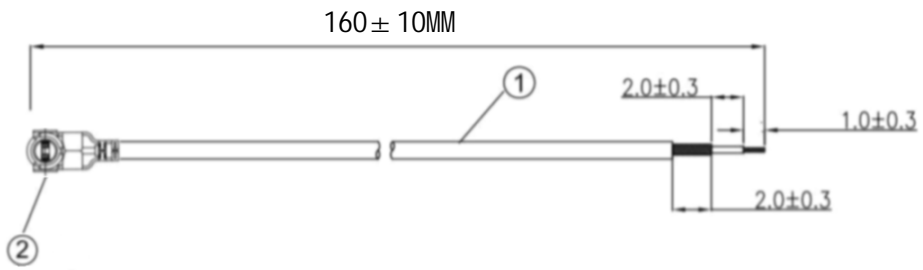

**Kinghelm®**

REVISIONS					
REV	NUMBER	DESCRIPTION	DWN	CHK	DATE
A		DESIGN			

**NOTES:**

1. ELECTRICAL:
  - 1.1. VOLTAGE RATING:DCV 300V 10MS
  - 1.2. CONDUCTANCE RESISTANCE: 3.0 OHM/MAX.
  - 1.3. INSULATION RESISTANCE: 5.0M OHM/MIN.
  - 1.4. THE CABLE SHOULD BE 100% ELECTRICAL TEST
  - 1.5. IT SHOULD BE NO ANY OPEN/SHORT, MISWIRING AND INTERMITTENT FAILURES
2. MATERIAL:
  - 2.1. SEE TABLE
3. ALL COMPONENTS ARE RoHS COMPLIANT.

ITEM NO.	PART NUMBER	DESCRIPTION	QTY.
②	接头	四代IPEX端子	1
①	同轴线	RG0.81白色线, OD: 0.81mm	AS

深圳市金航标电子有限公司      www.kinghelm.com.cn  
 KH-IPEX4-221-RG0.81-WH160      0755-28190160

ALL DIMENSION ARE IN MM	DRAWN Jamy	DATE 2020-06-15	四代IPEX TO OPEN RG0.81白色转接线
COMPUTER GENERATED IN SOLIDWORKS	ENG.		
DO NOT SCALE THIS DRAWING	MFG.		
PROJECTION	Q.A.		
GENERAL TOLERANCE FOR ANGLES		SIZE Number	
± 1°    ± 0.3    ± 0.25    ± 0.150		B      A	
CUSTOMER PIN:		SCALE: Free	SHEET 1 OF 1