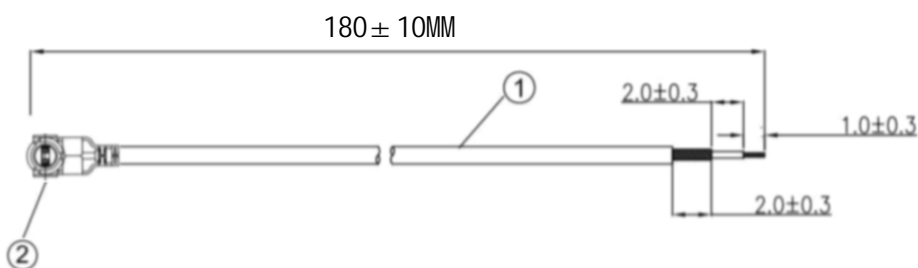

Kinghelm®

REVISIONS					
REV	NUMBER	DESCRIPTION	DWN	CHK	DATE
A		DESIGN			

NOTES:

1. ELECTRICAL:
 - 1.1. VOLTAGE RATING:DCV 300V 10MS
 - 1.2. CONDUCTANCE RESISTANCE: 3.0 OHM/MAX.
 - 1.3. INSULATION RESISTANCE: 5.0M OHM/MIN.
 - 1.4. THE CABLE SHOULD BE 100% ELECTRICAL TEST
 - 1.5. IT SHOULD BE NO ANY OPEN/SHORT, MISWIRING AND INTERMITTENT FAILURES
2. MATERIAL:
 - 2.1. SEE TABLE
3. ALL COMPONENTS ARE RoHS COMPLIANT.

ITEM NO.	PART NUMBER	DESCRIPTION	QTY.
②	接头	四代IPEX端子	1
①	同轴线	RG0.81白色线, OD: 0.81mm	AS

深圳市金航标电子有限公司 www.kinghelm.com.cn

KH-IPEX4-221-RG0.81-WH180

0755-28190160

ALL DIMENSION ARE IN MM	DRAWN Jamy	DATE 2020-06-15	四代IPEX TO OPEN RG0.81白色转接线
COMPUTER GENERATED IN SOLIDWORKS	ENG.		
DO NOT SCALE THIS DRAWING	MFG.		
PROJECTION	Q.A.		

CUSTOMER PIN:

GENERAL TOLERANCE FOR ANGLES	X.X	X.XX	X.XXX	SIZE Number	REV A
± 1°	± 0.3	± 0.25	± 0.150	B	A

SCALE: Free TYPE SHEET 1 OF 1

X-ON Electronics

Largest Supplier of Electrical and Electronic Components