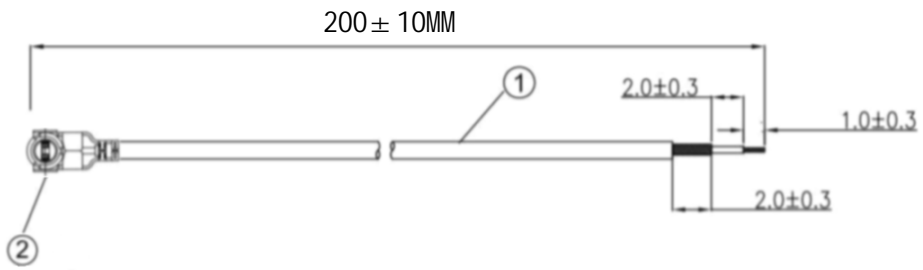

**Kinghelm®**

REVISIONS					
REV	NUMBER	DESCRIPTION	DWN	CHK	DATE
A		DESIGN			

- NOTES:
- ELECTRICAL:
    - VOLTAGE RATING:DCV 300V 10MS
    - CONDUCTANCE RESISTANCE: 3.0 OHM/MAX.
    - INSULATION RESISTANCE: 5.0M OHM/MIN.
    - THE CABLE SHOULD BE 100% ELECTRICAL TEST
    - IT SHOULD BE NO ANY OPEN/SHORT, MISWIRING AND INTERMITTENT FAILURES
  - MATERIAL:
    - SEE TABLE
  - ALL COMPONENTS ARE RoHS COMPLIANT.

ITEM NO.	PART NUMBER	DESCRIPTION	QTY.
②	接头	四代IPEX端子	1
①	同轴线	RG0.81白色线, OD: 0.81mm	AS

深圳市金航标电子有限公司      www.kinghelm.com.cn  
 KH-IPEX4-221-RG0.81-WH200      0755-28190160

ALL DIMENSION ARE IN MM	DRAWN Jamy	DATE 2020-06-15	四代IPEX TO OPEN RG0.81白色转接线
COMPUTER GENERATED IN SOLIDWORKS	ENG.		
DO NOT SCALE THIS DRAWING	MFG.		
PROJECTION	Q.A.		
GENERAL TOLERANCE FOR ANGLES		± 1°    ± 0.3    ± 0.25    ± 0.150	SIZE Number
CUSTOMER PIN:			REV A
			SCALE: Free    TYPE    SHEET 1 OF 1