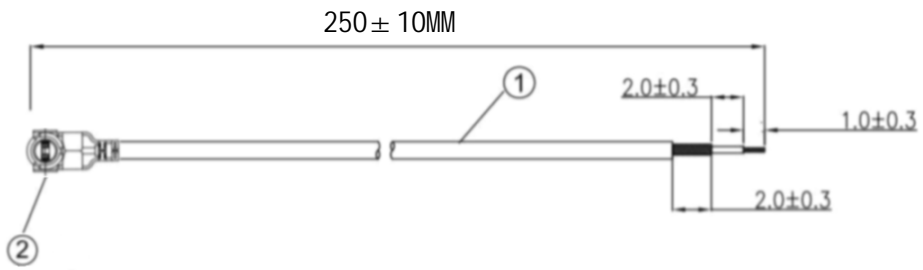

**Kinghelm®**

REVISIONS					
REV	NUMBER	DESCRIPTION	DWN	CHK	DATE
A		DESIGN			

**NOTES:**

1. ELECTRICAL:
  - 1.1. VOLTAGE RATING:DCV 300V 10MS
  - 1.2. CONDUCTANCE RESISTANCE: 3.0 OHM/MAX.
  - 1.3. INSULATION RESISTANCE: 5.0M OHM/MIN.
  - 1.4. THE CABLE SHOULD BE 100% ELECTRICAL TEST
  - 1.5. IT SHOULD BE NO ANY OPEN/SHORT, MISWIRING AND INTERMITTENT FAILURES
2. MATERIAL:
  - 2.1. SEE TABLE
3. ALL COMPONENTS ARE RoHS COMPLIANT.

ITEM NO.	PART NUMBER	DESCRIPTION	QTY.
②	接头	四代IPEX端子	1
①	同轴线	RG0.81白色线, OD: 0.81mm	AS

深圳市金航标电子有限公司      www.kinghelm.com.cn

KH-IPEX4-221-RG0.81-WH250      0755-28190160

ALL DIMENSION ARE IN MM	DRAWN Jamy	DATE 2020-06-15	四代IPEX TO OPEN RG0.81白色转接线
COMPUTER GENERATED IN SOLIDWORKS	ENG.		
DO NOT SCALE THIS DRAWING	MFG.		
PROJECTION	Q.A.		
GENERAL TOLERANCE FOR ANGLES		SIZE Number	
± 1°    ± 0.3    ± 0.25    ± 0.150		B      A	
CUSTOMER PIN:		SCALE: Free	SHEET 1 OF 1