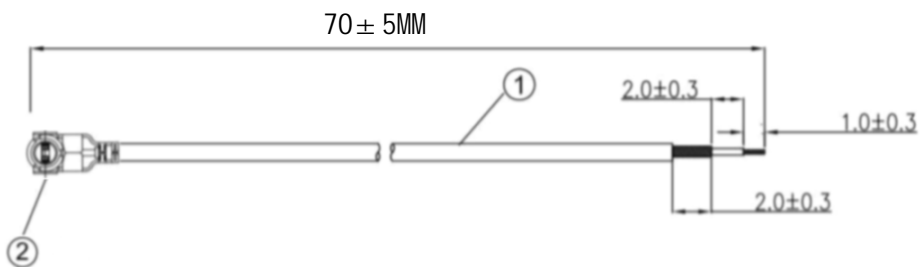

**Kinghelm®**

REVISIONS					
REV	NUMBER	DESCRIPTION	DWN	CHK	DATE
A		DESIGN			

**NOTES:**

1. ELECTRICAL:
  - 1.1. VOLTAGE RATING:DCV 300V 10MS
  - 1.2. CONDUCTANCE RESISTANCE: 3.0 OHM/MAX.
  - 1.3. INSULATION RESISTANCE: 5.0M OHM/MIN.
  - 1.4. THE CABLE SHOULD BE 100% ELECTRICAL TEST
  - 1.5. IT SHOULD BE NO ANY OPEN/SHORT, MISWIRING AND INTERMITTENT FAILURES
2. MATERIAL:
  - 2.1. SEE TABLE
3. ALL COMPONENTS ARE RoHS COMPLIANT.

ITEM NO.	PART NUMBER	DESCRIPTION	QTY.
②	接头	四代IPEX端子	1
①	同轴线	RG0.81白色线, OD: 0.81mm	AS

深圳市金航标电子有限公司      www.kinghelm.com.cn  
 KH-IPEX4-221-RG0.81-WH70      0755-28190160

ALL DIMENSION ARE IN MM	DRAWN Jamy	DATE 2020-06-15	四代IPEX TO OPEN RG0.81白色转接线
COMPUTER GENERATED IN SOLIDWORKS	ENG.		
DO NOT SCALE THIS DRAWING	MFG.		
PROJECTION	Q.A.		
CUSTOMER PIN:	GENERAL TOLERANCE FOR ANGLES X.X    X.XX    X.XXX ± 1°    ± 0.3    ± 0.25    ± 0.150		SIZE Number <b>B</b>
			REV <b>A</b>
			SCALE: Free    TYPE    SHEET 1 OF 1