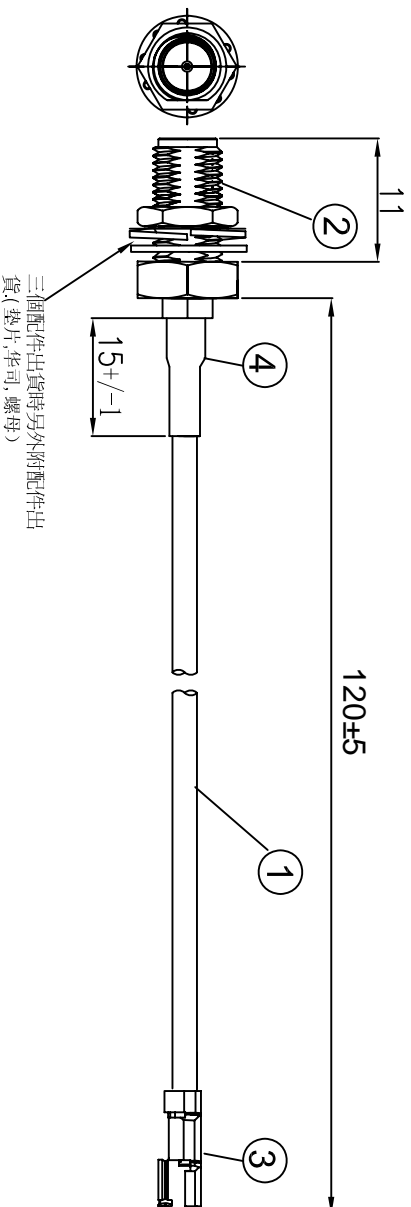

型号: KH-IPEX4-SMA-RG081-120mm

| REVISIONS | | | | | |
|-----------|--------|-------------|-----|-----|------|
| REV | NUMBER | DESCRIPTION | DWN | CHK | DATE |
| A | | DESIGN | | | |

NOTES:

- ELECTRICAL:
 - VOLTAGE RATING:DCV 300V 10MS
 - CONDUCTANCE RESISTANCE:3.0 OHMMAX.
 - INSULATION RESISTANCE:5.0M OHMMIN.
 - THE CABLE SHOULD BE 100% ELECTRICAL TEST
 - IT SHOULD BE NO ANY OPEN/SHORT, MISWIRING AND INTERMITTENT FAILURES.
- MATERIAL:
 - SEE TABLE
 - ALL COMPONENTS ARE ROHS COMPLIANT.

| ITEM NO. | PART NUMBER | DESCRIPTION | QTY. |
|----------|-------------|-----------------------------|------|
| ④ | 套管 | 黑色热缩套管, OD:2.0MM | AS |
| ③ | 端子 | 高仿IPEX 0.81 4代端子, 镀金 | 1 |
| ② | 接头 | SMA母头母针, 分体, 11牙, 镀金 | 1 |
| ① | 同轴线 | RF 0.81线材,颜色: 黑色, OD:0.81mm | AS |

DO NOT SCALE THIS DRAWING

Q.A.

| PROJECTION | GENERAL TOLERANCE FOR ANGLES |
|------------|------------------------------|
| | X.X X.XX X.XXX |

I-PEX 0.81 4代 TO SMA /F L=120mm

| SIZE | Number | REV |
|------|--------|-----|
| B | | A |

SCALE: Free

TYPE

SHEET 1 OF 1

技术详询

CUSTOMER P.N.:

4

3

2