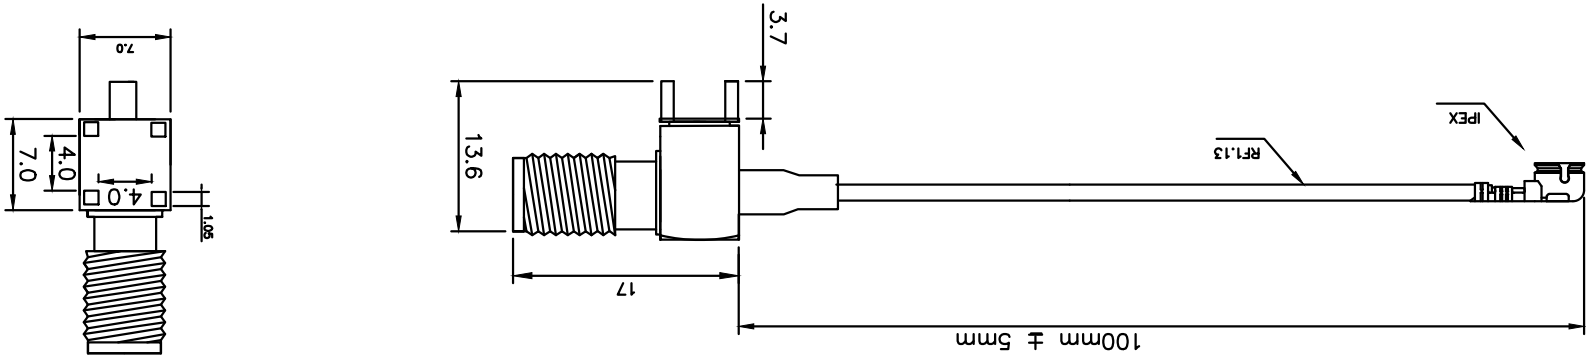

P/N:

REFER TO: RADIOMETRIX

MAIN TECHNICAL SPECIFICATIONS	
model Type	KH-IPEX-SMAKWE
FREQUENCY RANGE	0-3G
INPUT IMPEDANCE	50 OHM
VSWR	1:1.2
GAIN	----
POLARIZATION FORM	----
RADIATION	----
MAXIMUM POWER	----
CABLE	RF1.13-100MM
MAX DIAMETER	13.6mm
MIN DIAMETER	1.13mm
CONNECTOR TYPE	IPEX -- SMAKWE
LIGHTING PROTECTION	DC GROUNDING