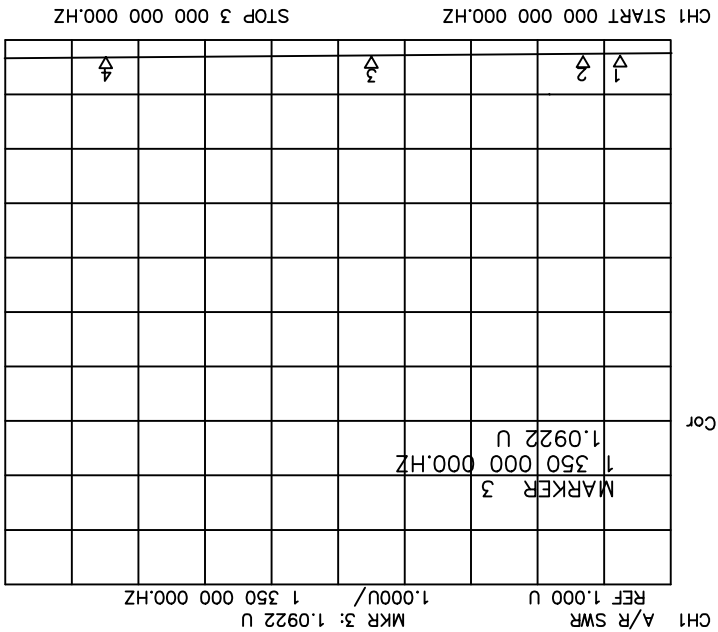

P/N:

REFER TO: RADIOMETRIX

MAIN TECHNICAL SPECIFICATIONS	
model Type	KH-IPEX-SMAKWE
FREQUENCY RANGE	0-3G
INPUT IMPEDANCE	50 OHM
VSWR	1:1.2
GAIN	----
POLARIZATION FORM	----
RADIATION	----
MAXIMUM POWER	----
CABLE	RF1.13-100MM
MAX DIAMETER	13.6mm
MIN DIAMETER	1.13mm
CONNECTOR TYPE	IPEX -- SMAKWE
LIGHTING PROTECTION	DC GROUNDING