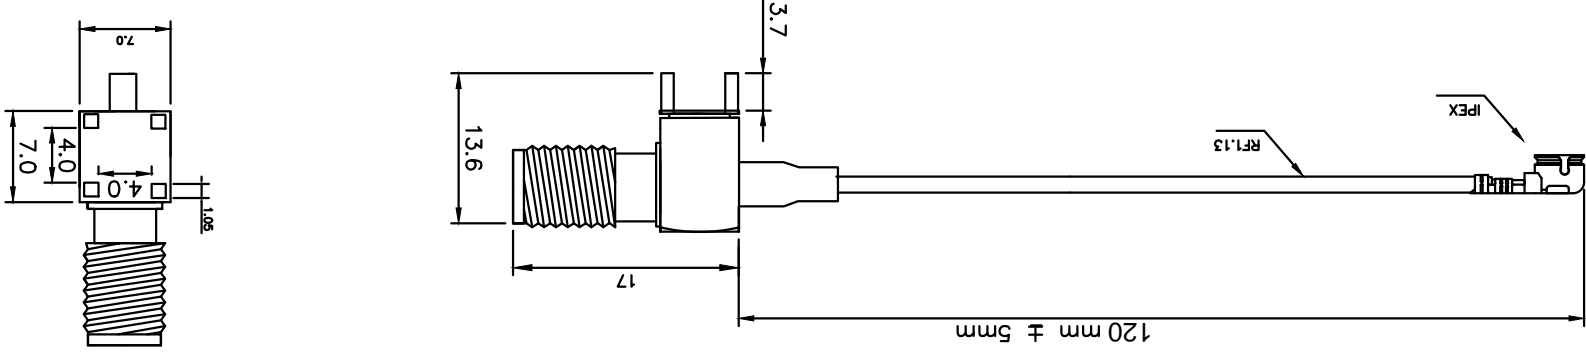

型号: KH-IPEX-SMAKWE-B120H

APPD DESCRIPTION REV

MAIN TECHNICAL SPECIFICATIONS	model Type
-------------------------------	------------

0-3G	FREQUENCY RANGE
50 OHM	INPUT IMPEDANCE
1:1.2	VSWR
----	GAIN
----	POLARIZATION FORM
----	RADIATION
----	MAXIMUM POWER
RF1.13-120MM	CABLE
13.6mm	MAX DIAMETER
1.13mm	MIN DIAMETER
IPEX -- SMAKWE	CONNECTOR TYPE
DC GROUNDING	LIGHTING PROTECTION