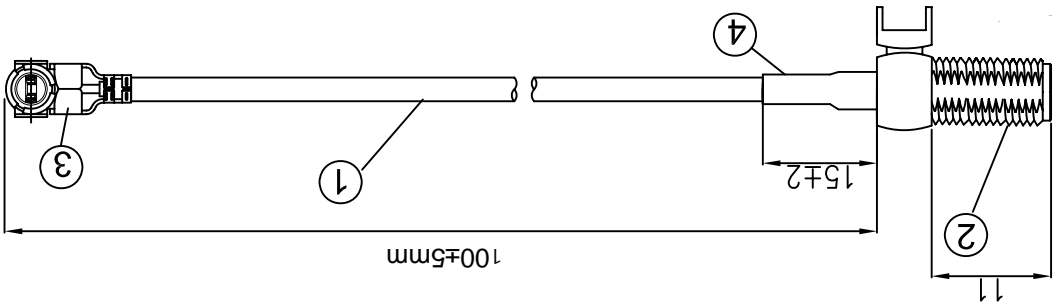

COMPUTER GENERATED  
IN SOLIDWORKS

DO NOT SCALE  
THIS DRAWING

APPD. Scott

CHKD. Frank

DRAWN James  
DATE 2020-04-15

SIZE

Number

I-PEX 1.13 TO SMA/F L=100mm

REV

金航标电子有限公司

- NOTES:
- ELECTRICAL:
    - VOLTAGE RATING:DCV 300V 10MS
    - CONDUCTANCE RESISTANCE: 3.0 OHM/MAX.
    - INSULATION RESISTANCE: 5.0M OHM/MIN.
    - THE CABLE SHOULD BE 100% ELECTRICAL TEST
    - IT SHOULD BE NO ANY OPEN/SHORT, MISWIRING AND INTERMITTENT FAILURES
  - MATERIAL:
    - SEE TABLE
  - ALL COMPONENTS ARE ROHS COMPLIANT.

ITEM NO.	PART NUMBER	DESCRIPTION	QTY.
④	套管	黑色热缩套管, OD:2.0MM	AS
③	端子	高仿I-PEX, 1.13端子, 镀金	1
②	接头	SMA母头母针, 带4个脚, 11牙, 镀金, 外螺内孔	1
①	同轴线	RF1.13黑线, OD:1.13mm	AS

型号: KH-IPEX-SMAKWE-Q100H