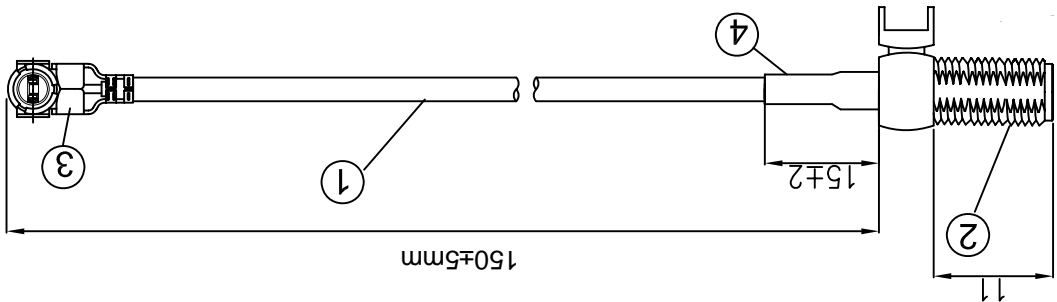

SIZE

Number

I-PEX 1.13 TO SMA/F L=150mm

REV

A

- NOTES:
- ELECTRICAL:
 - VOLTAGE RATING:DCV 300V 10MS
 - CONDUCTANCE RESISTANCE: 3.0 OHM/MAX.
 - INSULATION RESISTANCE: 5.0M OHM/MIN.
 - THE CABLE SHOULD BE 100% ELECTRICAL TEST
 - IT SHOULD BE NO ANY OPEN/SHORT, MISWIRING AND INTERMITTENT FAILURES
 - MATERIAL:
 - SEE TABLE
 - ALL COMPONENTS ARE ROHS COMPLIANT.

金航标电子有限公司

ITEM NO.	PART NUMBER	DESCRIPTION	QTY.
④	套管	黑色热缩套管, OD:2.0MM	AS
③	端子	高仿I-PEX, 1.13端子, 镀金	1
②	接头	SMA母头母针, 带4个脚, 11牙, 镀金, 外螺内孔	1
①	同轴线	RF1.13黑线, OD:1.13mm	AS

型号: KH-IPEX-SMAKWE-Q150H

X-ON Electronics