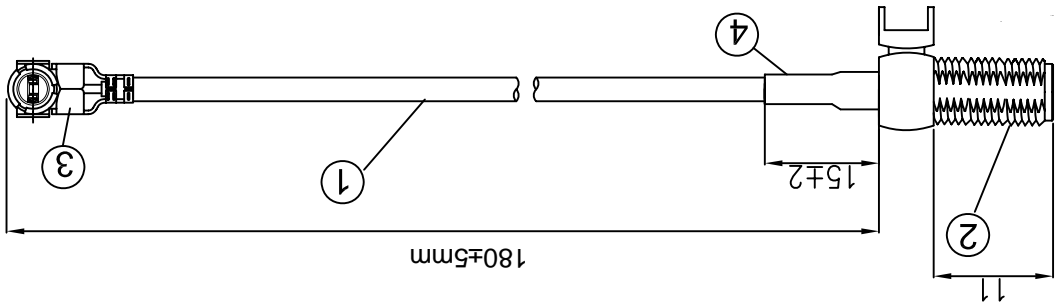

2020-04-15

SIZE

Number

I-PEX 1.13 TO SMA/F L=180mm

REV

A

- NOTES:
- ELECTRICAL:
 - VOLTAGE RATING:DCV 300V 10MS
 - CONDUCTANCE RESISTANCE: 3.0 OHM/MAX.
 - INSULATION RESISTANCE: 5.0M OHM/MIN.
 - THE CABLE SHOULD BE 100% ELECTRICAL TEST
 - IT SHOULD BE NO ANY OPEN/SHORT, MISWIRING AND INTERMITTENT FAILURES
 - MATERIAL:
 - SEE TABLE
 - ALL COMPONENTS ARE ROHS COMPLIANT.

金航标电子有限公司

ITEM NO.	PART NUMBER	DESCRIPTION	QTY.
④	套管	黑色热缩套管, OD:2.0MM	AS
③	端子	高仿I-PEX, 1.13端子, 镀金	1
②	接头	SMA母头母针, 带4个脚, 11牙, 镀金, 外螺内孔	1
①	同轴线	RF1.13黑线, OD:1.13mm	AS

型号: KH-IPEX-SMAKWE-Q180H

X-ON Electronics