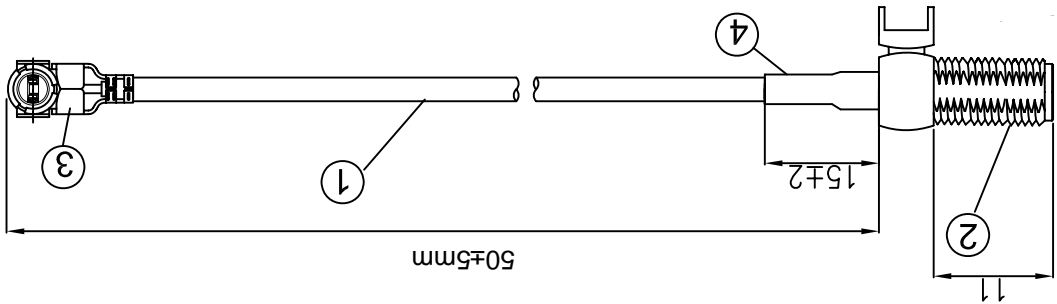

COMPUTER GENERATED

ALL DIMENSION ARE IN MM

DATE	2020-04-15	DRAWN	James
CHKD.	2020-04-15	Frank	
APPD.	2020-04-15	Scott	

SIZE

Number

I-PEX 1.13 TO SMA/F L= 50mm

REV

A

- NOTES:
- ELECTRICAL:
 - VOLTAGE RATING:DCV 300V 10MS
 - CONDUCTANCE RESISTANCE: 3.0 OHM/MAX.
 - INSULATION RESISTANCE: 5.0M OHM/MIN.
 - THE CABLE SHOULD BE 100% ELECTRICAL TEST
 - IT SHOULD BE NO ANY OPEN/SHORT, MISWIRING AND INTERMITTENT FAILURES
 - MATERIAL:
 - SEE TABLE
 - ALL COMPONENTS ARE ROHS COMPLIANT.

金航标电子有限公司

ITEM NO.	PART NUMBER	DESCRIPTION	QTY.
④	套管	黑色热缩套管, OD:2.0MM	AS
③	端子	高仿I-PEX, 1.13端子, 镀金	1
②	接头	SMA母头母针, 带4个脚, 11牙, 镀金 (外螺内孔)	1
①	同轴线	RF1.13黑线, OD:1.13mm	AS

型号: KH-IPEX-SMAKWE-Q50H

2

3

4

1

2