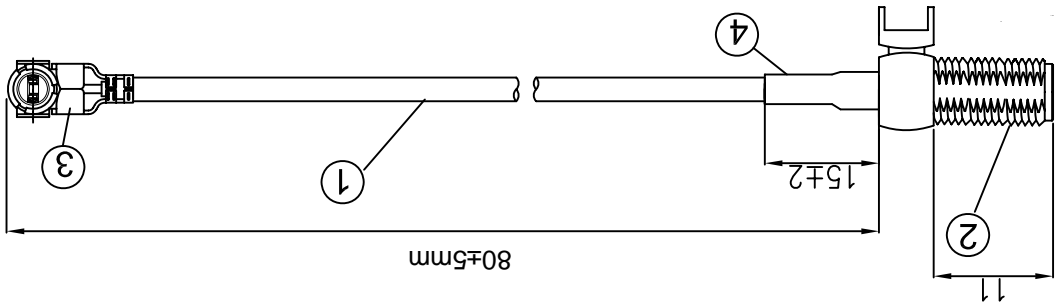

APPD. Scott
2020-04-15

I-PEX 1.13 TO SMA/F L= 80mm

金航标电子有限公司

- NOTES:
- ELECTRICAL:
 - VOLTAGE RATING:DCV 300V 10MS
 - CONDUCTANCE RESISTANCE: 3.0 OHM/MAX.
 - INSULATION RESISTANCE: 5.0M OHM/MIN.
 - THE CABLE SHOULD BE 100% ELECTRICAL TEST
 - IT SHOULD BE NO ANY OPEN/SHORT, MISWIRING AND INTERMITTENT FAILURES
 - MATERIAL:
 - SEE TABLE
 - ALL COMPONENTS ARE ROHS COMPLIANT.

| ITEM NO. | PART NUMBER | DESCRIPTION | QTY. |
|----------|-------------|-------------------------------|------|
| ④ | 套管 | 黑色热缩套管, OD:2.0MM | AS |
| ③ | 端子 | 高仿I-PEX, 1.13端子, 镀金 | 1 |
| ② | 接头 | SMA母头母针, 带4个脚, 11牙, 镀金 (外螺内孔) | 1 |
| ① | 同轴线 | RF1.13黑线,OD:1.13mm | AS |

型号: KH-IPEX-SMAKWE-Q80H

2

3

4

1

2

3

4