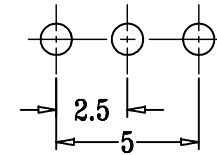

SCHMATIC (NON-SHORTING)

P.C.B LAYOUT
BOTTOM VIEW

H=XXmm

注：“*”表示关键尺寸(6个).

				TOLERANCE UNLESS SPECIFIED							
				UP TO 5mm: ±0.1	ANGULAR						
				ABOVE 5mm: ±0.2	±1°	NO	DATE	REVISIONS		BY	APPD
8											
7											
6	SPRING	STEEL WIRE	1	NATURAL							
5	CONTACT CLIP	PBS STRIP	1	Ag PLATED							
4	TERMINAL	BRASS STRIP	3	Ag PLATED	TITLE: PUSH SWITCH		UNIT : MM	ROHS	DWN		
3	BASE	PHENOLIC RESIN	1	NATURAL	MODEL: PS12D33		SCALE: 1:1	COMPLIANT	CHK'D		
2	FRAME	STEEL STRIP	1	Ni PLATED	深圳市金航标电子有限公司		www.kinghelm.com.cn		APPD		
1	KNOB	POM	1	BLACK	KH-PS12D33-G3		0755-28190160		PRO.AGL:		REV :A0
NO.	PART	NAME	MATERIAL	QTY	FINISHING						