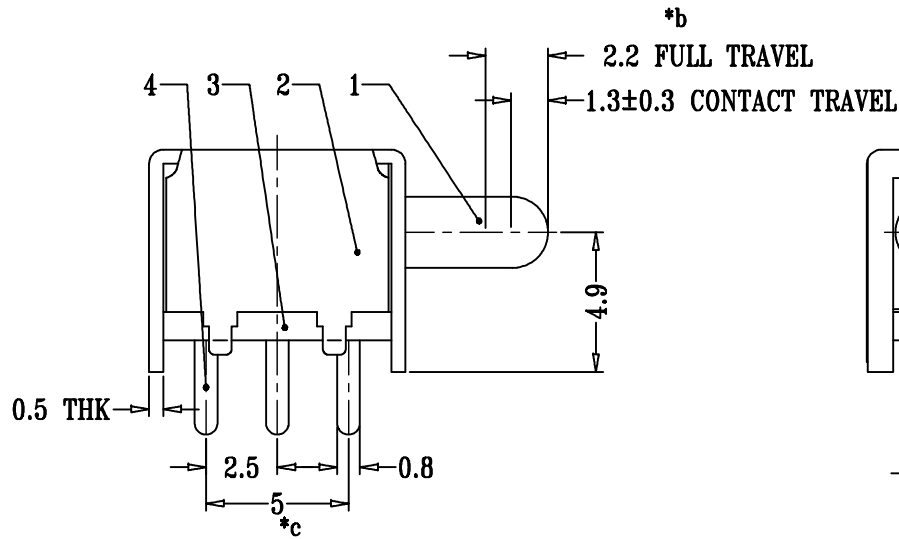

SCHMATIC (NON-SHORTING)

P.C.B LAYOUT
BOTTOM VIEW

H=XXmm

注：“*”表示关键尺寸(6个).

				TOLERANCE UNLESS SPECIFIED							
				UP TO 5mm: ±0.1	ANGULAR						
				ABOVE 5mm: ±0.2	±1°	NO	DATE	REVISIONS		BY	APPD
8											
7											
6	SPRING	STEEL WIRE	1	NATURAL							
5	CONTACT CLIP	PBS STRIP	1	Ag PLATED							
4	TERMINAL	BRASS STRIP	3	Ag PLATED	TITLE: PUSH SWITCH		UNIT : MM	ROHS	DWN		
3	BASE	PHENOLIC RESIN	1	NATURAL	MODEL: PS12D33		SCALE: 1:1	COMPLIANT	CHK'D		
2	FRAME	STEEL STRIP	1	Ni PLATED	深圳市金航标电子有限公司		www.kinghelm.com.cn		APPD		
1	KNOB	POM	1	BLACK	KH-PS12D33-G3		0755-28190160		PRO.AGL:		REV :A0
NO.	PART	NAME	MATERIAL	QTY	FINISHING						