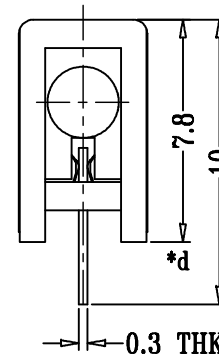

SCHMATIC (NON-SHORTING)

P.C.B LAYOUT
BOTTOM VIEW

H=XXmm

注：“*”表示关键尺寸(6个).

				TOLERANCE UNLESS SPECIFIED							
				UP TO 5mm: ±0.1	ANGULAR						
				ABOVE 5mm: ±0.2	±1°	NO	DATE	REVISIONS		BY	APPD
8											
7											
6	SPRING	STEEL WIRE	1	NATURAL							
5	CONTACT CLIP	PBS STRIP	1	Ag PLATED							
4	TERMINAL	BRASS STRIP	3	Ag PLATED	TITLE: PUSH SWITCH		UNIT : MM	ROHS	DWN		
3	BASE	PHENOLIC RESIN	1	NATURAL	MODEL: PS12D33		SCALE: 1:1	COMPLIANT	CHK'D		
2	FRAME	STEEL STRIP	1	Ni PLATED	深圳市金航标电子有限公司		www.kinghelm.com.cn		APPD		
1	KNOB	POM	1	BLACK	KH-PS12D33-G3		0755-28190160		PRO.AGL:		REV :A0
NO.	PART	NAME	MATERIAL	QTY	FINISHING						