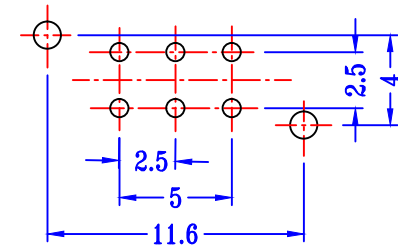

SCHEMATIC (NON-SHORTING)

**P.C.B LAYOUT
BOTTOM VIEW**

注：“*” 表示关键尺寸(7个).

9	CONTACT CLIP	PBS C5210R-EH	2	Ag CLAD
8	TERMINAL	BRASS STRIP	6	Ag PLATED
7	BASE	PHENOLIC RESIN	1	NATURAL
6	FRAME	STEEL STRIP	1	Ni PLATED
5	SPRING PLATE	PBS STRIP	1	NATURAL
4	CAM STICK	PBS WIRE	1	NATURAL
3	SPRING	STEEL WIRE	1	Ni PLATED
2	BLOCK	STEEL STRIP	1	Ni PLATED
1	KNOB	PBT	1	BLUE/BLUCK
NO.	PARTS	MATERIALS	Q'TY	

TOLERANCE UNLESS SPECIFIED					
WITHIN 1.5mm : ±0.1mm	A	2020-8-3	初版	李燕	
OVER 1.5mm : ±0.2mm	ISSUE	DATE	DESCRIPTIONS OF REVISION	APPD.	
TITLE : PUSH SWITCH		UNIT : mm	DRWG NO.: PS22E05		
MODEL: PS-22E05		SCALE: 3:1	DWN.	李小庆	2020-8-3
深圳市金航标电子有限公司		www.kinghelm.com.cn	CHK'D	李燕	2020-8-3
KH-PS22E05-G3.2		0755-28190160	APPD.	李燕	2020-8-3