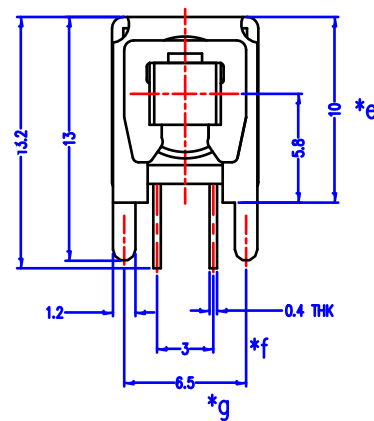

CAD FILE:

SCHEMATIC (NON-SHORTING)

P.C.B. LAYOUT  
BOTTOM VIEW

注:\*表示关键尺寸(7个)

8	CONTACT CLIP	PBS C5210R-EH	2	Ag CLAD	TOLERANCE UNLESS SPECIFIED				
7	TERMINAL	BRASS STRIP	6	Ag PLATED					
6	BASE	PHENOLIC RESIN	1	NATURAL	WITHIN 1.5mm : ±0.1mm	A	2019-11-03	初版	张扬
5	FRAME	STEEL STRIP	1	Ni PLATED	OVER 1.5mm : ±0.2mm	ISSUE	DATE	DESCRIPTIONS OF REVISION	APPD.
4	SCREEN	SUS STRIP	1	NATURAL	TITLE : PUSH SWITCH			UNIT : mm	DRWG NO.: DS-DR-PS22F03-00
3	SPRING	STEEL WIRE	1	Ni PLATED	MODEL: PS22F03			SCALE: 5:2	DWN. 刘海扬 2019-11-03
2	BLOCK	STEEL STRIP	1	Ni PLATED	深圳市金航标电子有限公司			www.kinghelm.com.cn	CHK'D 黄锦明 2019-11-03
1	KNOB	PA66	1	BLACK/RED	KH-PS22F03			0755-28190160	APPD. 张扬 2019-11-03
NO.	PARTS	MATERIALS	Q'TY	FINISH					