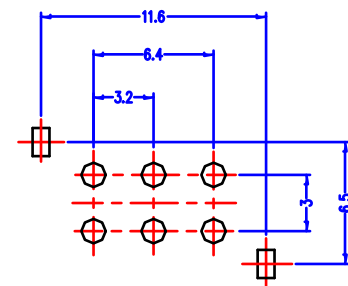

CAD FILE:

SCHEMATIC (NON-SHORTING)

P.C.B. LAYOUT  
BOTTOM VIEW

注:\*表示关键尺寸(7个)

8	CONTACT CLIP	PBS C5210R-EH	2	Ag CLAD	TOLERANCE UNLESS SPECIFIED				
7	TERMINAL	BRASS STRIP	6	Ag PLATED					
6	BASE	PHENOLIC RESIN	1	NATURAL	WITHIN 1.5mm : ±0.1mm	A	2019-11-03	初版	张扬
5	FRAME	STEEL STRIP	1	Ni PLATED	OVER 1.5mm : ±0.2mm	ISSUE	DATE	DESCRIPTIONS OF REVISION	APPD.
4	SCREEN	SUS STRIP	1	NATURAL	TITLE : PUSH SWITCH			UNIT : mm	DRWG NO.: DS-DR-PS22F03-00
3	SPRING	STEEL WIRE	1	Ni PLATED	MODEL: PS22F03			SCALE: 5:2	DWN. 刘海扬 2019-11-03
2	BLOCK	STEEL STRIP	1	Ni PLATED	深圳市金航标电子有限公司			www.kinghelm.com.cn	CHK'D 黄锦明 2019-11-03
1	KNOB	PA66	1	BLACK/RED	KH-PS22F03			0755-28190160	APPD. 张扬 2019-11-03
NO.	PARTS	MATERIALS	Q'TY	FINISH					