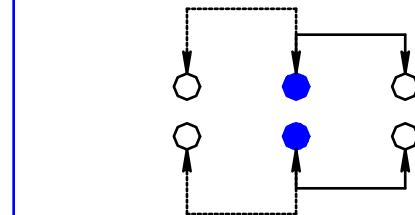

CAD FILE:

SCHEMATIC (NON-SHORTING)

P.C.B. LAYOUT  
BOTTOM VIEW

注:\*表示关键尺寸(7个)

8	CONTACT CLIP	PBS C5210R-EH	2	Ag CLAD	TOLERANCE UNLESS SPECIFIED				
7	TERMINAL	BRASS STRIP	6	Ag PLATED					
6	BASE	PHENOLIC RESIN	1	NATURAL	WITHIN 1.5mm : ±0.1mm	A	2019-11-03	初版	张扬
5	FRAME	STEEL STRIP	1	Ni PLATED	OVER 1.5mm : ±0.2mm	ISSUE	DATE	DESCRIPTIONS OF REVISION	APPD.
4	SCREEN	SUS STRIP	1	NATURAL	TITLE : PUSH SWITCH			UNIT : mm	DRWG NO.: DS-DR-PS22F03-00
3	SPRING	STEEL WIRE	1	Ni PLATED	MODEL: PS22F03			SCALE: 5:2	DWN. 刘海扬 2019-11-03
2	BLOCK	STEEL STRIP	1	Ni PLATED	深圳市金航标电子有限公司			www.kinghelm.com.cn	CHK'D 黄锦明 2019-11-03
1	KNOB	PA66	1	BLACK/RED	KH-PS22F03			0755-28190160	APPD. 张扬 2019-11-03
NO.	PARTS	MATERIALS	Q'TY	FINISH					