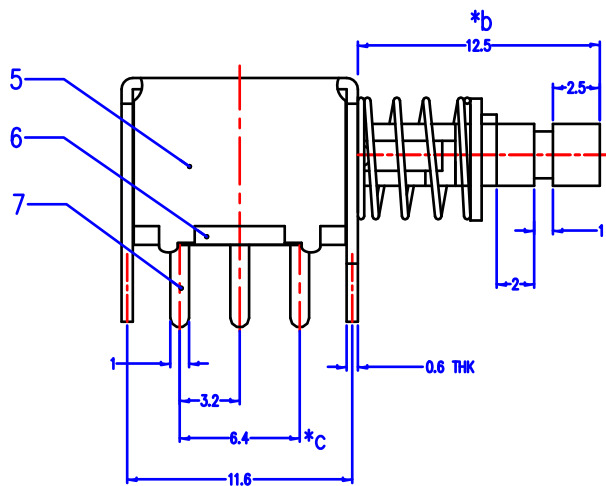

CAD FILE:

SCHEMATIC (NON-SHORTING)

P.C.B. LAYOUT  
BOTTOM VIEW

注:\*表示关键尺寸(7个)

8	CONTACT CLIP	PBS C5210R-EH	2	Ag CLAD	TOLERANCE UNLESS SPECIFIED				
7	TERMINAL	BRASS STRIP	6	Ag PLATED					
6	BASE	PHENOLIC RESIN	1	NATURAL	WITHIN 1.5mm : ±0.1mm	A	2019-11-03	初版	张扬
5	FRAME	STEEL STRIP	1	Ni PLATED	OVER 1.5mm : ±0.2mm	ISSUE	DATE	DESCRIPTIONS OF REVISION	APPD.
4	SCREEN	SUS STRIP	1	NATURAL	TITLE : PUSH SWITCH			UNIT : mm	DRWG NO.: DS-DR-PS22F03-00
3	SPRING	STEEL WIRE	1	Ni PLATED	MODEL: PS22F03			SCALE: 5:2	DWN. 刘海扬 2019-11-03
2	BLOCK	STEEL STRIP	1	Ni PLATED	深圳市金航标电子有限公司			www.kinghelm.com.cn	CHK'D 黄锦明 2019-11-03
1	KNOB	PA66	1	BLACK/RED	KH-PS22F03			0755-28190160	APPD. 张扬 2019-11-03
NO.	PARTS	MATERIALS	Q'TY	FINISH					