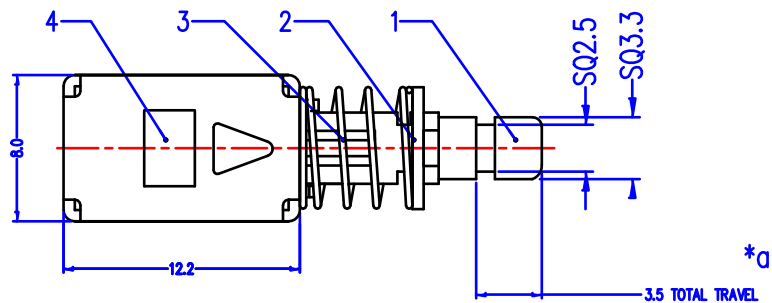

CAD FILE:

SCHEMATIC (NON-SHORTING)

P.C.B. LAYOUT  
BOTTOM VIEW

注:\*表示关键尺寸(7个)

8	CONTACT CLIP	PBS C5210R-EH	2	Ag CLAD	TOLERANCE UNLESS SPECIFIED				
7	TERMINAL	BRASS STRIP	6	Ag PLATED					
6	BASE	PHENOLIC RESIN	1	NATURAL	WITHIN 1.5mm : ±0.1mm	A	2019-11-03	初版	张扬
5	FRAME	STEEL STRIP	1	Ni PLATED	OVER 1.5mm : ±0.2mm	ISSUE	DATE	DESCRIPTIONS OF REVISION	APPD.
4	SCREEN	SUS STRIP	1	NATURAL	TITLE : PUSH SWITCH			UNIT : mm	DRWG NO.: DS-DR-PS22F03-00
3	SPRING	STEEL WIRE	1	Ni PLATED	MODEL: PS22F03			SCALE: 5:2	DWN. 刘海扬 2019-11-03
2	BLOCK	STEEL STRIP	1	Ni PLATED	深圳市金航标电子有限公司			www.kinghelm.com.cn	CHK'D 黄锦明 2019-11-03
1	KNOB	PA66	1	BLACK/RED	KH-PS22F03			0755-28190160	APPD. 张扬 2019-11-03
NO.	PARTS	MATERIALS	Q'TY	FINISH					