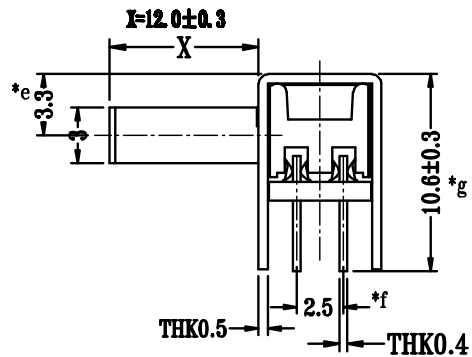

CAD FILE:

注"*"表示关键尺寸(7个)

| NO. | PARTS | MATERIALS | Q'TY | FINISH | TOLERANCE | | | | | |
|-----|--------------|----------------|------|-----------|-------------------------------|-------|---------------------|--------------------------|------------|------------|
| 8 | | | | | UNLESS SPECIFIED | | | | | |
| 7 | STEEL BALL | STEEL | 2 | NATURAL | WITHIN 1.5mm : ±0.1mm | A | 2020-12-29 | 初版 | | |
| 6 | SPRING | STEEL WIRE | 1 | NATURAL | OVER 1.5mm : ±0.2mm | ISSUE | DATE | DESCRIPTIONS OF REVISION | | |
| 5 | CONTACT CLIP | PBS STRIP | 2 | Ag CLAD | TITLE : VERTICAL SLIDE SWITCH | | | UNIT : mm | DRWG NO.: | |
| 4 | TERMINAL | BRASS STRIP | 12 | Ag PLATED | MODEL: SK25D01 | | | SCALE: 2:1 | DWN. | 2020-12-29 |
| 3 | BASE | PHENOLIC RESIN | 1 | NATURAL | 深圳市金航标电子有限公司 | | www.kinghelm.com.cn | CHK'D | 2020-12-29 | |
| 2 | FRAME | STEEL STRIP | 1 | Ni PLATED | KH-SK25D01-G6 | | 0755-28190160 | APPD. | 2020-12-29 | |
| 1 | KNOB | PA66 | 1 | BLACK | | | | | | |