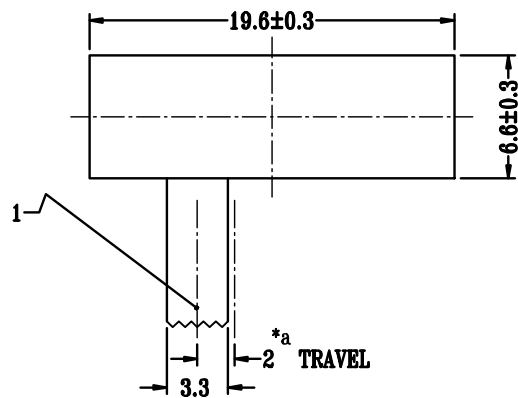

CAD FILE:

注"*"表示关键尺寸(7个)

| NO. | PARTS | MATERIALS | Q'TY | FINISH | TOLERANCE | | | | | |
|-----|--------------|----------------|------|-----------|-------------------------------|-------|---------------------|--------------------------|------------|------------|
| 8 | | | | | UNLESS SPECIFIED | | | | | |
| 7 | STEEL BALL | STEEL | 2 | NATURAL | WITHIN 1.5mm : ±0.1mm | A | 2020-12-29 | 初版 | | |
| 6 | SPRING | STEEL WIRE | 1 | NATURAL | OVER 1.5mm : ±0.2mm | ISSUE | DATE | DESCRIPTIONS OF REVISION | | |
| 5 | CONTACT CLIP | PBS STRIP | 2 | Ag CLAD | TITLE : VERTICAL SLIDE SWITCH | | | UNIT : mm | DRWG NO.: | |
| 4 | TERMINAL | BRASS STRIP | 12 | Ag PLATED | MODEL: SK25D01 | | | SCALE: 2:1 | DWN. | 2020-12-29 |
| 3 | BASE | PHENOLIC RESIN | 1 | NATURAL | 深圳市金航标电子有限公司 | | www.kinghelm.com.cn | CHK'D | 2020-12-29 | |
| 2 | FRAME | STEEL STRIP | 1 | Ni PLATED | KH-SK25D01-G6 | | 0755-28190160 | APPD. | 2020-12-29 | |
| 1 | KNOB | PA66 | 1 | BLACK | | | | | | |