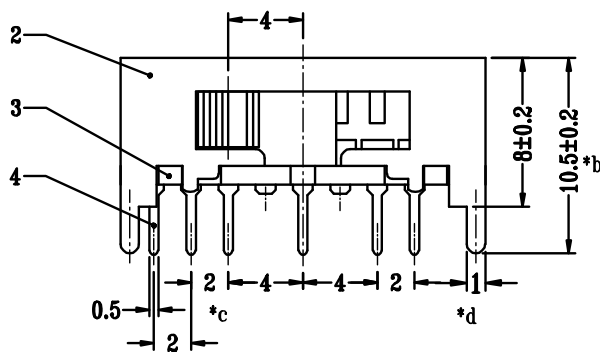

CAD FILE:

注"*"表示关键尺寸(7个)

| NO. | PARTS | MATERIALS | Q'TY | FINISH | TOLERANCE | | | | | |
|-----|--------------|----------------|------|-----------|-------------------------------|-------|---------------------|--------------------------|------------|------------|
| 8 | | | | | UNLESS SPECIFIED | | | | | |
| 7 | STEEL BALL | STEEL | 2 | NATURAL | WITHIN 1.5mm : ±0.1mm | A | 2020-12-29 | 初版 | | |
| 6 | SPRING | STEEL WIRE | 1 | NATURAL | OVER 1.5mm : ±0.2mm | ISSUE | DATE | DESCRIPTIONS OF REVISION | | |
| 5 | CONTACT CLIP | PBS STRIP | 2 | Ag CLAD | TITLE : VERTICAL SLIDE SWITCH | | | UNIT : mm | DRWG NO.: | |
| 4 | TERMINAL | BRASS STRIP | 12 | Ag PLATED | MODEL: SK25D01 | | | SCALE: 2:1 | DWN. | 2020-12-29 |
| 3 | BASE | PHENOLIC RESIN | 1 | NATURAL | 深圳市金航标电子有限公司 | | www.kinghelm.com.cn | CHK'D | 2020-12-29 | |
| 2 | FRAME | STEEL STRIP | 1 | Ni PLATED | KH-SK25D01-G6 | | 0755-28190160 | APPD. | 2020-12-29 | |
| 1 | KNOB | PA66 | 1 | BLACK | | | | | | |