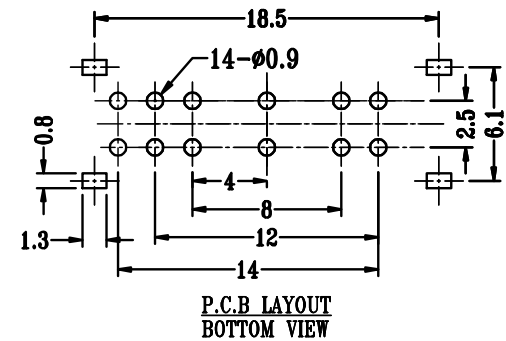

CAD FILE:

注"*"表示关键尺寸(7个)

| NO. | PARTS | MATERIALS | Q'TY | FINISH | TOLERANCE | | | | | |
|-----|--------------|----------------|------|-----------|-------------------------------|-------|---------------------|--------------------------|------------|------------|
| 8 | | | | | UNLESS SPECIFIED | | | | | |
| 7 | STEEL BALL | STEEL | 2 | NATURAL | WITHIN 1.5mm : ±0.1mm | A | 2020-12-29 | 初版 | | |
| 6 | SPRING | STEEL WIRE | 1 | NATURAL | OVER 1.5mm : ±0.2mm | ISSUE | DATE | DESCRIPTIONS OF REVISION | | |
| 5 | CONTACT CLIP | PBS STRIP | 2 | Ag CLAD | TITLE : VERTICAL SLIDE SWITCH | | | UNIT : mm | DRWG NO.: | |
| 4 | TERMINAL | BRASS STRIP | 12 | Ag PLATED | MODEL: SK25D01 | | | SCALE: 2:1 | DWN. | 2020-12-29 |
| 3 | BASE | PHENOLIC RESIN | 1 | NATURAL | 深圳市金航标电子有限公司 | | www.kinghelm.com.cn | CHK'D | 2020-12-29 | |
| 2 | FRAME | STEEL STRIP | 1 | Ni PLATED | KH-SK25D01-G6 | | 0755-28190160 | APPD. | 2020-12-29 | |
| 1 | KNOB | PA66 | 1 | BLACK | | | | | | |