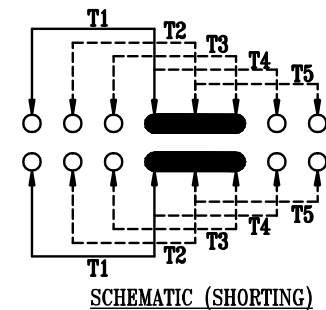

CAD FILE:

注"*"表示关键尺寸(7个)

| NO. | PARTS | MATERIALS | Q'TY | FINISH | TOLERANCE | | | | | |
|-----|--------------|----------------|------|-----------|-------------------------------|-------|---------------------|--------------------------|------------|------------|
| 8 | | | | | UNLESS SPECIFIED | | | | | |
| 7 | STEEL BALL | STEEL | 2 | NATURAL | WITHIN 1.5mm : ±0.1mm | A | 2020-12-29 | 初版 | | |
| 6 | SPRING | STEEL WIRE | 1 | NATURAL | OVER 1.5mm : ±0.2mm | ISSUE | DATE | DESCRIPTIONS OF REVISION | | |
| 5 | CONTACT CLIP | PBS STRIP | 2 | Ag CLAD | TITLE : VERTICAL SLIDE SWITCH | | | UNIT : mm | DRWG NO.: | |
| 4 | TERMINAL | BRASS STRIP | 12 | Ag PLATED | MODEL: SK25D01 | | | SCALE: 2:1 | DWN. | 2020-12-29 |
| 3 | BASE | PHENOLIC RESIN | 1 | NATURAL | 深圳市金航标电子有限公司 | | www.kinghelm.com.cn | CHK'D | 2020-12-29 | |
| 2 | FRAME | STEEL STRIP | 1 | Ni PLATED | KH-SK25D01-G6 | | 0755-28190160 | APPD. | 2020-12-29 | |
| 1 | KNOB | PA66 | 1 | BLACK | | | | | | |