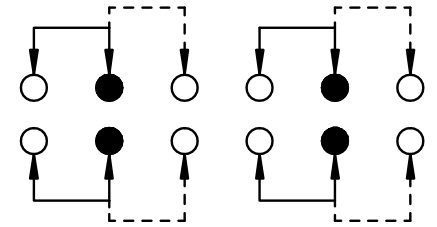

CAD FILE:

SCHEMATIC (NON-SHORTING)

P.C.B LAYOUT
BOTTOM VIEW

注：“*”号表示关键尺寸(7个)。

| NO. | PARTS | MATERIALS | Q'TY | FINISH | TOLERANCE UNLESS SPECIFIED | ISSUE | DATE | DESCRIPTIONS OF REVISION | APPD. |
|-----|--------------|----------------|------|-----------|---------------------------------|-------|---------------------|--------------------------|-------------------|
| 8 | | | | | | | | | |
| 7 | | | | | | | | | |
| 6 | SPRING PLATE | PBS STRIP | 1 | NATURAL | WITHIN 1.5mm : ±0.1mm | A | 2012-09-14 | 初版 | 李燕 |
| 5 | CONTACT CLIP | PBS STRIP | 4 | Ag CLAD | OVER 1.5mm : ±0.2mm | ISSUE | DATE | DESCRIPTIONS OF REVISION | APPD. |
| 4 | TERMINAL | BRASS STRIP | 12 | Ag PLATED | TITLE : HORIZONTAL SLIDE SWITCH | | UNIT : mm | DRWG NO.: | SK42D02 |
| 3 | BASE | PHENOLIC RESIN | 1 | NATURAL | MODEL: SK42D02 | | SCALE: 3:1 | DWN. | 吴小庆 2012-09-14 |
| 2 | FRAME | STEEL STRIP | 1 | Ni PLATED | 深圳市金航标电子有限公司 | | www.kinghelm.com.cn | CHK'D | 劳庆明 2012-09-14 |
| 1 | KNOB | POM | 1 | BLACK | KH-SK42D02-G6 | | 0755-28190160 | APPD. | 李燕 2012-09-14 |