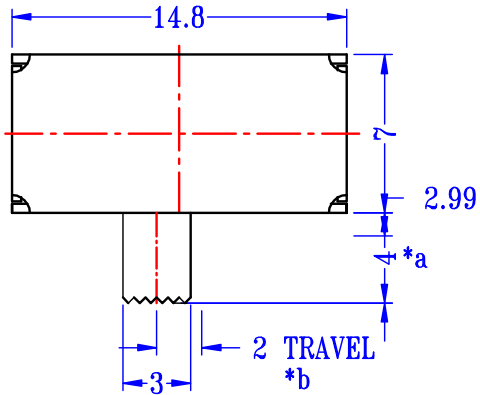

CAD FILE:

SCHEMATIC (NON-SHORTING)

P.C.B LAYOUT
BOTTOM VIEW

注：“*”号表示关键尺寸(7个)。

| NO. | PARTS | MATERIALS | Q'TY | FINISH | TOLERANCE UNLESS SPECIFIED | ISSUE | DATE | DESCRIPTIONS OF REVISION | APPD. |
|-----|--------------|----------------|------|-----------|---------------------------------|-------|---------------------|--------------------------|-------------------|
| 8 | | | | | | | | | |
| 7 | | | | | | | | | |
| 6 | SPRING PLATE | PBS STRIP | 1 | NATURAL | WITHIN 1.5mm : ±0.1mm | A | 2012-09-14 | 初版 | 李燕 |
| 5 | CONTACT CLIP | PBS STRIP | 4 | Ag CLAD | OVER 1.5mm : ±0.2mm | ISSUE | DATE | DESCRIPTIONS OF REVISION | APPD. |
| 4 | TERMINAL | BRASS STRIP | 12 | Ag PLATED | TITLE : HORIZONTAL SLIDE SWITCH | | UNIT : mm | DRWG NO.: | SK42D02 |
| 3 | BASE | PHENOLIC RESIN | 1 | NATURAL | MODEL: SK42D02 | | SCALE: 3:1 | DWN. | 吴小庆 2012-09-14 |
| 2 | FRAME | STEEL STRIP | 1 | Ni PLATED | 深圳市金航标电子有限公司 | | www.kinghelm.com.cn | CHK'D | 劳庆明 2012-09-14 |
| 1 | KNOB | POM | 1 | BLACK | KH-SK42D02-G6 | | 0755-28190160 | APPD. | 李燕 2012-09-14 |