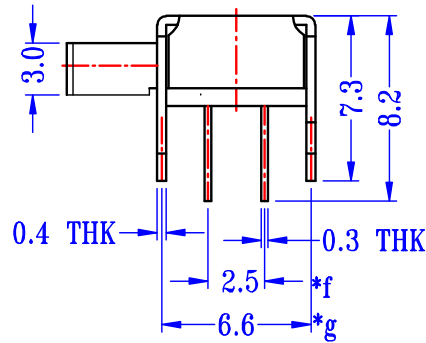

CAD FILE:

SCHEMATIC (NON-SHORTING)

P.C.B LAYOUT
BOTTOM VIEW

注：“*”号表示关键尺寸(7个)。

| NO. | PARTS | MATERIALS | Q'TY | FINISH | TOLERANCE UNLESS SPECIFIED | ISSUE | DATE | DESCRIPTIONS OF REVISION | APPD. |
|-----|--------------|----------------|------|-----------|---------------------------------|-------|---------------------|--------------------------|-------------------|
| 8 | | | | | | | | | |
| 7 | | | | | | | | | |
| 6 | SPRING PLATE | PBS STRIP | 1 | NATURAL | WITHIN 1.5mm : ±0.1mm | A | 2012-09-14 | 初版 | 李燕 |
| 5 | CONTACT CLIP | PBS STRIP | 4 | Ag CLAD | OVER 1.5mm : ±0.2mm | ISSUE | DATE | DESCRIPTIONS OF REVISION | APPD. |
| 4 | TERMINAL | BRASS STRIP | 12 | Ag PLATED | TITLE : HORIZONTAL SLIDE SWITCH | | UNIT : mm | DRWG NO.: | SK42D02 |
| 3 | BASE | PHENOLIC RESIN | 1 | NATURAL | MODEL: SK42D02 | | SCALE: 3:1 | DWN. | 吴小庆 2012-09-14 |
| 2 | FRAME | STEEL STRIP | 1 | Ni PLATED | 深圳市金航标电子有限公司 | | www.kinghelm.com.cn | CHK'D | 劳庆明 2012-09-14 |
| 1 | KNOB | POM | 1 | BLACK | KH-SK42D02-G6 | | 0755-28190160 | APPD. | 李燕 2012-09-14 |