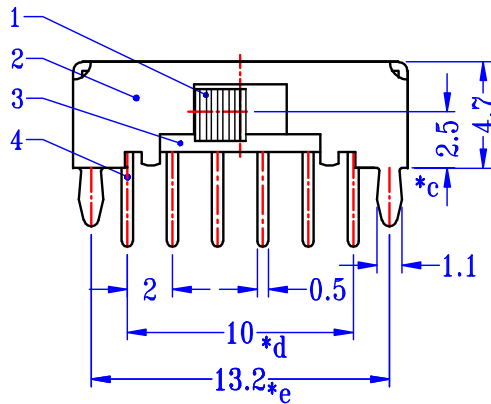

CAD FILE:

SCHEMATIC (NON-SHORTING)

P.C.B LAYOUT
BOTTOM VIEW

注：“*”号表示关键尺寸(7个)。

| NO. | PARTS | MATERIALS | Q'TY | FINISH | TOLERANCE UNLESS SPECIFIED | ISSUE | DATE | DESCRIPTIONS OF REVISION | APPD. |
|-----|--------------|----------------|------|-----------|---------------------------------|-------|---------------------|--------------------------|-------------------|
| 8 | | | | | | | | | |
| 7 | | | | | | | | | |
| 6 | SPRING PLATE | PBS STRIP | 1 | NATURAL | WITHIN 1.5mm : ±0.1mm | A | 2012-09-14 | 初版 | 李燕 |
| 5 | CONTACT CLIP | PBS STRIP | 4 | Ag CLAD | OVER 1.5mm : ±0.2mm | ISSUE | DATE | DESCRIPTIONS OF REVISION | APPD. |
| 4 | TERMINAL | BRASS STRIP | 12 | Ag PLATED | TITLE : HORIZONTAL SLIDE SWITCH | | UNIT : mm | DRWG NO.: | SK42D02 |
| 3 | BASE | PHENOLIC RESIN | 1 | NATURAL | MODEL: SK42D02 | | SCALE: 3:1 | DWN. | 吴小庆 2012-09-14 |
| 2 | FRAME | STEEL STRIP | 1 | Ni PLATED | 深圳市金航标电子有限公司 | | www.kinghelm.com.cn | CHK'D | 劳庆明 2012-09-14 |
| 1 | KNOB | POM | 1 | BLACK | KH-SK42D02-G6 | | 0755-28190160 | APPD. | 李燕 2012-09-14 |