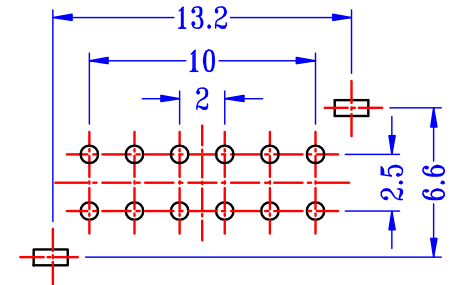

CAD FILE:

SCHEMATIC (NON-SHORTING)

P.C.B LAYOUT
BOTTOM VIEW

注：“*”号表示关键尺寸(7个)。

| NO. | PARTS | MATERIALS | Q'TY | FINISH | TOLERANCE UNLESS SPECIFIED | ISSUE | DATE | DESCRIPTIONS OF REVISION | APPD. |
|-----|--------------|----------------|------|-----------|---------------------------------|-------|---------------------|--------------------------|-------------------|
| 8 | | | | | | | | | |
| 7 | | | | | | | | | |
| 6 | SPRING PLATE | PBS STRIP | 1 | NATURAL | WITHIN 1.5mm : ±0.1mm | A | 2012-09-14 | 初版 | 李燕 |
| 5 | CONTACT CLIP | PBS STRIP | 4 | Ag CLAD | OVER 1.5mm : ±0.2mm | ISSUE | DATE | DESCRIPTIONS OF REVISION | APPD. |
| 4 | TERMINAL | BRASS STRIP | 12 | Ag PLATED | TITLE : HORIZONTAL SLIDE SWITCH | | UNIT : mm | DRWG NO.: | SK42D02 |
| 3 | BASE | PHENOLIC RESIN | 1 | NATURAL | MODEL: SK42D02 | | SCALE: 3:1 | DWN. | 吴小庆 2012-09-14 |
| 2 | FRAME | STEEL STRIP | 1 | Ni PLATED | 深圳市金航标电子有限公司 | | www.kinghelm.com.cn | CHK'D | 劳庆明 2012-09-14 |
| 1 | KNOB | POM | 1 | BLACK | KH-SK42D02-G6 | | 0755-28190160 | APPD. | 李燕 2012-09-14 |