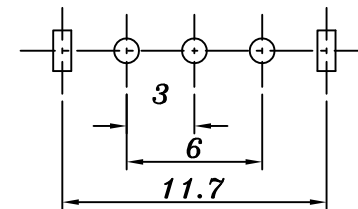

**SCHEMATIC (NON-SHORTING)**

**P.C.B LAYOUT  
BOTTOM VIEW**

|     |           |                |     | TOLERANCE<br>UNLESS SPECIFIED |                              |         |                     |                |           |  |         |
|-----|-----------|----------------|-----|-------------------------------|------------------------------|---------|---------------------|----------------|-----------|--|---------|
| 6   | SPRING    | STEEL WIRE     | 1   | NATURAL                       | UP TO 5mm: ±0.1              | ANGULAR | 1                   |                |           |  |         |
| 5   | CONTACT   | BRASS STRIP    | 1   | Ag PLATED                     | ABOVE 5mm: ±0.2              | ±1°     | NO                  | DATE           | REVISIONS |  | BY APPD |
| 4   | TERMINAL  | BRASS STRIP    | 3   | Ag PLATED                     | TITLE: VERTICAL SLIDE SWITCH |         | UNIT : MM           | ROHS COMPLIANT | DWN       |  |         |
| 3   | BASE      | PHENOLIC RESIN | 1   | NATURAL                       | MODEL: SS12F24               |         | SCALE: 1:1          | COMPLIANT      | CHK'D     |  |         |
| 2   | FRAME     | STEEL STRIP    | 1   | Ni PLATED                     | 深圳市金航标电子有限公司                 |         | www.kinghelm.com.cn |                | APPD      |  |         |
| 1   | KNOB      | PA66           | 1   | BLACK                         | KH-SS12F24-G5-14             |         | 0755-28190160       |                | PRO.AGL:  |  | REV : A |
| NO. | PART NAME | MATERIAL       | QTY | FINISHING                     |                              |         |                     |                |           |  |         |