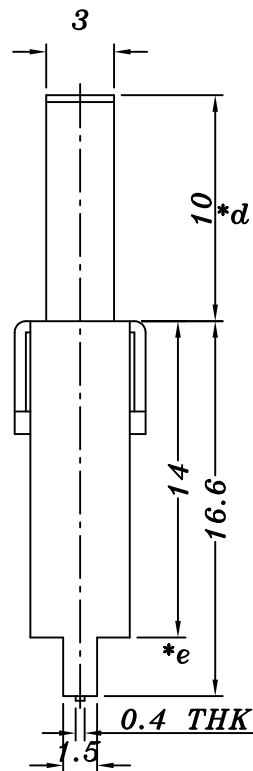

**SCHEMATIC (NON-SHORTING)**

**P.C.B LAYOUT  
BOTTOM VIEW**

|     |           |                |     | TOLERANCE<br>UNLESS SPECIFIED |                              |         |                     |                |           |  |         |
|-----|-----------|----------------|-----|-------------------------------|------------------------------|---------|---------------------|----------------|-----------|--|---------|
| 6   | SPRING    | STEEL WIRE     | 1   | NATURAL                       | UP TO 5mm: ±0.1              | ANGULAR | 1                   |                |           |  |         |
| 5   | CONTACT   | BRASS STRIP    | 1   | Ag PLATED                     | ABOVE 5mm: ±0.2              | ±1°     | NO                  | DATE           | REVISIONS |  | BY APPD |
| 4   | TERMINAL  | BRASS STRIP    | 3   | Ag PLATED                     | TITLE: VERTICAL SLIDE SWITCH |         | UNIT : MM           | ROHS COMPLIANT | DWN       |  |         |
| 3   | BASE      | PHENOLIC RESIN | 1   | NATURAL                       | MODEL: SS12F24               |         | SCALE: 1:1          | COMPLIANT      | CHK'D     |  |         |
| 2   | FRAME     | STEEL STRIP    | 1   | Ni PLATED                     | 深圳市金航标电子有限公司                 |         | www.kinghelm.com.cn |                | APPD      |  |         |
| 1   | KNOB      | PA66           | 1   | BLACK                         | KH-SS12F24-G5-14             |         | 0755-28190160       |                | PRO.AGL:  |  | REV : A |
| NO. | PART NAME | MATERIAL       | QTY | FINISHING                     |                              |         |                     |                |           |  |         |