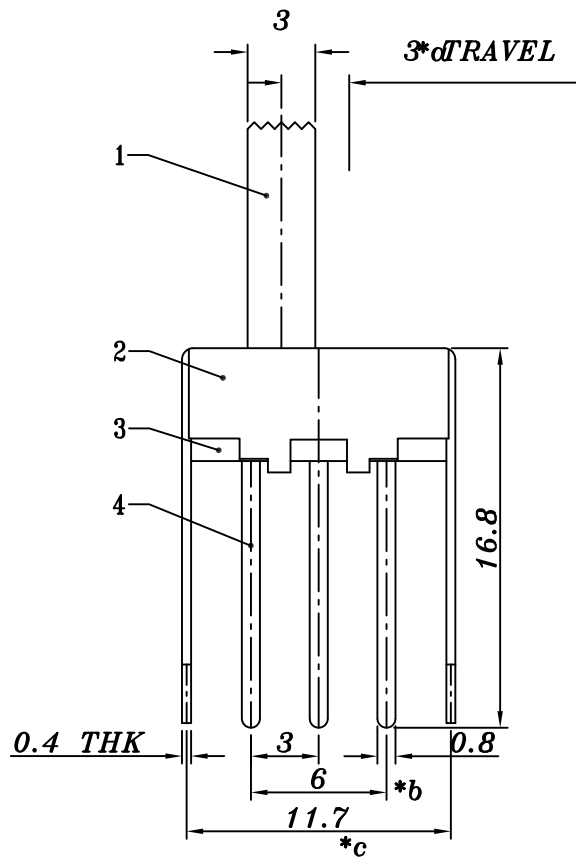

**SCHEMATIC (NON-SHORTING)**

**P.C.B LAYOUT  
BOTTOM VIEW**

|     |           |                |     | TOLERANCE<br>UNLESS SPECIFIED |                              |         |                     |                |           |  |         |
|-----|-----------|----------------|-----|-------------------------------|------------------------------|---------|---------------------|----------------|-----------|--|---------|
| 6   | SPRING    | STEEL WIRE     | 1   | NATURAL                       | UP TO 5mm: ±0.1              | ANGULAR | 1                   |                |           |  |         |
| 5   | CONTACT   | BRASS STRIP    | 1   | Ag PLATED                     | ABOVE 5mm: ±0.2              | ±1°     | NO                  | DATE           | REVISIONS |  | BY APPD |
| 4   | TERMINAL  | BRASS STRIP    | 3   | Ag PLATED                     | TITLE: VERTICAL SLIDE SWITCH |         | UNIT : MM           | ROHS COMPLIANT | DWN       |  |         |
| 3   | BASE      | PHENOLIC RESIN | 1   | NATURAL                       | MODEL: SS12F24               |         | SCALE: 1:1          | COMPLIANT      | CHK'D     |  |         |
| 2   | FRAME     | STEEL STRIP    | 1   | Ni PLATED                     | 深圳市金航标电子有限公司                 |         | www.kinghelm.com.cn |                | APPD      |  |         |
| 1   | KNOB      | PA66           | 1   | BLACK                         | KH-SS12F24-G5-14             |         | 0755-28190160       |                | PRO.AGL:  |  | REV : A |
| NO. | PART NAME | MATERIAL       | QTY | FINISHING                     |                              |         |                     |                |           |  |         |