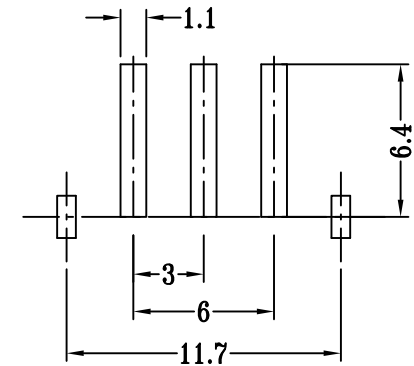

SCHEMATIC (NON-SHORTING)

**P.C.B LAYOUT
BOTTOM VIEW**

				TOLERANCE UNLESS SPECIFIED							
				UP TO 5mm: ±0.1	ANGULAR	1					
				ABOVE 5mm: ±0.2	±1°	NO	DATE	REVISIONS		BY	APPD
6	SPRING	STEEL WIRE	1	NATURAL	TITLE: SLEDE SWITCH		UNIT : MM	ROHS	DWN		
5	CONTACT	BRASS STRIP	1	Ag PLATED	MODEL: SS2F37 7壳 弯脚		SCALE: 1:1	COMPLIANT	CHK'D		
4	TERMINAL	BRASS STRIP	3	Ag PLATED	深圳市金航标电子有限公司		www.kinghelm.com.cn		APPD		
3	BASE	PHENOLIC RESIN	1	NATURAL	KH-SS12F37-G4-7		0755-28190160		PRO.AGL:		REV :A0
2	FRAME	STEEL STRIP	1	Ni PLATED							
1	KNOB	POM	1	BLACK							
NO.	PART NAME	MATERIAL	QTY	FINISHING							