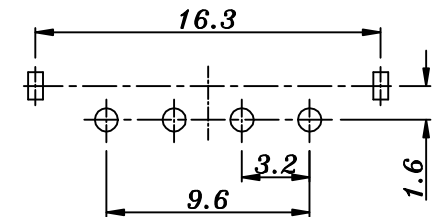

SCHEMATIC (NON-SHORTING)

P.C.B LAYOUT
BOTTOM VIEW

NO.	PART NAME	MATERIAL	QTY	FINISHING	TOLERANCE UNLESS SPECIFIED		DATE	REVISIONS		BY	APPD
7	STEEL BALL	SUS	1		UP TO 5mm:±0.1	ANGULAR	1				
6	SPRING	SUS	1		ABOVE 5mm:±0.2	±1°	NO				
5	CONTACT CLIP	PHOSPHOR BRONZE	1	Ag CLAD							
4	TERMINAL	BRASS	4	Ag-PLATED	TITLE: VERTICAL SLIDE SWITCH		UNIT : MM	ROHS	DWN		
3	BASE	PHENOLIC RESIN	1		MODEL: SS13F24GX		SCALE: 1:1	COMPLIANT	CHK'D		
2	FRAME	STEEL	1	Ni-PLATED	深圳市金航标电子有限公司		www.kinghelm.com.cn		APPD		
1	KNOB	POM	1	BLACK	KH-SS13F24-G5		0755-28190160		PRO.AGL:		REV :A0