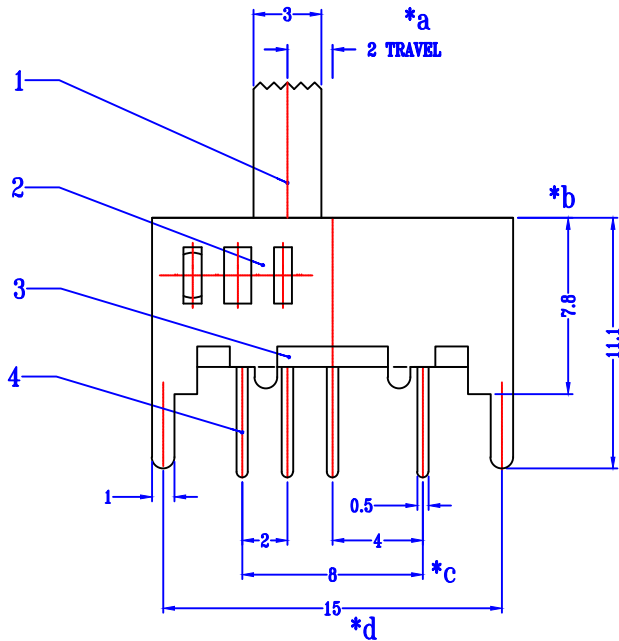

CAD FILE:

SCHEMATIC (SHORTING)

P.C.B. LAYOUT
BOTTOM VIEW

注：“*”表示关键尺寸(6个)

NO.	PARTS	MATERIALS	Q'TY	FINISH	TOLERANCE UNLESS SPECIFIED					
8					WITHIN 1.5mm : ±0.1mm	A	2018-10-26	初版		
7	STEEL BALL	STEEL	1	NATURAL	OVER 1.5mm : ±0.2mm	ISSUE	DATE	DESCRIPTIONS OF REVISION		APPD.
6	SPRING	STEEL WIRE	1	NATURAL	TITLE : VERTICAL SLIDE SWITCH		UNIT : mm	DRWG NO.:		SS23D03G6
5	CONTACT CLIP	PBS STRIP	2	Ag PLATED	MODEL: SS23D03G6		SCALE: 3:1	DWN.	张俊	2018-10-26
4	TERMINAL	BRASS STRIP	8	Ag PLATED	深圳市金航标电子有限公司		www.kinghelm.com.cn	CHK'D	黄水效	2018-10-26
3	BASE	PHENOLIC RESIN	1	NATURAL	KH-SS23D03-G6		0755-28190160	APPD.	张扬	2018-10-26
2	FRAME	STEEL STRIP	1	Ni PLATED						
1	KNOB	PA66	1	BLACK						