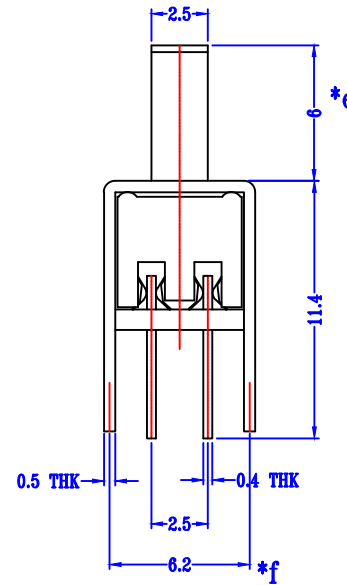

CAD FILE:

SCHEMATIC (SHORTING)

P.C.B. LAYOUT
BOTTOM VIEW

注：“*”表示关键尺寸(6个)

NO.	PARTS	MATERIALS	Q'TY	FINISH	TOLERANCE UNLESS SPECIFIED					
8					WITHIN 1.5mm : ±0.1mm	A	2018-10-26	初版		
7	STEEL BALL	STEEL	1	NATURAL	OVER 1.5mm : ±0.2mm	ISSUE	DATE	DESCRIPTIONS OF REVISION		APPD.
6	SPRING	STEEL WIRE	1	NATURAL	TITLE : VERTICAL SLIDE SWITCH		UNIT : mm	DRWG NO.:		SS23D03G6
5	CONTACT CLIP	PBS STRIP	2	Ag PLATED	MODEL: SS23D03G6		SCALE: 3:1	DWN.	张俊	2018-10-26
4	TERMINAL	BRASS STRIP	8	Ag PLATED	深圳市金航标电子有限公司		www.kinghelm.com.cn	CHK'D	黄水效	2018-10-26
3	BASE	PHENOLIC RESIN	1	NATURAL	KH-SS23D03-G6		0755-28190160	APPD.	张扬	2018-10-26
2	FRAME	STEEL STRIP	1	Ni PLATED						
1	KNOB	PA66	1	BLACK						