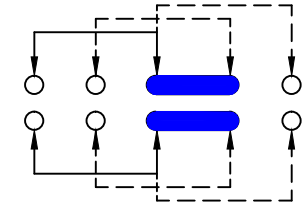

CAD FILE:

SCHEMATIC (SHORTING)

P.C.B. LAYOUT
BOTTOM VIEW

注：“*”表示关键尺寸(6个)

NO.	PARTS	MATERIALS	Q'TY	FINISH	TOLERANCE UNLESS SPECIFIED					
8					WITHIN 1.5mm : ±0.1mm	A	2018-10-26	初版		
7	STEEL BALL	STEEL	1	NATURAL	OVER 1.5mm : ±0.2mm	ISSUE	DATE	DESCRIPTIONS OF REVISION		APPD.
6	SPRING	STEEL WIRE	1	NATURAL	TITLE : VERTICAL SLIDE SWITCH		UNIT : mm	DRWG NO.:		SS23D03G6
5	CONTACT CLIP	PBS STRIP	2	Ag PLATED	MODEL: SS23D03G6		SCALE: 3:1	DWN.	张俊	2018-10-26
4	TERMINAL	BRASS STRIP	8	Ag PLATED	深圳市金航标电子有限公司		www.kinghelm.com.cn	CHK'D	黄水效	2018-10-26
3	BASE	PHENOLIC RESIN	1	NATURAL	KH-SS23D03-G6		0755-28190160	APPD.	张扬	2018-10-26
2	FRAME	STEEL STRIP	1	Ni PLATED						
1	KNOB	PA66	1	BLACK						