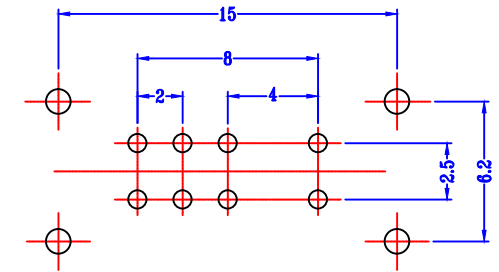

CAD FILE:

SCHEMATIC (SHORTING)

P.C.B. LAYOUT
BOTTOM VIEW

注：“*”表示关键尺寸(6个)

NO.	PARTS	MATERIALS	Q'TY	FINISH	TOLERANCE UNLESS SPECIFIED					
8					WITHIN 1.5mm : ±0.1mm	A	2018-10-26	初版		
7	STEEL BALL	STEEL	1	NATURAL	OVER 1.5mm : ±0.2mm	ISSUE	DATE	DESCRIPTIONS OF REVISION		APPD.
6	SPRING	STEEL WIRE	1	NATURAL	TITLE : VERTICAL SLIDE SWITCH		UNIT : mm	DRWG NO.:		SS23D03G6
5	CONTACT CLIP	PBS STRIP	2	Ag PLATED	MODEL: SS23D03G6		SCALE: 3:1	DWN.	张俊	2018-10-26
4	TERMINAL	BRASS STRIP	8	Ag PLATED	深圳市金航标电子有限公司		www.kinghelm.com.cn	CHK'D	黄水效	2018-10-26
3	BASE	PHENOLIC RESIN	1	NATURAL	KH-SS23D03-G6		0755-28190160	APPD.	张扬	2018-10-26
2	FRAME	STEEL STRIP	1	Ni PLATED						
1	KNOB	PA66	1	BLACK						