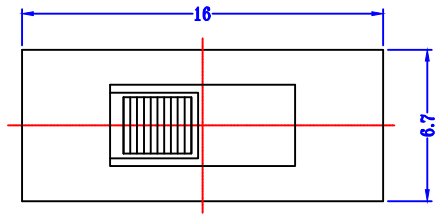

CAD FILE:

SCHEMATIC (SHORTING)

P.C.B. LAYOUT
BOTTOM VIEW

注：“*”表示关键尺寸(6个)

NO.	PARTS	MATERIALS	Q'TY	FINISH	TOLERANCE UNLESS SPECIFIED					
8					WITHIN 1.5mm : ±0.1mm	A	2018-10-26	初版		
7	STEEL BALL	STEEL	1	NATURAL	OVER 1.5mm : ±0.2mm	ISSUE	DATE	DESCRIPTIONS OF REVISION		APPD.
6	SPRING	STEEL WIRE	1	NATURAL	TITLE : VERTICAL SLIDE SWITCH		UNIT : mm	DRWG NO.:		SS23D03G6
5	CONTACT CLIP	PBS STRIP	2	Ag PLATED	MODEL: SS23D03G6		SCALE: 3:1	DWN.	张俊	2018-10-26
4	TERMINAL	BRASS STRIP	8	Ag PLATED	深圳市金航标电子有限公司		www.kinghelm.com.cn	CHK'D	黄水效	2018-10-26
3	BASE	PHENOLIC RESIN	1	NATURAL	KH-SS23D03-G6		0755-28190160	APPD.	张扬	2018-10-26
2	FRAME	STEEL STRIP	1	Ni PLATED						
1	KNOB	PA66	1	BLACK						