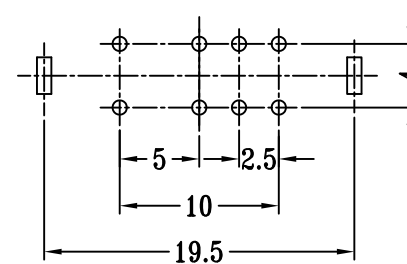

SCHEMATIC (SHOTRING)

**P.C.B. LAYOUT
BOTTOM VIEW**

NO.	PART NAME	MATERIAL	QTY	FINISHING	TOLERANCE UNLESS SPECIFIED								
7	STEEL BALL	STEEL	2	NATURAL	UP TO 5mm: ±0.1 ABOVE 5mm: ±0.2	ANGULAR ±1°	1	NO	DATE	REVISIONS		BY	APPD
6	SPRING	STEEL WIRE	1	NATURAL						TITLE: VERTICAL SLIDE SWITCH		UNIT : MM	ROHS COMPLIANT
5	CONTACT CLIP	PBS STRIP	2	Ag PLATED	MODEL: SS23E01		SCALE: 1:1	APPD					
4	TERMINAL	BRASS STRIP	8	Ag PLATED	深圳市金航标电子有限公司		www.kinghelm.com.cn						
3	BASE	PHENOLIC RESIN	1	NATURAL	KH-SS23E01-G10		0755-28190160		PRO.AGL:		REV :A0		
2	FRAME	STEEL STRIP	1	Ni PLATED									
1	KNOB	POM	1	BLACK									