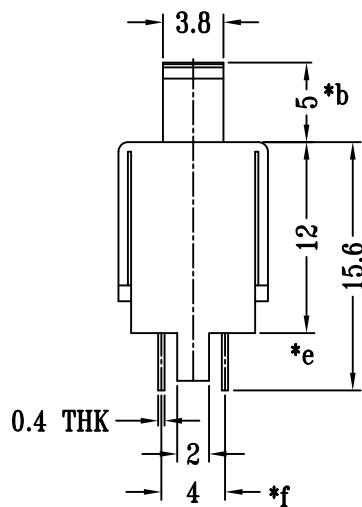

SCHEMATIC (SHOTRING)

**P.C.B. LAYOUT
BOTTOM VIEW**

NO.	PART NAME	MATERIAL	QTY	FINISHING	TOLERANCE UNLESS SPECIFIED								
7	STEEL BALL	STEEL	2	NATURAL	UP TO 5mm: ±0.1 ABOVE 5mm: ±0.2	ANGULAR ±1°	1	NO	DATE	REVISIONS		BY	APPD
6	SPRING	STEEL WIRE	1	NATURAL						TITLE: VERTICAL SLIDE SWITCH		UNIT : MM	ROHS COMPLIANT
5	CONTACT CLIP	PBS STRIP	2	Ag PLATED	MODEL: SS23E01		SCALE: 1:1	APPD					
4	TERMINAL	BRASS STRIP	8	Ag PLATED	深圳市金航标电子有限公司		www.kinghelm.com.cn						
3	BASE	PHENOLIC RESIN	1	NATURAL	KH-SS23E01-G10		0755-28190160		PRO.AGL:		REV :A0		
2	FRAME	STEEL STRIP	1	Ni PLATED									
1	KNOB	POM	1	BLACK									