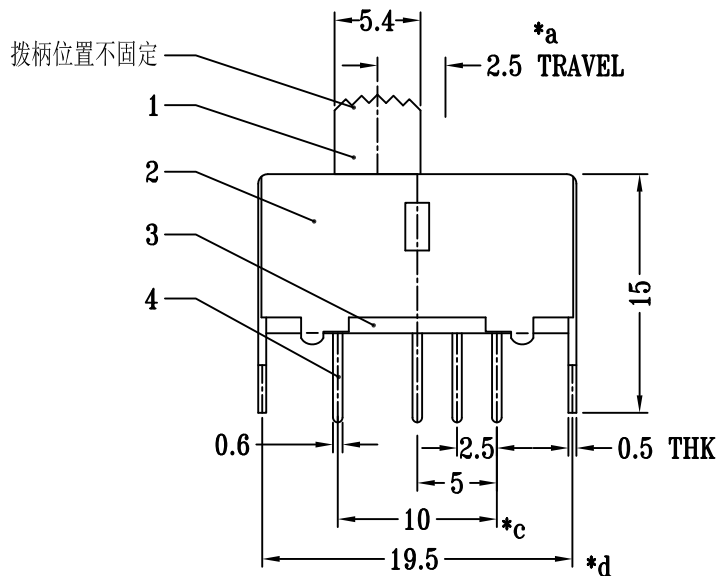

SCHEMATIC (SHOTRING)

**P.C.B. LAYOUT
BOTTOM VIEW**

NO.	PART NAME	MATERIAL	QTY	FINISHING	TOLERANCE UNLESS SPECIFIED								
7	STEEL BALL	STEEL	2	NATURAL	UP TO 5mm: ±0.1 ABOVE 5mm: ±0.2	ANGULAR ±1°	1	NO	DATE	REVISIONS		BY	APPD
6	SPRING	STEEL WIRE	1	NATURAL						TITLE: VERTICAL SLIDE SWITCH		UNIT : MM	ROHS COMPLIANT
5	CONTACT CLIP	PBS STRIP	2	Ag PLATED	MODEL: SS23E01		SCALE: 1:1	APPD					
4	TERMINAL	BRASS STRIP	8	Ag PLATED	深圳市金航标电子有限公司		www.kinghelm.com.cn						
3	BASE	PHENOLIC RESIN	1	NATURAL	KH-SS23E01-G10		0755-28190160		PRO.AGL:		REV :A0		
2	FRAME	STEEL STRIP	1	Ni PLATED									
1	KNOB	POM	1	BLACK									