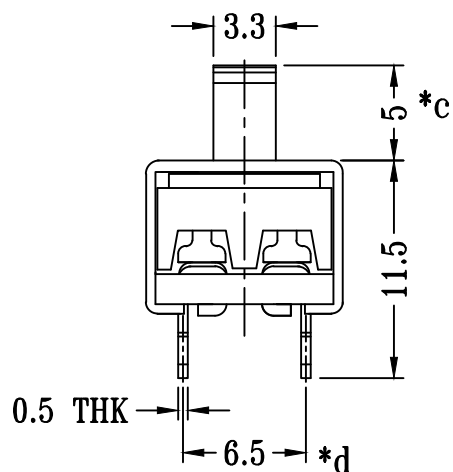

CAD FILE:

SCHEMATIC (NON-SHORTING)

**P.C.B LAYOUT
BOTTOM VIEW**

注：“*”表示关键尺寸(4个).

| NO. | PARTS | MATERIALS | Q'TY | FINISH | TOLERANCE UNLESS SPECIFIED | ISSUE DATE | DESCRIPTIONS OF REVISION | APPD. |
|-----|--------------|----------------|------|-----------|-------------------------------|--------------|--------------------------|---------------------|
| 8 | | | | | | | | |
| 7 | | | | | | | | |
| 6 | SPRING PLATE | PBS STRIP | 4 | NATURAL | WITHIN 1.5mm : ±0.1mm | A 2016-03-21 | 初版 | 李燕 |
| 5 | CONTACT | BRASS STRIP | 2 | Ag PLATED | OVER 1.5mm : ±0.2mm | ISSUE DATE | DESCRIPTIONS OF REVISION | APPD. |
| 4 | TERMINAL | BRASS STRIP | 10 | Ag PLATED | TITLE : VERTICAL SLIDE SWITCH | | UNIT : mm | DRWG NO.: SS24H20 |
| 3 | BASE | PHENOLIC RESIN | 1 | BLACK | MODEL: SS24H20 | | SCALE: 2:1 | DWN. 吴小庆 2016-03-21 |
| 2 | FRAME | STEEL STRIP | 1 | Ni PLATED | 深圳市金航标电子有限公司 | | www.kinghelm.com.cn | CHK'D 张伟 2016-03-21 |
| 1 | KNOB | POM | 1 | BLACK | KH-SS24H20-G10 | | 0755-28190160 | APPD. 李燕 2016-03-21 |