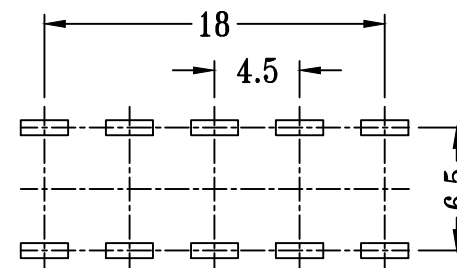

CAD FILE:

SCHEMATIC (NON-SHORTING)

**P.C.B LAYOUT
BOTTOM VIEW**

注：“*”表示关键尺寸(4个).

| NO. | PARTS | MATERIALS | Q'TY | FINISH | TOLERANCE UNLESS SPECIFIED | ISSUE DATE | DESCRIPTIONS OF REVISION | APPD. |
|-----|--------------|----------------|------|-----------|-------------------------------|--------------|--------------------------|---------------------|
| 8 | | | | | | | | |
| 7 | | | | | | | | |
| 6 | SPRING PLATE | PBS STRIP | 4 | NATURAL | WITHIN 1.5mm : ±0.1mm | A 2016-03-21 | 初版 | 李燕 |
| 5 | CONTACT | BRASS STRIP | 2 | Ag PLATED | OVER 1.5mm : ±0.2mm | ISSUE DATE | DESCRIPTIONS OF REVISION | APPD. |
| 4 | TERMINAL | BRASS STRIP | 10 | Ag PLATED | TITLE : VERTICAL SLIDE SWITCH | | UNIT : mm | DRWG NO.: SS24H20 |
| 3 | BASE | PHENOLIC RESIN | 1 | BLACK | MODEL: SS24H20 | | SCALE: 2:1 | DWN. 吴小庆 2016-03-21 |
| 2 | FRAME | STEEL STRIP | 1 | Ni PLATED | 深圳市金航标电子有限公司 | | www.kinghelm.com.cn | CHK'D 张伟 2016-03-21 |
| 1 | KNOB | POM | 1 | BLACK | KH-SS24H20-G10 | | 0755-28190160 | APPD. 李燕 2016-03-21 |