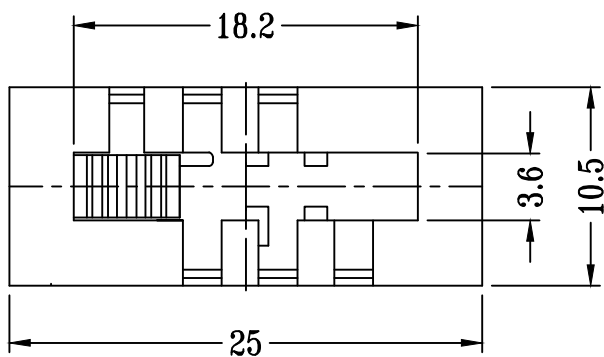

CAD FILE:

SCHEMATIC (NON-SHORTING)

**P.C.B LAYOUT
BOTTOM VIEW**

注：“*”表示关键尺寸(4个).

| NO. | PARTS | MATERIALS | Q'TY | FINISH | TOLERANCE UNLESS SPECIFIED | ISSUE DATE | DESCRIPTIONS OF REVISION | APPD. |
|-----|--------------|----------------|------|-----------|-------------------------------|--------------|--------------------------|---------------------|
| 8 | | | | | | | | |
| 7 | | | | | | | | |
| 6 | SPRING PLATE | PBS STRIP | 4 | NATURAL | WITHIN 1.5mm : ±0.1mm | A 2016-03-21 | 初版 | 李燕 |
| 5 | CONTACT | BRASS STRIP | 2 | Ag PLATED | OVER 1.5mm : ±0.2mm | ISSUE DATE | DESCRIPTIONS OF REVISION | APPD. |
| 4 | TERMINAL | BRASS STRIP | 10 | Ag PLATED | TITLE : VERTICAL SLIDE SWITCH | | UNIT : mm | DRWG NO.: SS24H20 |
| 3 | BASE | PHENOLIC RESIN | 1 | BLACK | MODEL: SS24H20 | | SCALE: 2:1 | DWN. 吴小庆 2016-03-21 |
| 2 | FRAME | STEEL STRIP | 1 | Ni PLATED | 深圳市金航标电子有限公司 | | www.kinghelm.com.cn | CHK'D 张伟 2016-03-21 |
| 1 | KNOB | POM | 1 | BLACK | KH-SS24H20-G10 | | 0755-28190160 | APPD. 李燕 2016-03-21 |