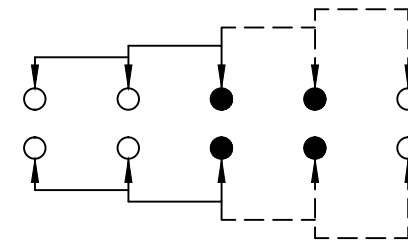

CAD FILE:

SCHEMATIC (NON-SHORTING)

**P.C.B LAYOUT
BOTTOM VIEW**

注：“*”表示关键尺寸(4个).

| NO. | PARTS | MATERIALS | Q'TY | FINISH | TOLERANCE UNLESS SPECIFIED | ISSUE DATE | DESCRIPTIONS OF REVISION | APPD. |
|-----|--------------|----------------|------|-----------|-------------------------------|--------------|--------------------------|---------------------|
| 8 | | | | | | | | |
| 7 | | | | | | | | |
| 6 | SPRING PLATE | PBS STRIP | 4 | NATURAL | WITHIN 1.5mm : ±0.1mm | A 2016-03-21 | 初版 | 李燕 |
| 5 | CONTACT | BRASS STRIP | 2 | Ag PLATED | OVER 1.5mm : ±0.2mm | ISSUE DATE | DESCRIPTIONS OF REVISION | APPD. |
| 4 | TERMINAL | BRASS STRIP | 10 | Ag PLATED | TITLE : VERTICAL SLIDE SWITCH | | UNIT : mm | DRWG NO.: SS24H20 |
| 3 | BASE | PHENOLIC RESIN | 1 | BLACK | MODEL: SS24H20 | | SCALE: 2:1 | DWN. 吴小庆 2016-03-21 |
| 2 | FRAME | STEEL STRIP | 1 | Ni PLATED | 深圳市金航标电子有限公司 | | www.kinghelm.com.cn | CHK'D 张伟 2016-03-21 |
| 1 | KNOB | POM | 1 | BLACK | KH-SS24H20-G10 | | 0755-28190160 | APPD. 李燕 2016-03-21 |