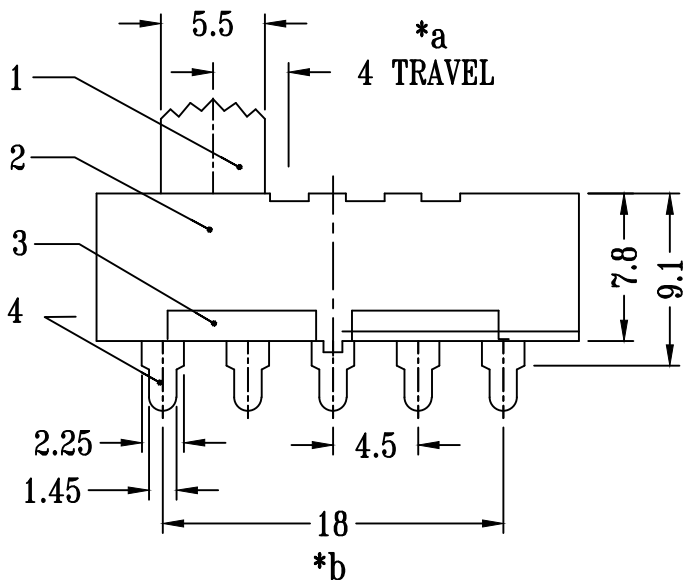

CAD FILE:

SCHEMATIC (NON-SHORTING)

**P.C.B LAYOUT
BOTTOM VIEW**

注：“*”表示关键尺寸(4个).

| NO. | PARTS | MATERIALS | Q'TY | FINISH | TOLERANCE UNLESS SPECIFIED | ISSUE DATE | DESCRIPTIONS OF REVISION | APPD. |
|-----|--------------|----------------|------|-----------|-------------------------------|--------------|--------------------------|---------------------|
| 8 | | | | | | | | |
| 7 | | | | | | | | |
| 6 | SPRING PLATE | PBS STRIP | 4 | NATURAL | WITHIN 1.5mm : ±0.1mm | A 2016-03-21 | 初版 | 李燕 |
| 5 | CONTACT | BRASS STRIP | 2 | Ag PLATED | OVER 1.5mm : ±0.2mm | ISSUE DATE | DESCRIPTIONS OF REVISION | APPD. |
| 4 | TERMINAL | BRASS STRIP | 10 | Ag PLATED | TITLE : VERTICAL SLIDE SWITCH | | UNIT : mm | DRWG NO.: SS24H20 |
| 3 | BASE | PHENOLIC RESIN | 1 | BLACK | MODEL: SS24H20 | | SCALE: 2:1 | DWN. 吴小庆 2016-03-21 |
| 2 | FRAME | STEEL STRIP | 1 | Ni PLATED | 深圳市金航标电子有限公司 | | www.kinghelm.com.cn | CHK'D 张伟 2016-03-21 |
| 1 | KNOB | POM | 1 | BLACK | KH-SS24H20-G10 | | 0755-28190160 | APPD. 李燕 2016-03-21 |