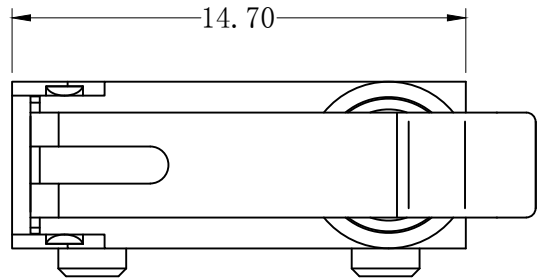

REV	MARK	DESCRIPTION	DRAFTED. BY	DATE

Circuit Diagram

CHARACTERISTICS	
OPERATING FORCE (OF):	180gf Max.
RELEASE FORCE (RF):	15gf Min.
OPERATING POSITION:	9.2 ± 0.7 mm.
PRE TRAVEL:	3.5mm Max.
DIFFERENTIAL TRAVEL:	0.7mm Max.
FREE POSITION:	12.0mm Max.

ELECTRICAL DATA	
<b>RATING</b>	<b>OPERATING LIFE</b>
3A 12VDC	100,000 CYCLES
0.1A 48VDC 125/250VAC	100,000 CYCLES

<b>MECHANICAL LIFE</b>	<b>500,000 CYCLES</b>
<b>GAP TYPE</b>	<b>MICRO</b>
<b>OPERATING TEMP</b>	<b>-40°C ~ +85°C</b>
<b>WATERPROOF</b>	<b>IP67</b>

OUTLINE DRAWING			
<b>TITLE</b>	<b>H3 SERIES MICRO SWITCH</b>		
<b>MODEL</b>	<b>H3-A2</b>		
<b>PART NO.</b>	<b>H3-A2-1C18X5</b>		
<b>DRAFTED BY</b>	Bing Wang	<b>DATE</b>	2020-6-15
<b>CHECKED BY</b>	Hua Bai	<b>DATE</b>	2020-6-15
<b>APPROVED BY</b>	Hong Chen	<b>DATE</b>	2020-6-15

TOLERANCE UNLESS OTHERWISE SPECIFIED

≤3	1~3	3~10	10~30	30~100	100~200	ANGLE
±0.2	±0.3	±0.4	±0.6	±1.0	±1.5	±3.0°

SCALE	
UNIT	mm
VERSION REV	A1

**KINGHOR**  
SWITCHES AND CONTROL EXPERT