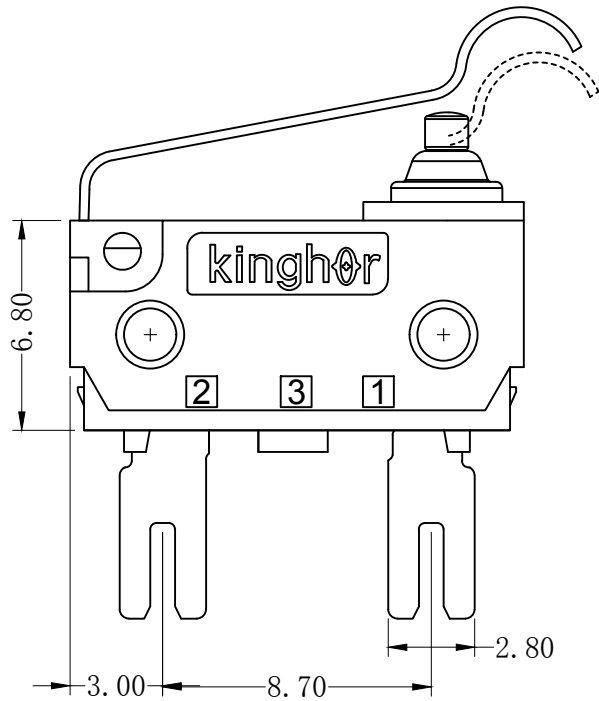

REV	MARK	DESCRIPTION	DRAFTED. BY	DATE

Circuit Diagram

CHARACTERISTICS	
OPERATING FORCE (OF):	180gf Max.
RELEASE FORCE (RF):	15gf Min.
OPERATING POSITION:	9.2 ± 0.7 mm.
PRE TRAVEL:	3.5mm Max.
DIFFERENTIAL TRAVEL:	0.7mm Max.
FREE POSITION:	12.0mm Max.

ELECTRICAL DATA	
<b>RATING</b>	<b>OPERATING LIFE</b>
3A 12VDC	100,000 CYCLES
0.1A 48VDC 125/250VAC	100,000 CYCLES

<b>MECHANICAL LIFE</b>	<b>500,000 CYCLES</b>
<b>GAP TYPE</b>	<b>MICRO</b>
<b>OPERATING TEMP</b>	<b>-40°C ~ +85°C</b>
<b>WATERPROOF</b>	<b>IP67</b>

OUTLINE DRAWING			
<b>TITLE</b>	<b>H3 SERIES MICRO SWITCH</b>		
<b>MODEL</b>	<b>H3-A2</b>		
<b>PART NO.</b>	<b>H3-A2-1C18X5</b>		
<b>DRAFTED BY</b>	Bing Wang	<b>DATE</b>	2020-6-15
<b>CHECKED BY</b>	Hua Bai	<b>DATE</b>	2020-6-15
<b>APPROVED BY</b>	Hong Chen	<b>DATE</b>	2020-6-15