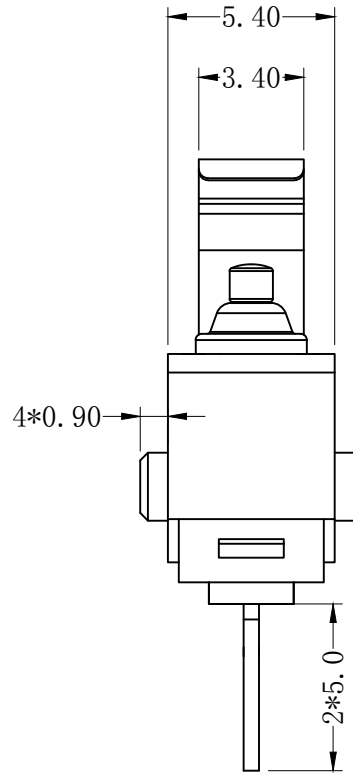

REV	MARK	DESCRIPTION	DRAFTED. BY	DATE

Circuit Diagram

CHARACTERISTICS	
OPERATING FORCE (OF):	180gf Max.
RELEASE FORCE (RF):	15gf Min.
OPERATING POSITION:	9.2 ± 0.7 mm.
PRE TRAVEL:	3.5mm Max.
DIFFERENTIAL TRAVEL:	0.7mm Max.
FREE POSITION:	12.0mm Max.

ELECTRICAL DATA	
<b>RATING</b>	<b>OPERATING LIFE</b>
3A 12VDC	100,000 CYCLES
0.1A 48VDC 125/250VAC	100,000 CYCLES

<b>MECHANICAL LIFE</b>	<b>500,000 CYCLES</b>
<b>GAP TYPE</b>	<b>MICRO</b>
<b>OPERATING TEMP</b>	<b>-40°C ~ +85°C</b>
<b>WATERPROOF</b>	<b>IP67</b>

OUTLINE DRAWING			
<b>TITLE</b>	<b>H3 SERIES MICRO SWITCH</b>		
<b>MODEL</b>	<b>H3-A2</b>		
<b>PART NO.</b>	<b>H3-A2-1C18X5</b>		
<b>DRAFTED BY</b>	Bing Wang	<b>DATE</b>	2020-6-15
<b>CHECKED BY</b>	Hua Bai	<b>DATE</b>	2020-6-15
<b>APPROVED BY</b>	Hong Chen	<b>DATE</b>	2020-6-15

TOLERANCE UNLESS OTHERWISE SPECIFIED

≤3	1~3	3~10	10~30	30~100	100~200	ANGLE
±0.2	±0.3	±0.4	±0.6	±1.0	±1.5	±3.0°

SCALE	
UNIT	mm
VERSION REV	A1

**KINGHOR**  
SWITCHES AND CONTROL EXPERT