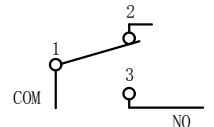

REV	MARK	DESCRIPTION	DRAFTED. BY	DATE

Circuit Diagram

CHARACTERISTICS	
OPERATING FORCE (OF):	180gf Max.
RELEASE FORCE (RF):	15gf Min.
OPERATING POSITION:	9.2 ± 0.7 mm.
PRE TRAVEL:	3.5mm Max.
DIFFERENTIAL TRAVEL:	0.7mm Max.
FREE POSITION:	12.0mm Max.