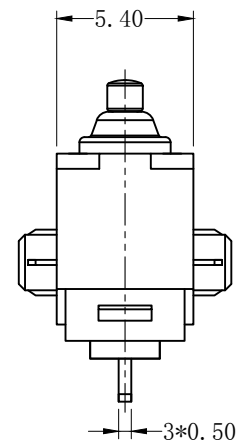

REV	MARK	DESCRIPTION	DRAFTED. BY	DATE

Circuit Diagram

CHARACTERISTICS	
OPERATING FORCE (OF):	130gf Max.
RELEASE FORCE (RF):	13gf Min.
OPERATING POSITION:	3.5 ± 0.2 mm.
PRE TRAVEL:	0.8mm Max.
DIFFERENTIAL TRAVEL:	0.2mm Max.
FREE POSITION:	3.65mm Max.

OUTLINE DRAWING			
<b>TITLE</b>	<b>H3 SERIES MICRO SWITCH</b>		
<b>MODEL</b>	<b>H3-A8</b>		
<b>PART NO.</b>	<b>H3-A8-1D00S</b>		
<b>DRAFTED BY</b>	Bing Wang	<b>DATE</b>	2020-6-13
<b>CHECKED BY</b>	Hua Bai	<b>DATE</b>	2020-6-13
<b>APPROVED BY</b>	Hong Chen	<b>DATE</b>	2020-6-13

TOLERANCE UNLESS OTHERWISE SPECIFIED

≤3	1~3	3~10	10~30	30~100	100~200	ANGLE
±0.2	±0.3	±0.4	±0.6	±1.0	±1.5	±3.0°

SCALE	
UNIT	mm
VERSION REV	AO

**KINGHOR**  
SWITCHES AND CONTROL EXPERT