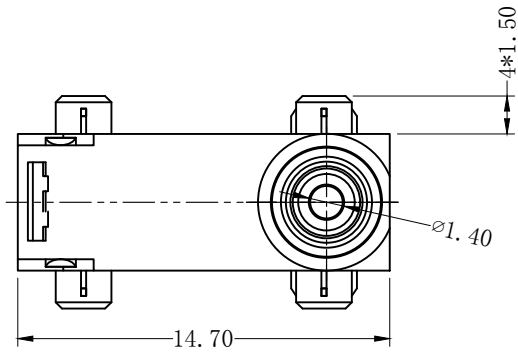

REV	MARK	DESCRIPTION	DRAFTED. BY	DATE

Circuit Diagram

CHARACTERISTICS	
OPERATING FORCE (OF):	130gf Max.
RELEASE FORCE (RF):	13gf Min.
OPERATING POSITION:	3.5 ± 0.2 mm.
PRE TRAVEL:	0.8mm Max.
DIFFERENTIAL TRAVEL:	0.2mm Max.
FREE POSITION:	3.65mm Max.

ELECTRICAL DATA	
<b>RATING</b>	<b>OPERATING LIFE</b>
3A 12VDC	100,000 CYCLES
0.1A 48VDC 125/250VAC	100,000 CYCLES

<b>MECHANICAL LIFE</b>	<b>500,000 CYCLES</b>
<b>GAP TYPE</b>	<b>MICRO</b>
<b>OPERATING TEMP</b>	<b>-40°C ~ +85°C</b>
<b>WATERPROOF</b>	<b>IP67</b>

OUTLINE DRAWING			
<b>TITLE</b>	<b>H3 SERIES MICRO SWITCH</b>		
<b>MODEL</b>	<b>H3-A8</b>		
<b>PART NO.</b>	<b>H3-A8-1D00S</b>		
<b>DRAFTED BY</b>	Bing Wang	<b>DATE</b>	2020-6-13
<b>CHECKED BY</b>	Hua Bai	<b>DATE</b>	2020-6-13
<b>APPROVED BY</b>	Hong Chen	<b>DATE</b>	2020-6-13

TOLERANCE UNLESS OTHERWISE SPECIFIED

≤3	1~3	3~10	10~30	30~100	100~200	ANGLE
±0.2	±0.3	±0.4	±0.6	±1.0	±1.5	±3.0°

SCALE	
UNIT	mm
VERSION REV	AO

**KINGHOR**  
SWITCHES AND CONTROL EXPERT