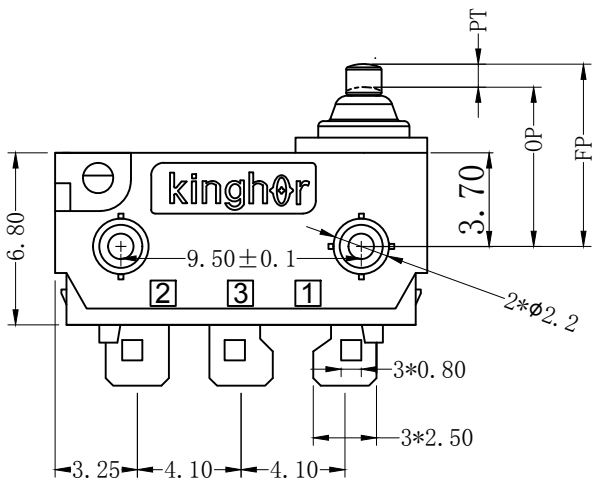

REV	MARK	DESCRIPTION	DRAFTED. BY	DATE

Circuit Diagram

CHARACTERISTICS	
OPERATING FORCE (OF):	130gf Max.
RELEASE FORCE (RF):	13gf Min.
OPERATING POSITION:	3.5 ± 0.2 mm.
PRE TRAVEL:	0.8mm Max.
DIFFERENTIAL TRAVEL:	0.2mm Max.
FREE POSITION:	3.65mm Max.

ELECTRICAL DATA	
<b>RATING</b>	<b>OPERATING LIFE</b>
3A 12VDC	100,000 CYCLES
0.1A 48VDC 125/250VAC	100,000 CYCLES

<b>MECHANICAL LIFE</b>	<b>500,000 CYCLES</b>
<b>GAP TYPE</b>	<b>MICRO</b>
<b>OPERATING TEMP</b>	<b>-40°C ~ +85°C</b>
<b>WATERPROOF</b>	<b>IP67</b>

OUTLINE DRAWING			
<b>TITLE</b>	<b>H3 SERIES MICRO SWITCH</b>		
<b>MODEL</b>	<b>H3-A8</b>		
<b>PART NO.</b>	<b>H3-A8-1D00S</b>		
<b>DRAFTED BY</b>	Bing Wang	<b>DATE</b>	2020-6-13
<b>CHECKED BY</b>	Hua Bai	<b>DATE</b>	2020-6-13
<b>APPROVED BY</b>	Hong Chen	<b>DATE</b>	2020-6-13

TOLERANCE UNLESS OTHERWISE SPECIFIED

≤3	1~3	3~10	10~30	30~100	100~200	ANGLE
±0.2	±0.3	±0.4	±0.6	±1.0	±1.5	±3.0°

SCALE	
UNIT	mm
VERSION REV	AO

**KINGHOR**  
SWITCHES AND CONTROL EXPERT