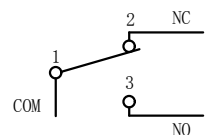

REV	MARK	DESCRIPTION	DRAFTED. BY	DATE

Circuit Diagram

CHARACTERISTICS	
OPERATING FORCE (OF):	130gf Max.
RELEASE FORCE (RF):	13gf Min.
OPERATING POSITION:	3.5 ± 0.2 mm.
PRE TRAVEL:	0.8mm Max.
DIFFERENTIAL TRAVEL:	0.2mm Max.
FREE POSITION:	3.65mm Max.