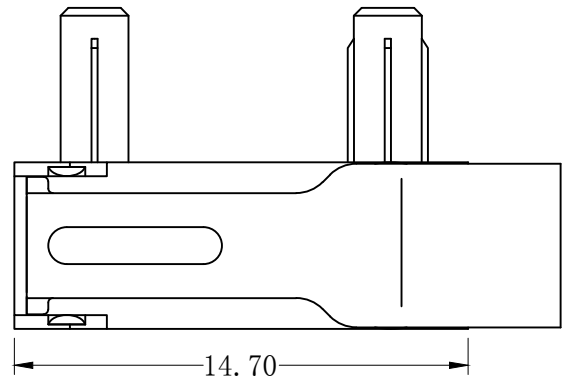

REV	MARK	DESCRIPTION	DRAFTED. BY	DATE

Circuit Diagram

CHARACTERISTICS	
OPERATING FORCE (OF):	230gf Max.
RELEASE FORCE (RF):	30gf Min.
OPERATING POSITION:	9.0 ± 0.5mm.
PRE TRAVEL:	4mm Max.
DIFFERENTIAL TRAVEL:	1.2mm Max.
FREE POSITION:	12.5mm Max.

ELECTRICAL DATA	
<b>RATING</b>	<b>OPERATING LIFE</b>
3A 12VDC	100,000 CYCLES
0.1A 48VDC 125/250VAC	100,000 CYCLES

<b>MECHANICAL LIFE</b>	<b>500,000 CYCLES</b>
<b>GAP TYPE</b>	<b>MICRO</b>
<b>OPERATING TEMP</b>	<b>-40°C ~ +85°C</b>
<b>WATERPROOF</b>	<b>IP67</b>

OUTLINE DRAWING			
<b>TITLE</b>	<b>H3 SERIES MICRO SWITCH</b>		
<b>MODEL</b>	<b>H3-A9</b>		
<b>PART NO.</b>	<b>H3-A9-1D17S</b>		
<b>DRAFTED BY</b>	Bing Wang	<b>DATE</b>	2020-6-15
<b>CHECKED BY</b>	Hua Bai	<b>DATE</b>	2020-6-15
<b>APPROVED BY</b>	Hong chen	<b>DATE</b>	2020-6-15

TOLERANCE UNLESS OTHERWISE SPECIFIED

≤3	1~3	3~10	10~30	30~100	100~200	ANGLE
±0.2	±0.3	±0.4	±0.6	±1.0	±1.5	±3.0°

SCALE	
UNIT	mm
VERSION REV	A1

**KINGHOR**  
SWITCHES AND CONTROL EXPERT