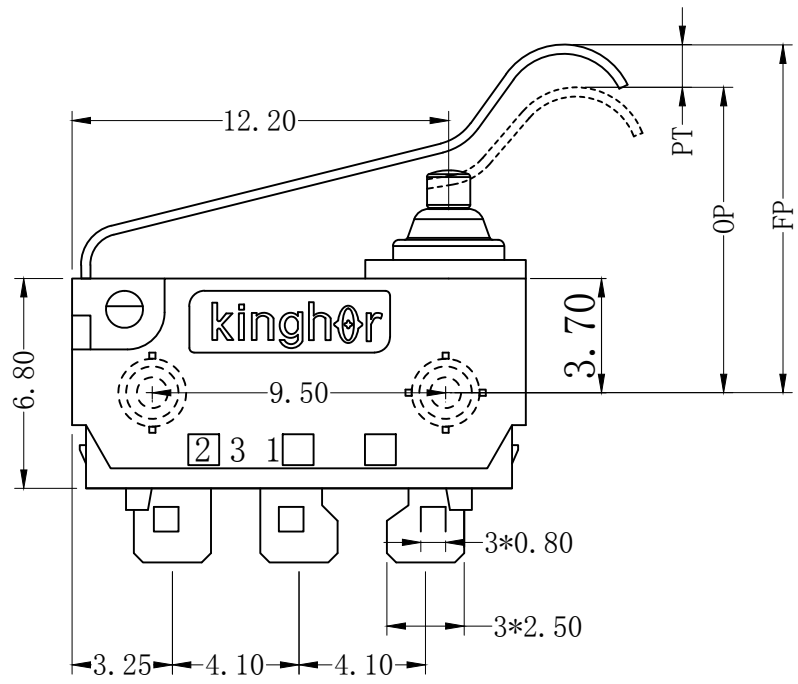

REV	MARK	DESCRIPTION	DRAFTED. BY	DATE

Circuit Diagram

CHARACTERISTICS	
OPERATING FORCE (OF):	230gf Max.
RELEASE FORCE (RF):	30gf Min.
OPERATING POSITION:	9.0 ± 0.5mm.
PRE TRAVEL:	4mm Max.
DIFFERENTIAL TRAVEL:	1.2mm Max.
FREE POSITION:	12.5mm Max.

ELECTRICAL DATA	
<b>RATING</b>	<b>OPERATING LIFE</b>
3A 12VDC	100,000 CYCLES
0.1A 48VDC 125/250VAC	100,000 CYCLES

<b>MECHANICAL LIFE</b>	<b>500,000 CYCLES</b>
<b>GAP TYPE</b>	<b>MICRO</b>
<b>OPERATING TEMP</b>	<b>-40°C ~ +85°C</b>
<b>WATERPROOF</b>	<b>IP67</b>

OUTLINE DRAWING			
<b>TITLE</b>	<b>H3 SERIES MICRO SWITCH</b>		
<b>MODEL</b>	<b>H3-A9</b>		
<b>PART NO.</b>	<b>H3-A9-1D17S</b>		
<b>DRAFTED BY</b>	Bing Wang	<b>DATE</b>	2020-6-15
<b>CHECKED BY</b>	Hua Bai	<b>DATE</b>	2020-6-15
<b>APPROVED BY</b>	Hong chen	<b>DATE</b>	2020-6-15

TOLERANCE UNLESS OTHERWISE SPECIFIED

≤3	1~3	3~10	10~30	30~100	100~200	ANGLE
±0.2	±0.3	±0.4	±0.6	±1.0	±1.5	±3.0°

SCALE	
UNIT	mm
VERSION REV	A1

**KINGHOR**  
SWITCHES AND CONTROL EXPERT