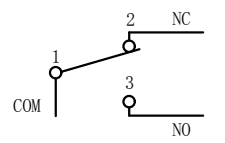

REV	MARK	DESCRIPTION	DRAFTED. BY	DATE

Circuit Diagram

CHARACTERISTICS	
OPERATING FORCE (OF):	230gf Max.
RELEASE FORCE (RF):	30gf Min.
OPERATING POSITION:	9.0 ± 0.5mm.
PRE TRAVEL:	4mm Max.
DIFFERENTIAL TRAVEL:	1.2mm Max.
FREE POSITION:	12.5mm Max.

OUTLINE DRAWING			
<b>TITLE</b>	<b>H3 SERIES MICRO SWITCH</b>		
<b>MODEL</b>	<b>H3-A9</b>		
<b>PART NO.</b>	<b>H3-A9-1D17S</b>		
<b>DRAFTED BY</b>	Bing Wang	<b>DATE</b>	2020-6-15
<b>CHECKED BY</b>	Hua Bai	<b>DATE</b>	2020-6-15
<b>APPROVED BY</b>	Hong chen	<b>DATE</b>	2020-6-15

TOLERANCE UNLESS OTHERWISE SPECIFIED

≤3	1~3	3~10	10~30	30~100	100~200	ANGLE
±0.2	±0.3	±0.4	±0.6	±1.0	±1.5	±3.0°

SCALE	
UNIT	mm
VERSION REV	A1

**KINGHOR**  
SWITCHES AND CONTROL EXPERT