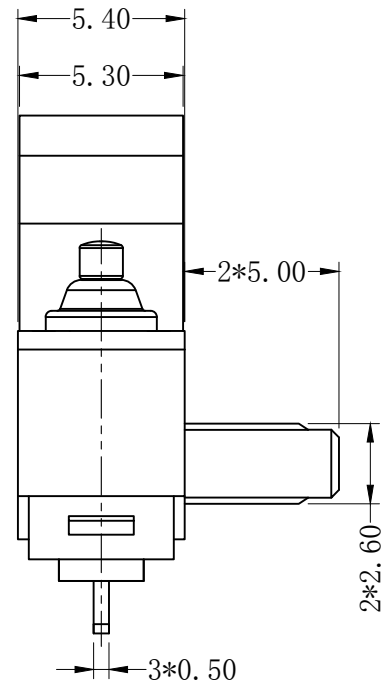

REV	MARK	DESCRIPTION	DRAFTED. BY	DATE

Circuit Diagram

CHARACTERISTICS	
OPERATING FORCE (OF):	230gf Max.
RELEASE FORCE (RF):	30gf Min.
OPERATING POSITION:	9.0 ± 0.5mm.
PRE TRAVEL:	4mm Max.
DIFFERENTIAL TRAVEL:	1.2mm Max.
FREE POSITION:	12.5mm Max.

ELECTRICAL DATA	
<b>RATING</b>	<b>OPERATING LIFE</b>
3A 12VDC	100,000 CYCLES
0.1A 48VDC 125/250VAC	100,000 CYCLES

<b>MECHANICAL LIFE</b>	<b>500,000 CYCLES</b>
<b>GAP TYPE</b>	<b>MICRO</b>
<b>OPERATING TEMP</b>	<b>-40°C ~ +85°C</b>
<b>WATERPROOF</b>	<b>IP67</b>

OUTLINE DRAWING			
<b>TITLE</b>	<b>H3 SERIES MICRO SWITCH</b>		
<b>MODEL</b>	<b>H3-A9</b>		
<b>PART NO.</b>	<b>H3-A9-1D17S</b>		
<b>DRAFTED BY</b>	Bing Wang	<b>DATE</b>	2020-6-15
<b>CHECKED BY</b>	Hua Bai	<b>DATE</b>	2020-6-15
<b>APPROVED BY</b>	Hong chen	<b>DATE</b>	2020-6-15

TOLERANCE UNLESS OTHERWISE SPECIFIED

≤3	1~3	3~10	10~30	30~100	100~200	ANGLE
±0.2	±0.3	±0.4	±0.6	±1.0	±1.5	±3.0°

SCALE	
UNIT	mm
VERSION REV	A1

**KINGHOR**  
SWITCHES AND CONTROL EXPERT