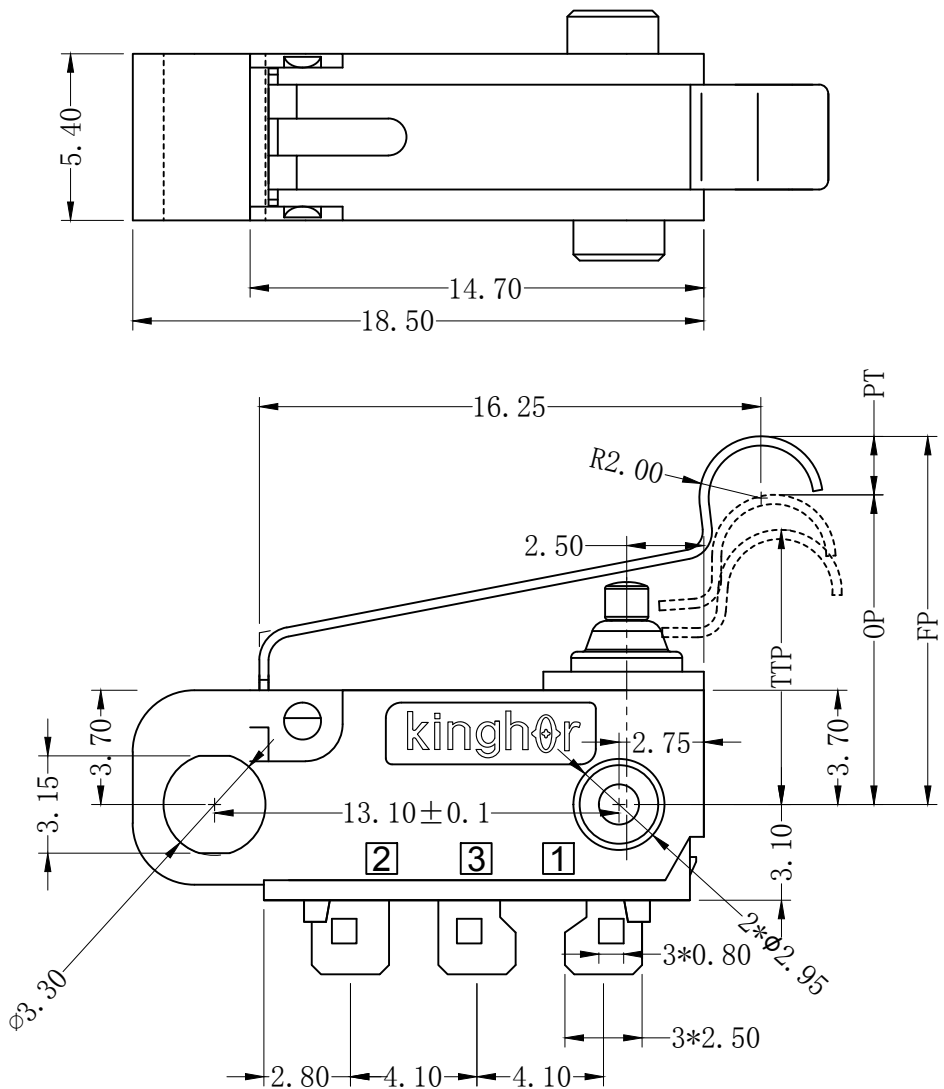

REV	MARK	DESCRIPTION	DRAFTED. BY	DATE

CHARACTERISTICS	
OPERATING FORCE (OF):	200gf Max.
RELEASE FORCE (RF):	25gf Min.
OPERATING POSITION:	10.5 ± 0.7 mm.
PRE TRAVEL:	3.80mm Max.
DIFFERENTIAL TRAVEL:	0.7mm Max.
FREE POSITION:	13.5mm Max.

ELECTRICAL DATA	
<b>RATING</b>	<b>OPERATING LIFE</b>
3A 12VDC	100,000 CYCLES
0.1A 48VDC 125/250VAC	100,000 CYCLES

<b>MECHANICAL LIFE</b>	<b>500,000 CYCLES</b>
<b>GAP TYPE</b>	<b>MICRO</b>
<b>OPERATING TEMP</b>	<b>-40°C ~ +85°C</b>
<b>WATERPROOF</b>	<b>IP67</b>

OUTLINE DRAWING			
<b>TITLE</b>	<b>H3 SERIES MICRO SWITCH</b>		
<b>MODEL</b>	<b>H3-B3</b>		
<b>PART NO.</b>	<b>H3-B3-1D05S</b>		
<b>DRAFTED BY</b>	Bing Wang	<b>DATE</b>	2020-9-7
<b>CHECKED BY</b>	Hua Bai	<b>DATE</b>	2020-9-7
<b>APPROVED BY</b>	Hong Chen	<b>DATE</b>	2020-9-7

TOLERANCE UNLESS OTHERWISE SPECIFIED							
≤3	1~3	3~10	10~30	30~100	100~200	ANGLE	
±0.2	±0.3	±0.4	±0.6	±1.0	±1.5	±3.0°	

SCALE	
UNIT	mm
VERSION REV	A1

**KINGHOR**  
SWITCHES AND CONTROL EXPERT