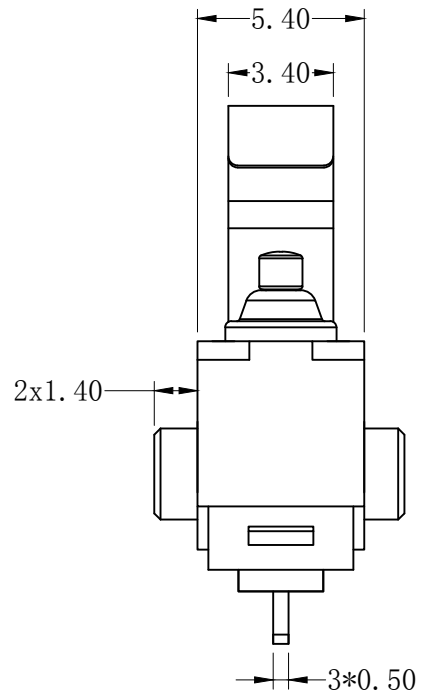

REV	MARK	DESCRIPTION	DRAFTED. BY	DATE

CHARACTERISTICS	
OPERATING FORCE (OF):	200gf Max.
RELEASE FORCE (RF):	25gf Min.
OPERATING POSITION:	10.5 ± 0.7 mm.
PRE TRAVEL:	3.80mm Max.
DIFFERENTIAL TRAVEL:	0.7mm Max.
FREE POSITION:	13.5mm Max.

ELECTRICAL DATA	
<b>RATING</b>	<b>OPERATING LIFE</b>
3A 12VDC	100,000 CYCLES
0.1A 48VDC 125/250VAC	100,000 CYCLES

<b>MECHANICAL LIFE</b>	<b>500,000 CYCLES</b>
<b>GAP TYPE</b>	<b>MICRO</b>
<b>OPERATING TEMP</b>	<b>-40°C ~ +85°C</b>
<b>WATERPROOF</b>	<b>IP67</b>

OUTLINE DRAWING			
<b>TITLE</b>	<b>H3 SERIES MICRO SWITCH</b>		
<b>MODEL</b>	<b>H3-B3</b>		
<b>PART NO.</b>	<b>H3-B3-1D05S</b>		
<b>DRAFTED BY</b>	Bing Wang	<b>DATE</b>	2020-9-7
<b>CHECKED BY</b>	Hua Bai	<b>DATE</b>	2020-9-7
<b>APPROVED BY</b>	Hong Chen	<b>DATE</b>	2020-9-7

TOLERANCE UNLESS OTHERWISE SPECIFIED							
≤3	1~3	3~10	10~30	30~100	100~200	ANGLE	
±0.2	±0.3	±0.4	±0.6	±1.0	±1.5	±3.0°	

SCALE	
UNIT	mm
VERSION REV	A1

**KINGHOR**  
SWITCHES AND CONTROL EXPERT