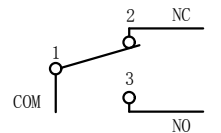

REV	MARK	DESCRIPTION	DRAFTED. BY	DATE

Circuit Diagram

CHARACTERISTICS	
OPERATING FORCE (OF):	130gf Max.
RELEASE FORCE (RF):	15gf Min.
OPERATING POSITION:	6.85 ± 0.2 mm.
PRE TRAVEL:	0.80mm Max.
DIFFERENTIAL TRAVEL:	0.20mm Max.
FREE POSITION:	7.50mm Max.

OUTLINE DRAWING			
<b>TITLE</b>	<b>H3 SERIES MICRO SWITCH</b>		
<b>MODEL</b>	<b>H3-C4</b>		
<b>PART NO.</b>	<b>H3-C4-1D00H</b>		
<b>DRAFTED BY</b>	Bing Wang	<b>DATE</b>	2020-9-7
<b>CHECKED BY</b>	Hua Bai	<b>DATE</b>	2020-9-7
<b>APPROVED BY</b>	Hong Chen	<b>DATE</b>	2020-9-7