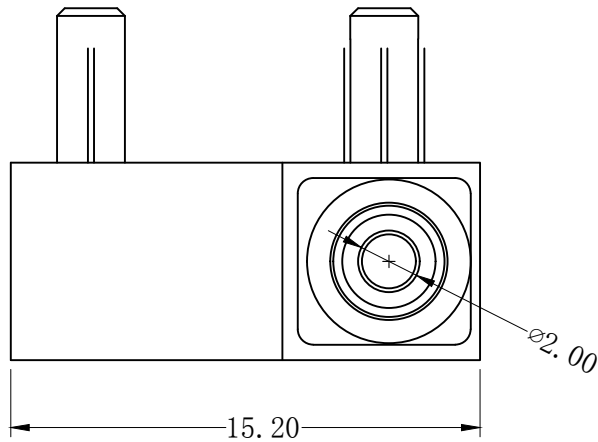

REV	MARK	DESCRIPTION	DRAFTED. BY	DATE

Circuit Diagram

CHARACTERISTICS	
OPERATING FORCE (OF):	130gf Max.
RELEASE FORCE (RF):	15gf Min.
OPERATING POSITION:	6.85 ± 0.2 mm.
PRE TRAVEL:	0.80mm Max.
DIFFERENTIAL TRAVEL:	0.20mm Max.
FREE POSITION:	7.50mm Max.

ELECTRICAL DATA	
<b>RATING</b>	<b>OPERATING LIFE</b>
3A 12VDC	100,000 CYCLES
0.1A 48VDC 125/250VAC	100,000 CYCLES

<b>MECHANICAL LIFE</b>	<b>500,000 CYCLES</b>
<b>GAP TYPE</b>	<b>MICRO</b>
<b>OPERATING TEMP</b>	<b>-40°C ~ +85°C</b>
<b>WATERPROOF</b>	<b>IP67</b>

OUTLINE DRAWING			
<b>TITLE</b>	<b>H3 SERIES MICRO SWITCH</b>		
<b>MODEL</b>	<b>H3-C4</b>		
<b>PART NO.</b>	<b>H3-C4-1D00H</b>		
<b>DRAFTED BY</b>	Bing Wang	<b>DATE</b>	2020-9-7
<b>CHECKED BY</b>	Hua Bai	<b>DATE</b>	2020-9-7
<b>APPROVED BY</b>	Hong Chen	<b>DATE</b>	2020-9-7

TOLERANCE UNLESS OTHERWISE SPECIFIED

≤3	1~3	3~10	10~30	30~100	100~200	ANGLE
±0.2	±0.3	±0.4	±0.6	±1.0	±1.5	±3.0°

SCALE	
UNIT	mm
VERSION REV	A1

**KINGHOR**  
SWITCHES AND CONTROL EXPERT