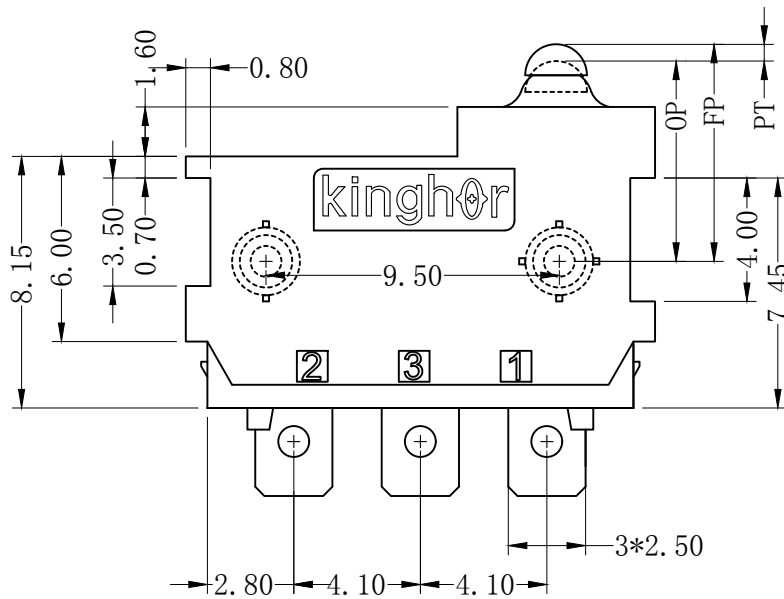

REV	MARK	DESCRIPTION	DRAFTED. BY	DATE

Circuit Diagram

CHARACTERISTICS	
OPERATING FORCE (OF):	130gf Max.
RELEASE FORCE (RF):	15gf Min.
OPERATING POSITION:	6.85 ± 0.2 mm.
PRE TRAVEL:	0.80mm Max.
DIFFERENTIAL TRAVEL:	0.20mm Max.
FREE POSITION:	7.50mm Max.

ELECTRICAL DATA	
<b>RATING</b>	<b>OPERATING LIFE</b>
3A 12VDC	100,000 CYCLES
0.1A 48VDC 125/250VAC	100,000 CYCLES

<b>MECHANICAL LIFE</b>	<b>500,000 CYCLES</b>
<b>GAP TYPE</b>	<b>MICRO</b>
<b>OPERATING TEMP</b>	<b>-40°C ~ +85°C</b>
<b>WATERPROOF</b>	<b>IP67</b>

OUTLINE DRAWING			
<b>TITLE</b>	<b>H3 SERIES MICRO SWITCH</b>		
<b>MODEL</b>	<b>H3-C4</b>		
<b>PART NO.</b>	<b>H3-C4-1D00H</b>		
<b>DRAFTED BY</b>	Bing Wang	<b>DATE</b>	2020-9-7
<b>CHECKED BY</b>	Hua Bai	<b>DATE</b>	2020-9-7
<b>APPROVED BY</b>	Hong Chen	<b>DATE</b>	2020-9-7

TOLERANCE UNLESS OTHERWISE SPECIFIED

≤3	1~3	3~10	10~30	30~100	100~200	ANGLE
±0.2	±0.3	±0.4	±0.6	±1.0	±1.5	±3.0°

SCALE	
UNIT	mm
VERSION REV	A1

**KINGHOR**  
SWITCHES AND CONTROL EXPERT