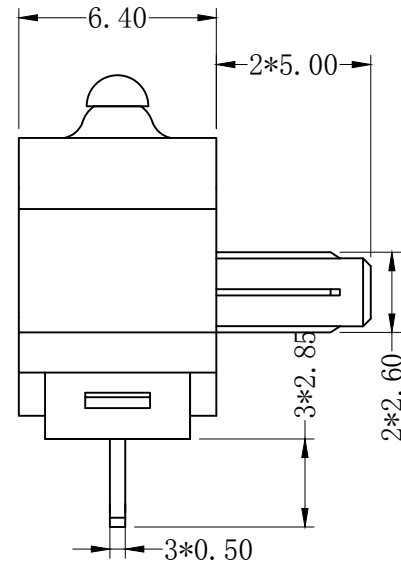

REV	MARK	DESCRIPTION	DRAFTED. BY	DATE

Circuit Diagram

CHARACTERISTICS	
OPERATING FORCE (OF):	130gf Max.
RELEASE FORCE (RF):	15gf Min.
OPERATING POSITION:	6.85 ± 0.2 mm.
PRE TRAVEL:	0.80mm Max.
DIFFERENTIAL TRAVEL:	0.20mm Max.
FREE POSITION:	7.50mm Max.

ELECTRICAL DATA	
<b>RATING</b>	<b>OPERATING LIFE</b>
3A 12VDC	100,000 CYCLES
0.1A 48VDC 125/250VAC	100,000 CYCLES

<b>MECHANICAL LIFE</b>	<b>500,000 CYCLES</b>
<b>GAP TYPE</b>	<b>MICRO</b>
<b>OPERATING TEMP</b>	<b>-40°C ~ +85°C</b>
<b>WATERPROOF</b>	<b>IP67</b>

OUTLINE DRAWING			
<b>TITLE</b>	<b>H3 SERIES MICRO SWITCH</b>		
<b>MODEL</b>	<b>H3-C4</b>		
<b>PART NO.</b>	<b>H3-C4-1D00H</b>		
<b>DRAFTED BY</b>	Bing Wang	<b>DATE</b>	2020-9-7
<b>CHECKED BY</b>	Hua Bai	<b>DATE</b>	2020-9-7
<b>APPROVED BY</b>	Hong Chen	<b>DATE</b>	2020-9-7

TOLERANCE UNLESS OTHERWISE SPECIFIED

≤3	1~3	3~10	10~30	30~100	100~200	ANGLE
±0.2	±0.3	±0.4	±0.6	±1.0	±1.5	±3.0°

SCALE	
UNIT	mm
VERSION REV	A1

**KINGHOR**  
SWITCHES AND CONTROL EXPERT