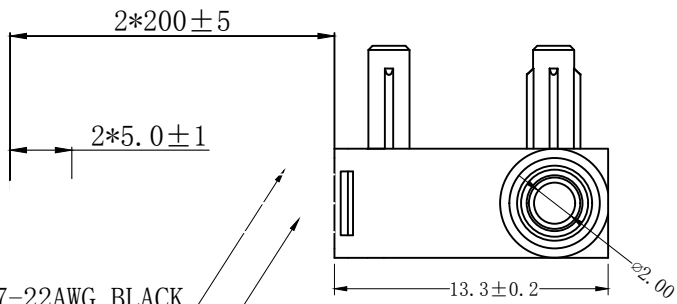

REV	MARK	DESCRIPTION	DRAFTED. BY	DATE

COM: UL1007-22AWG BLACK

NO: UL1007-22AWG BLUE

CHARACTERISTICS	
OPERATING FORCE (OF):	130gf Max.
RELEASE FORCE (RF):	30gf Min.
OPERATING POSITION:	6.4±0.5mm.
PRE TRAVEL:	1.30mm Max.
DIFFERENTIAL TRAVEL:	0.25mm Max.
FREE POSITION:	7.20mm Max.

ELECTRICAL DATA	
RATING	OPERATING LIFE
3A 12VDC	100,000 CYCLES
0.1A 48VDC 125/250VAC	100,000 CYCLES

MECHANICAL LIFE	500,000 CYCLES
GAP TYPE	MICRO
OPERATING TEMP	-25°C ~ +85°C
WATERPROOF	IP67

OUTLINE DRAWING				TOLERANCE UNLESS OTHERWISE SPECIFIED						
TITLE	H3 SERIES MICRO SWITCH			≤3	1~3	3~10	10~30	30~100	100~200	ANGLE
MODEL	H3-D2			±0.2	±0.3	±0.4	±0.6	±1.0	±1.5	±3.0°
PART NO.	H3-D2-1B00W2-2-200									
DRAFTED BY	Bing wang	DATE	2020-12-9							
CHECKED BY	Hua Bai	DATE	2020-12-9							
APPROVED BY	Hong Chen	DATE	2020-12-9	<div style="text-align: center;"> <p>Circuit Diagram</p> </div>						
<p>KINGHOR SWITCHES AND CONTROL EXPERT</p>										