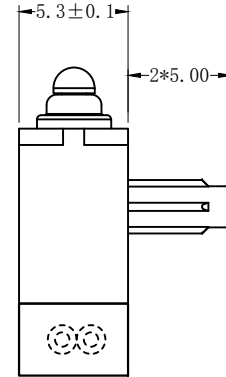

REV	MARK	DESCRIPTION	DRAFTED. BY	DATE

COM: UL1007-22AWG BLACK

NO: UL1007-22AWG BLUE

CHARACTERISTICS	
OPERATING FORCE (OF):	130gf Max.
RELEASE FORCE (RF):	30gf Min.
OPERATING POSITION:	6.4±0.5mm.
PRE TRAVEL:	1.30mm Max.
DIFFERENTIAL TRAVEL:	0.25mm Max.
FREE POSITION:	7.20mm Max.

ELECTRICAL DATA	
RATING	OPERATING LIFE
3A 12VDC	100,000 CYCLES
0.1A 48VDC 125/250VAC	100,000 CYCLES

MECHANICAL LIFE	500,000 CYCLES
GAP TYPE	MICRO
OPERATING TEMP	-25°C ~ +85°C
WATERPROOF	IP67

OUTLINE DRAWING				TOLERANCE UNLESS OTHERWISE SPECIFIED						
TITLE	H3 SERIES MICRO SWITCH			≤3	1~3	3~10	10~30	30~100	100~200	ANGLE
MODEL	H3-D2			±0.2	±0.3	±0.4	±0.6	±1.0	±1.5	±3.0°
PART NO.	H3-D2-1B00W2-2-200									
DRAFTED BY	Bing wang	DATE	2020-12-9							
CHECKED BY	Hua Bai	DATE	2020-12-9							
APPROVED BY	Hong Chen	DATE	2020-12-9	<div style="text-align: center;"> <p>Circuit Diagram</p> </div>						
<p>KINGHOR SWITCHES AND CONTROL EXPERT</p>										