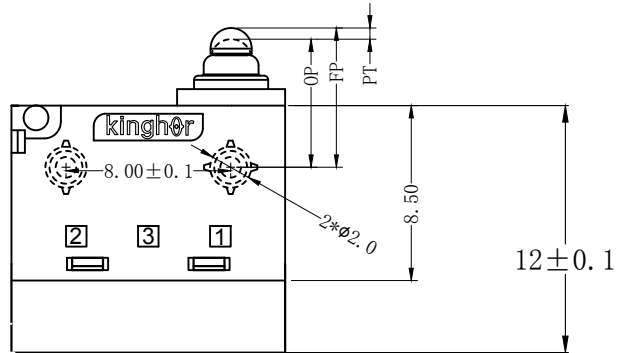

REV	MARK	DESCRIPTION	DRAFTED. BY	DATE

COM: UL1007-22AWG BLACK

NO: UL1007-22AWG BLUE

CHARACTERISTICS	
OPERATING FORCE (OF):	130gf Max.
RELEASE FORCE (RF):	30gf Min.
OPERATING POSITION:	6.4±0.5mm.
PRE TRAVEL:	1.30mm Max.
DIFFERENTIAL TRAVEL:	0.25mm Max.
FREE POSITION:	7.20mm Max.

ELECTRICAL DATA	
RATING	OPERATING LIFE
3A 12VDC	100,000 CYCLES
0.1A 48VDC 125/250VAC	100,000 CYCLES

MECHANICAL LIFE	500,000 CYCLES
GAP TYPE	MICRO
OPERATING TEMP	-25°C ~ +85°C
WATERPROOF	IP67

OUTLINE DRAWING				TOLERANCE UNLESS OTHERWISE SPECIFIED						
TITLE	H3 SERIES MICRO SWITCH			≤3	1~3	3~10	10~30	30~100	100~200	ANGLE
MODEL	H3-D2			±0.2	±0.3	±0.4	±0.6	±1.0	±1.5	±3.0°
PART NO.	H3-D2-1B00W2-2-200									
DRAFTED BY	Bing wang	DATE	2020-12-9							
CHECKED BY	Hua Bai	DATE	2020-12-9							
APPROVED BY	Hong Chen	DATE	2020-12-9	<div style="text-align: center;"> <p>Circuit Diagram</p> </div>						
<p>KINGHOR SWITCHES AND CONTROL EXPERT</p>										