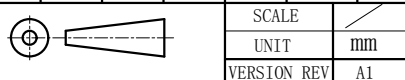

REV	MARK	DESCRIPTION	DRAFTED. BY	DATE

COM: UL1007-22AWG BLACK

NO: UL1007-22AWG BLUE

CHARACTERISTICS	
OPERATING FORCE (OF):	130gf Max.
RELEASE FORCE (RF):	30gf Min.
OPERATING POSITION:	6.4±0.5mm.
PRE TRAVEL:	1.30mm Max.
DIFFERENTIAL TRAVEL:	0.25mm Max.
FREE POSITION:	7.20mm Max.

ELECTRICAL DATA	
RATING	OPERATING LIFE
3A 12VDC	100,000 CYCLES
0.1A 48VDC 125/250VAC	100,000 CYCLES

MECHANICAL LIFE	500,000 CYCLES
GAP TYPE	MICRO
OPERATING TEMP	-25°C ~ +85°C
WATERPROOF	IP67

OUTLINE DRAWING				TOLERANCE UNLESS OTHERWISE SPECIFIED						
TITLE	H3 SERIES MICRO SWITCH			≤3	1~3	3~10	10~30	30~100	100~200	ANGLE
MODEL	H3-D2			±0.2	±0.3	±0.4	±0.6	±1.0	±1.5	±3.0°
PART NO.	H3-D2-1B00W2-2-200									
DRAFTED BY	Bing wang	DATE	2020-12-9							
CHECKED BY	Hua Bai	DATE	2020-12-9							
APPROVED BY	Hong Chen	DATE	2020-12-9	<div style="text-align: center;"> <p>Circuit Diagram</p> </div>						
<p>KINGHOR SWITCHES AND CONTROL EXPERT</p>										