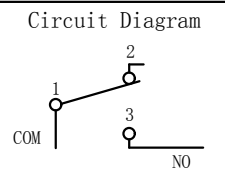

REV	MARK	DESCRIPTION	DRAFTED. BY	DATE

COM: UL1007-22AWG BLACK

NO: UL1007-22AWG BLUE

CHARACTERISTICS	
OPERATING FORCE (OF):	130gf Max.
RELEASE FORCE (RF):	30gf Min.
OPERATING POSITION:	6.4±0.5mm.
PRE TRAVEL:	1.30mm Max.
DIFFERENTIAL TRAVEL:	0.25mm Max.
FREE POSITION:	7.20mm Max.

ELECTRICAL DATA	
RATING	OPERATING LIFE
3A 12VDC	100,000 CYCLES
0.1A 48VDC 125/250VAC	100,000 CYCLES

MECHANICAL LIFE	500,000 CYCLES
GAP TYPE	MICRO
OPERATING TEMP	-25°C ~ +85°C
WATERPROOF	IP67

OUTLINE DRAWING				TOLERANCE UNLESS OTHERWISE SPECIFIED						
TITLE	H3 SERIES MICRO SWITCH			≤3	1~3	3~10	10~30	30~100	100~200	ANGLE
MODEL	H3-D2			±0.2	±0.3	±0.4	±0.6	±1.0	±1.5	±3.0°
PART NO.	H3-D2-1B00W2-2-200									
DRAFTED BY	Bing wang	DATE	2020-12-9							
CHECKED BY	Hua Bai	DATE	2020-12-9							
APPROVED BY	Hong Chen	DATE	2020-12-9	<div style="text-align: center;"> <p>Circuit Diagram</p> </div>						
<p>KINGHOR SWITCHES AND CONTROL EXPERT</p>										