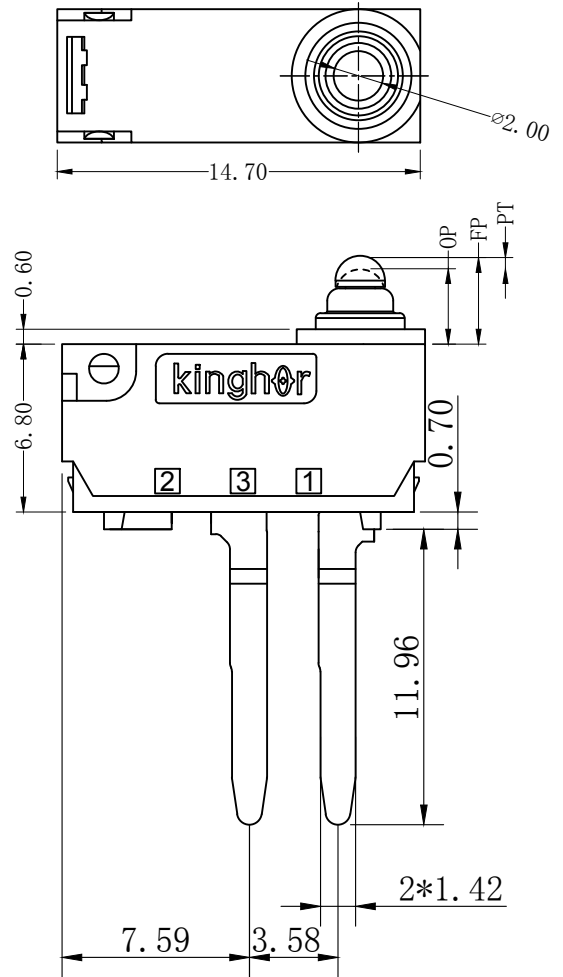

REV	MARK	DESCRIPTION	DRAFTED. BY	DATE

CHARACTERISITICS	
OPERATING FORCE (OF):	130gf Max.
RELEASE FORCE (RF):	13gf Min.
OPERATING POSITION:	3.05 ± 0.20 mm.
PRE TRAVEL:	0.8mm Max.
DIFFERENTIAL TRAVEL:	0.2mm Max.
OVER TRAVEL:	0.8mm Min.

ELECTRICAL DATA	
<b>RATING</b>	<b>OPERATING LIFE</b>
3A 12VDC	100,000 CYCLES
0.1A 48VDC 125/250VAC	100,000 CYCLES
<b>MECHANICAL LIFE</b>	<b>500,000 CYCLES</b>
<b>GAP TYPE</b>	<b>MICRO</b>
<b>OPERATING TEMP.</b>	<b>-40°C ~ +85°C</b>
<b>WATERPROOF</b>	<b>IP67</b>

OUTLINE DRAWING			
<b>TITLE</b>	<b>H3 SERIES MICRO SWITCH</b>		
<b>MODEL</b>	<b>H3-E1</b>		
<b>PART NO.</b>	<b>H3-E1-1B00T2</b>		
<b>DRAFTED BY</b>	Bing Wang	<b>DATE</b>	2020-7-21
<b>CHECKED BY</b>	Hua Bai	<b>DATE</b>	2020-7-21
<b>APPROVED BY</b>	Hong Chen	<b>DATE</b>	2020-7-21

TOLERANCE UNLESS OTHERWISE SPECIFIED							
≤3	1~3	3~10	10~30	30~100	100~200	ANGLE	
±0.2	±0.3	±0.4	±0.6	±1.0	±1.5	±3.0°	
						<b>SCALE</b>	
						UNIT	mm
						VERSION REV	A1
						<b>KINGHOR</b> SWITCHES AND CONTROL EXPERT	