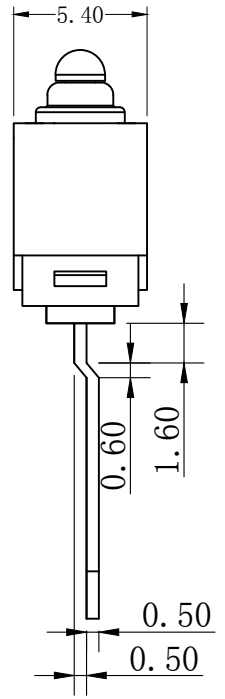

REV	MARK	DESCRIPTION	DRAFTED. BY	DATE

CHARACTERISITICS	
OPERATING FORCE (OF):	130gf Max.
RELEASE FORCE (RF):	13gf Min.
OPERATING POSITION:	3.05 ± 0.20 mm.
PRE TRAVEL:	0.8mm Max.
DIFFERENTIAL TRAVEL:	0.2mm Max.
OVER TRAVEL:	0.8mm Min.

ELECTRICAL DATA	
<b>RATING</b>	<b>OPERATING LIFE</b>
3A 12VDC	100,000 CYCLES
0.1A 48VDC 125/250VAC	100,000 CYCLES
<b>MECHANICAL LIFE</b>	<b>500,000 CYCLES</b>
<b>GAP TYPE</b>	<b>MICRO</b>
<b>OPERATING TEMP.</b>	<b>-40°C ~ +85°C</b>
<b>WATERPROOF</b>	<b>IP67</b>

OUTLINE DRAWING			
<b>TITLE</b>	<b>H3 SERIES MICRO SWITCH</b>		
<b>MODEL</b>	<b>H3-E1</b>		
<b>PART NO.</b>	<b>H3-E1-1B00T2</b>		
<b>DRAFTED BY</b>	Bing Wang	<b>DATE</b>	2020-7-21
<b>CHECKED BY</b>	Hua Bai	<b>DATE</b>	2020-7-21
<b>APPROVED BY</b>	Hong Chen	<b>DATE</b>	2020-7-21

TOLERANCE UNLESS OTHERWISE SPECIFIED							
≤3	1~3	3~10	10~30	30~100	100~200	ANGLE	
±0.2	±0.3	±0.4	±0.6	±1.0	±1.5	±3.0°	
						<b>SCALE</b>	
						UNIT	mm
						VERSION REV	A1
						<b>KINGHOR</b> SWITCHES AND CONTROL EXPERT	