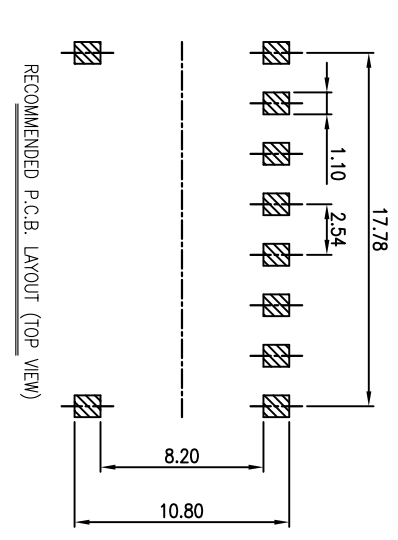

PRODUCT NO. R0HS compliant  
DSDT08LSGET

REV. ECN NO. DR DATE  
A New H H 15/01/22

POS.	DIMENSIONS	
	A	B
4P	11.64	7.62
5P	14.18	10.16
8P	21.80	17.78
9P	24.34	20.32
10P	26.88	22.86

3. PART NUMBER DESCRIPTION

DSDT XX L S G E T  
 [包装方式: T=管装 R=Reel]  
 [电镀层: E=接触部3u" G=接触部3u" /焊接部1~2u"]  
 [G=镀金 S=内金外镍]  
 [脚型: S脚 / J脚 / H脚 / A脚 / Z脚]  
 [T=低推贴胶 S=低推不贴胶 L=长推]  
 [产品P数: 08=8P]

- NOTES :
- Specification:
    - Operating force: 1000gf/f Max
    - Mechanical Life: 3000cycles minimum
    - Electrical Life: 2000cycles minimum
  - Contact Rating:
    - Switching: 25mA, 24VDC
    - Non Switching 100mA, 50VDC
  - Contact Resistance:
    - Initial: 50mOhm Max.
    - Afer Life Test: 100mOhm Max.

- PLATING:
  - GOLD FLASH 1u"(min.) SOLDER TAIL,
  - 3u" GOLD PLATING ON THE CONTACT AREA,
  - WITH 50u" NICKEL UNDERPLATING OVERALL.

Number	Part Name	Material	Finished
①	Actuator	UL94 V0	White
②	Cover	UL94 V0	Black
③	Movable	Copper Alloy	3u"Gold
④	Terminal	Brass	1u"Gold
⑤	Base	UL94 V0	Black
⑥	Terminal Contact	Brass	3u"Gold