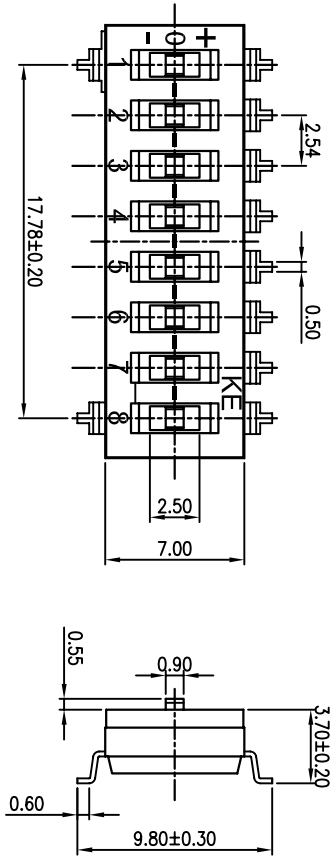

PRODUCT NO. R0HS compliant  
DSDT08LSGET

REV. ECN NO. DR DATE  
A New H H 15/01/22

POS.	DIMENSIONS	
	A	B
4P	11.64	7.62
5P	14.18	10.16
8P	21.80	17.78
9P	24.34	20.32
10P	26.88	22.86

3. PART NUMBER DESCRIPTION

DSDT XX L S G E T  
 [包装方式: T=管装 R=Reel]  
 [电镀层: E=接触部3u" G=接触部3u" /焊接部1~2u"]  
 [G=镀金 S=内金外镍]  
 [脚型: S脚 / J脚 / H脚 / A脚 / Z脚]  
 [T=低推贴胶 S=低推不贴胶 L=长推]  
 [产品P数: 08=8P]

- NOTES :
- Specification:
    - Operating force: 1000gf/f Max
    - Mechanical Life: 3000cycles minimum
    - Electrical Life: 2000cycles minimum
  - Contact Rating:
    - Switching: 25mA, 24VDC
    - Non Switching 100mA, 50VDC
  - Contact Resistance:
    - Initial: 50mOhm Max.
    - Afer Life Test: 100mOhm Max.

- PLATING:
  - GOLD FLASH 1u"(min.) SOLDER TAIL,
  - 3u" GOLD PLATING ON THE CONTACT AREA,
  - WITH 50u" NICKEL UNDERPLATING OVERALL.

Number	Part Name	Material	Finished
①	Actuator	UL94 V0	White
②	Cover	UL94 V0	Black
③	Movable	Copper Alloy	3u"Gold
④	Terminal	Brass	1u"Gold
⑤	Base	UL94 V0	Black
⑥	Terminal Contact	Brass	3u"Gold

**RE** 东莞市广睿实业有限公司  
Dongguan Kingtek Industrial Co., Ltd.

TITLE  
BY DSDT SERIES PITCH 2.54mm  
PRODUCT FAMILY DSDT SERIES  
PRAT NO. DSDT08LSGET

FILE NO. DSDT08LSGET-A  
SIZE UNIT SCALE SHEET REV.  
A4 mm 1 : 1 TOF 1 A