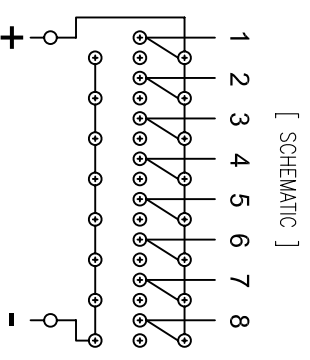

PRODUCT NO. R0HS compliant  
DSDT08LSGET

REV. ECN NO. DR DATE  
A New H H 15/01/22

POS.	DIMENSIONS	
	A	B
4P	11.64	7.62
5P	14.18	10.16
8P	21.80	17.78
9P	24.34	20.32
10P	26.88	22.86

3. PART NUMBER DESCRIPTION

DSDT XX L S G E T  
 [包装方式: T=管装 R=Reel]  
 [电镀层: E=接触部3u" G=接触部3u" /焊接部1~2u"]  
 [G=镀金 S=内金外镍]  
 [脚型: S脚 / J脚 / H脚 / A脚 / Z脚]  
 [T=低推贴胶 S=低推不贴胶 L=长推]  
 [产品P数: 08=8P]

- NOTES :
- Specification:
    - Operating force: 1000gf/f Max
    - Mechanical Life: 3000cycles minimum
    - Electrical Life: 2000cycles minimum
  - Contact Rating:
    - Switching: 25mA, 24VDC
    - Non Switching 100mA, 50VDC
  - Contact Resistance:
    - Initial: 50mOhm Max.
    - Afer Life Test: 100mOhm Max.

- PLATING:
  - GOLD FLASH 1u"(min.) SOLDER TAIL,
  - 3u" GOLD PLATING ON THE CONTACT AREA,
  - WITH 50u" NICKEL UNDERPLATING OVERALL.

Number	Part Name	Material	Finished
①	Actuator	UL94 V0	White
②	Cover	UL94 V0	Black
③	Movable	Copper Alloy	3u"Gold
④	Terminal	Brass	1u"Gold
⑤	Base	UL94 V0	Black
⑥	Terminal Contact	Brass	3u"Gold