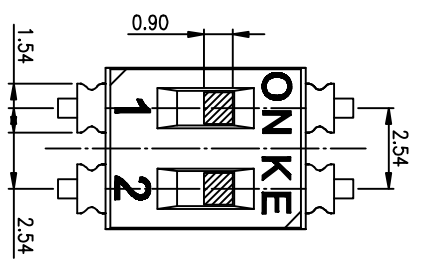

PRODUCT NO.	DISC02LSGET
ROHS compliant	

**RECOMMENDED P.C.B. LAYOUT (TOP VIEW)**

- NOTES :
- 1> Specification:
    - 1> Operating force: 1000gf Max
    - 2> Operating Temperature: -40° to +85°
    - 3> Storage Temperature: -40° to +85°
    - 4> Mechanical Life: 3000cycles minimum
    - 5> Electrical Life: 2000cycles minimum
  2. PLATING:
    - GOLD FLASH 1u"(min.) SOLDER TAIL,
    - 3u" GOLD PLATING ON THE CONTACT AREA,
    - WITH 50u" NICKEL UNDERPLATING OVERALL.

3. PART NUMBER DESCRIPTION

- DISC XX I S G E T
- [包裝方式: T=卷裝 R=盒裝]
  - [電鍍層: B=鍍銀 3u" G=鍍鎳 3u" / 鍍鎳 3u" / 鍍鎳 3u"-2u"]
  - [G=鍍金 S=內金外鍍]
  - [潤滑: S潤 / J潤 / 環 / A潤 / Z潤]
  - [T=低摩擦度 S=低摩擦度 L=長推]
  - [產品碼: 02=2P 04=4P 06=6P 08=8P 10=10P 12=12P]

Number	Part Name	Material	Finished
①	Actuator	UL94 V0	White
②	Cover	UL94 V0	Black
③	Movable	Copper Alloy	3u"Gold
④	Terminal	Brass	1u"Gold
⑤	Base	UL94 V0	Black
⑥	Terminal Contact	Brass	3u"Gold

TOLERANCE UNLESS OTHERWISE SPECIFIED		INSPECTION	
LINER	ANGLES	COPY	PROJECTION
0 ± 0.25	0. ± 2'		
.00 ± 0.15	.0 ± 1'		
.000± 0.10	.00± 0.5'		
DESIGN	kathy	2012/04/12	
DRAWING			
CHECK			
APPRO.			