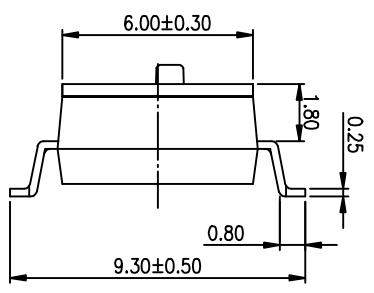

PRODUCT NO.	DISC02LSGET
ROHS compliant	

**RECOMMENDED P.C.B. LAYOUT (TOP VIEW)**

- NOTES :
- 1> Specification:
    - 1> Operating force: 1000gf Max
    - 2> Operating Temperature: -40° to +85°
    - 3> Storage Temperature: -40° to +85°
    - 4> Mechanical Life: 3000cycles minimum
    - 5> Electrical Life: 2000cycles minimum
  2. PLATING:
    - GOLD FLASH 1u"(min.) SOLDER TAIL,
    - 3u" GOLD PLATING ON THE CONTACT AREA,
    - WITH 50u" NICKEL UNDERPLATING OVERALL.

3. PART NUMBER DESCRIPTION

- DISC XX I S G E T
- [包裝方式: T=卷裝 R=盒裝]
  - [電鍍層: B=鍍銀 3u" G=鍍鎳 3u" / 鍍鎳 3u" / 鍍鎳 3u"-2u"]
  - [G=鍍金 S=內金外鍍]
  - [潤滑: S潤 / J潤 / 環 / A潤 / Z潤]
  - [T=低摩擦度 S=低摩擦度 L=長推]
  - [產品碼: 02=2P 04=4P 06=6P 08=8P 10=10P 12=12P]

Number	Part Name	Material	Finished
①	Actuator	UL94 V0	White
②	Cover	UL94 V0	Black
③	Movable	Copper Alloy	3u"Gold
④	Terminal	Brass	1u"Gold
⑤	Base	UL94 V0	Black
⑥	Terminal Contact	Brass	3u"Gold

TOLERANCE UNLESS OTHERWISE SPECIFIED		INSPECTION	
LINER	ANGLES	COPY	PROJECTION
0 ± 0.25	0. ± 2'		
.00 ± 0.15	.0 ± 1'		
.000± 0.10	.00± 0.5'		
DESIGN	kathy	2012/04/12	
DRAWING			
CHECK			
APPRO.			