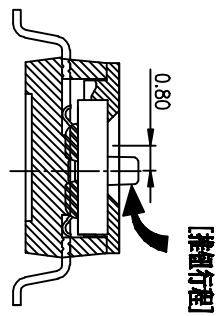

PRODUCT NO.	DISC02LSGET
ROHS compliant	

**RECOMMENDED P.C.B. LAYOUT (TOP VIEW)**

- NOTES :
- 1> Specification:
    - 1> Operating force: 1000gf Max
    - 2> Operating Temperature: -40° to +85°
    - 3> Storage Temperature: -40° to +85°
    - 4> Mechanical Life: 3000cycles minimum
    - 5> Electrical Life: 2000cycles minimum
  2. PLATING:
    - GOLD FLASH 1u"(min.) SOLDER TAIL,
    - 3u" GOLD PLATING ON THE CONTACT AREA,
    - WITH 50u" NICKEL UNDERPLATING OVERALL.

3. PART NUMBER DESCRIPTION

- DISC XX I S G E T
- [包裝方式: T=卷裝 R=盒裝]
  - [電鍍層: B=鍍銀 3u" G=鍍鎳 3u" / 鍍鎳 3u" / 鍍鎳 3u"-2u"]
  - [G=鍍金 S=內金外鍍]
  - [潤滑: S潤 / J潤 / 環 / A潤 / Z潤]
  - [T=低摩擦度 S=低摩擦度 L=長推]
  - [產品碼: 02=2P 04=4P 06=6P 08=8P 10=10P 12=12P]

Number	Part Name	Material	Finished
①	Actuator	UL94 V0	White
②	Cover	UL94 V0	Black
③	Movable	Copper Alloy	3u"Gold
④	Terminal	Brass	1u"Gold
⑤	Base	UL94 V0	Black
⑥	Terminal Contact	Brass	3u"Gold

TOLERANCE UNLESS OTHERWISE SPECIFIED		INSPECTION	
LINER	ANGLES	COPY	PROJECTION
0 ± 0.25	0. ± 2'		
.00 ± 0.15	.0 ± 1'		
.000± 0.10	.00± 0.5'		
DESIGN	kathy	2012/04/12	
DRAWING			
CHECK			
APPRO.			