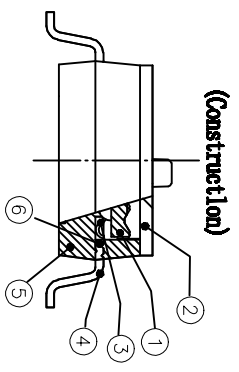

PRODUCT NO.	DISC02LSGET
ROHS compliant	

**RECOMMENDED P.C.B. LAYOUT (TOP VIEW)**

- NOTES :
- 1> Specification:
    - 1> Operating force: 1000gf Max
    - 2> Operating Temperature: -40° to +85°
    - 3> Storage Temperature: -40° to +85°
    - 4> Mechanical Life: 3000cycles minimum
    - 5> Electrical Life: 2000cycles minimum
  2. PLATING:
    - GOLD FLASH 1u"(min.) SOLDER TAIL,
    - 3u" GOLD PLATING ON THE CONTACT AREA,
    - WITH 50u" NICKEL UNDERPLATING OVERALL.

3. PART NUMBER DESCRIPTION

- DISC XX I S G E T
- [包裝方式: T=卷裝 R=盒裝]
  - [電鍍層: B=鍍銀 3u" G=鍍鎳 3u" / 鍍鎳 3u" / 鍍鎳 3u"-2u"]
  - [G=鍍金 S=內金外鍍]
  - [潤滑: S潤 / J潤 / 環 / A潤 / Z潤]
  - [T=低摩擦度 S=低摩擦度 L=長推]
  - [產品碼: 02=2P 04=4P 06=6P 08=8P 10=10P 12=12P]

Number	Part Name	Material	Finished
①	Actuator	UL94 V0	White
②	Cover	UL94 V0	Black
③	Movable	Copper Alloy	3u"Gold
④	Terminal	Brass	1u"Gold
⑤	Base	UL94 V0	Black
⑥	Terminal Contact	Brass	3u"Gold

TOLERANCE UNLESS OTHERWISE SPECIFIED		INSPECTION	
LINER	ANGLES	COPY	PROJECTION
0 ± 0.25	0. ± 2'		
.00 ± 0.15	.0 ± 1'		
.000± 0.10	.00± 0.5'		
DESIGN	kathy	2012/04/12	
DRAWING			
CHECK			
APPRO.			