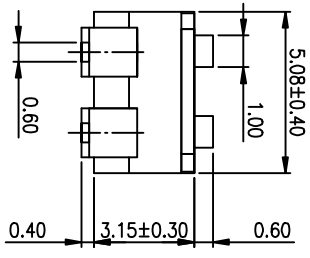

PRODUCT NO.	DISC02LSGET
ROHS compliant	

**RECOMMENDED P.C.B. LAYOUT (TOP VIEW)**

- NOTES :
- 1> Specification:
    - 1> Operating force: 1000gf Max
    - 2> Operating Temperature: -40° to +85°
    - 3> Storage Temperature: -40° to +85°
    - 4> Mechanical Life: 3000cycles minimum
    - 5> Electrical Life: 2000cycles minimum
  2. PLATING:
    - GOLD FLASH 1u"(min.) SOLDER TAIL,
    - 3u" GOLD PLATING ON THE CONTACT AREA,
    - WITH 50u" NICKEL UNDERPLATING OVERALL.

3. PART NUMBER DESCRIPTION

- DISC XX I S G E T
- [包裝方式: T=卷裝 R=盒裝]
  - [電鍍層: B=鍍銀 3u" G=鍍鎳 3u" / 鍍鎳 3u" / 鍍鎳 3u"-2u"]
  - [G=鍍金 S=內金外鍍]
  - [潤滑: S潤 / J潤 / 環 / A潤 / Z潤]
  - [T=低摩擦度 S=低摩擦度 L=長推]
  - [產品碼: 02=2P 04=4P 06=6P 08=8P 10=10P 12=12P]