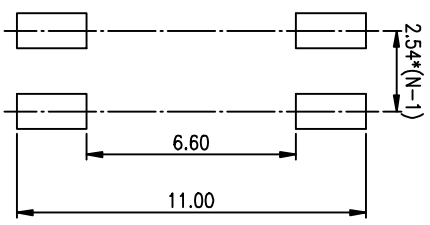

PRODUCT NO.	DISC02LSGET
ROHS compliant	

**RECOMMENDED P.C.B. LAYOUT (TOP VIEW)**

- NOTES :
- 1> Specification:
    - 1> Operating force: 1000gf Max
    - 2> Operating Temperature: -40° to +85°
    - 3> Storage Temperature: -40° to +85°
    - 4> Mechanical Life: 3000cycles minimum
    - 5> Electrical Life: 2000cycles minimum
  2. PLATING:
    - GOLD FLASH 1u"(min.) SOLDER TAIL,
    - 3u" GOLD PLATING ON THE CONTACT AREA,
    - WITH 50u" NICKEL UNDERPLATING OVERALL.

3. PART NUMBER DESCRIPTION

- DISC XX I S G E T
- [包裝方式: T=卷裝 R=盒裝]
  - [電鍍層: B=鍍銀 3u" G=鍍鎳 3u" / 鍍鎳 3u" / 鍍鎳 3u"-2u"]
  - [G=鍍金 S=內金外鍍]
  - [潤滑: S潤 / J潤 / 環 / A潤 / Z潤]
  - [T=低摩擦度 S=低摩擦度 L=長推]
  - [產品碼: 02=2P 04=4P 06=6P 08=8P 10=10P 12=12P]

Number	Part Name	Material	Finished
①	Actuator	UL94 V0	White
②	Cover	UL94 V0	Black
③	Movable	Copper Alloy	3u"Gold
④	Terminal	Brass	1u"Gold
⑤	Base	UL94 V0	Black
⑥	Terminal Contact	Brass	3u"Gold

TOLERANCE UNLESS OTHERWISE SPECIFIED		INSPECTION	
LINER	ANGLES	COPY	PROJECTION
0 ± 0.25	0. ± 2'		
.00 ± 0.15	.0 ± 1'		
.000± 0.10	.00± 0.5'		
DESIGN	kathy	2012/04/12	
DRAWING			
CHECK			
APPRO.			