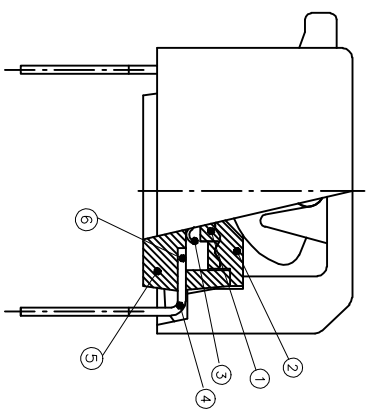

PRODUCT NO.	DSPV03LHGCT
RoHS compliant	

NOTES :

- 1.> Specification:
  - 1>.Operating force:1000gf Max
  - 2>.Operating Temperature: -40° to+85°
  - 3>.Storage Temperature: -40° to+85°
  - 4>.Mechanical Life: 3000cycles minimum
2. PLATING:
  - GOLD FLASH 1u”(min.) SOLDER TAIL,
  - 3u” GOLD PLATING ON THE CONTACT AREA,
  - WITH 50u” NICKEL UNDERPLATINGOVERALL.
3. CONTACT RATING:
  - 1.SWITCHING: 25mA at 24ADC
  - 2.NON-SWITCHING: 100mA at 50VDC
  - WITH 50u” NICKEL UNDERPLATINGOVERALL.

4. PART NUMBER DESCRIPTION :

DS XX I S G E T  
 [Packing: T=Tube R=Reel]  
 [Finish: F=3u” Gold-plated F=10u” Gold-plated]  
 [Finish: G=Full Gold S=Contact-Gold-plated ]  
 [Terminal: S=SMD type H=Straight..... ]  
 [Actuator: T=Tape sealed S=Low profile W/O Tape L=Extension]  
 [HP=Half-Pitch IC=IC type PV=Plano type]

RECOMMENDED PCB LAYOUT (TOP VIEW)

Number	Part Name	Material	Finished
①	Actuator	UL94 V0	White
②	Cover	UL94 V0	Black
③	Movable	Copper Alloy	3u” Gold
④	Terminal	Brass	1u” Gold
⑤	Base	UL94 V0	Black
⑥	Terminal Contact	Brass	3u” Gold

TOLERANCE UNLESS OTHERWISE SPECIFIED	ANGLES	PROJECTION
0 ± 0.25	0 ± 2°	COPY
.00 ± 0.15	.0 ± 1°	INSPECTION
.000 ± 0.10	.00 ± 0.5°	DESIGN
	kathy	DRAWING
		CHECK
		APPRO.

FILE NO.	DSPV03LHGCT-A
SIZE	UNIT SCALE SHEET REV.
A4	mm 2 : 1 TOP 1 A