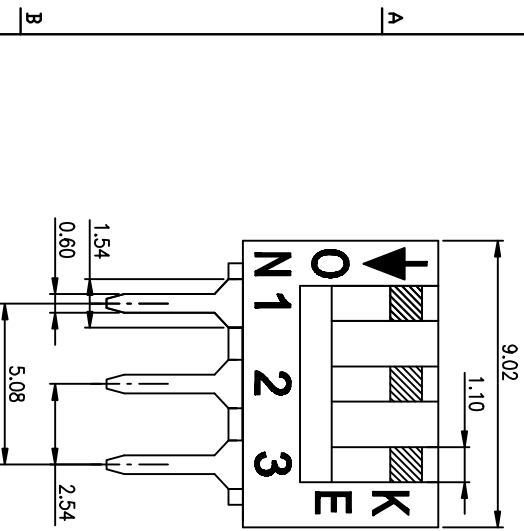

PRODUCT NO.	DSPV03LHGCT
RoHS compliant	

NOTES :

- 1.> Specification:
  - 1>.Operating force:1000gf Max
  - 2>.Operating Temperature: -40° to+85°
  - 3>.Storage Temperature: -40° to+85°
  - 4>.Mechanical Life: 3000cycles minimum
2. PLATING:
  - GOLD FLASH 1u”(min.) SOLDER TAIL,
  - 3u” GOLD PLATING ON THE CONTACT AREA,
  - WITH 50u” NICKEL UNDERPLATINGOVERALL.
3. CONTACT RATING:
  - 1.SWITCHING: 25mA at 24ADC
  - 2.NON-SWITCHING: 100mA at 50VDC
  - WITH 50u” NICKEL UNDERPLATINGOVERALL.

4. PART NUMBER DESCRIPTION :

DS XX I S G E T  
 [Packing: T=Tube R=Reel]  
 [Finish: F=3u” Gold-plated F=10u” Gold-plated]  
 [Finish: G=Full Gold S=Contact-Gold-plated ]  
 [Terminal: S=SMD type H=Straight..... ]  
 [Actuator: T=Tape sealed S=Low profile W/O Tape L=Extension]  
 [HP=Half-Pitch IC=IC type PV=Plano type]

RECOMMENDED PCB LAYOUT (TOP VIEW)

Number	Part Name	Material	Finished
①	Actuator	UL94 V0	White
②	Cover	UL94 V0	Black
③	Movable	Copper Alloy	3u” Gold
④	Terminal	Brass	1u” Gold
⑤	Base	UL94 V0	Black
⑥	Terminal Contact	Brass	3u” Gold