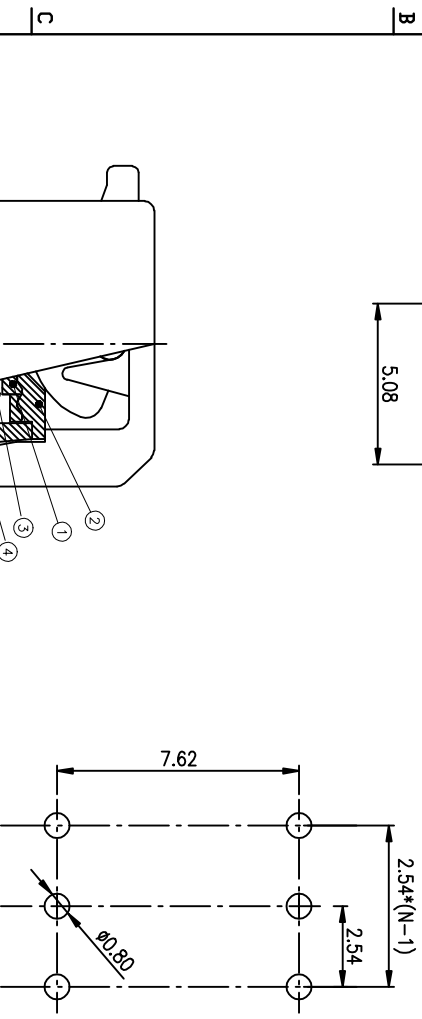

PRODUCT NO.	DSPV03LHGCT
RoHS compliant	

NOTES :

- 1.> Specification:
  - 1>.Operating force:1000gf Max
  - 2>.Operating Temperature: -40° to+85°
  - 3>.Storage Temperature: -40° to+85°
  - 4>.Mechanical Life: 3000cycles minimum
2. PLATING:
  - GOLD FLASH 1u”(min.) SOLDER TAIL,
  - 3u” GOLD PLATING ON THE CONTACT AREA,
  - WITH 50u” NICKEL UNDERPLATINGOVERALL.
3. CONTACT RATING:
  - 1.SWITCHING: 25mA at 24ADC
  - 2.NON-SWITCHING: 100mA at 50VDC
  - WITH 50u” NICKEL UNDERPLATINGOVERALL.

4. PART NUMBER DESCRIPTION :

DS XX I S G E T  
 [Packing: T=Tube R=Reel]  
 [Finish: F=3u” Gold-plated F=10u” Gold-plated]  
 [Finish: G=Full Gold S=Contact-Gold-plated ]  
 [Terminal: S=SMD type H=Straight..... ]  
 [Actuator: T=Tape sealed S=Low profile W/O Tape L=Extension]  
 [HP=Half-Pitch IC=IC type PV=Plano type]

RECOMMENDED PCB LAYOUT (TOP VIEW)

Number	Part Name	Material	Finished
①	Actuator	UL94 V0	White
②	Cover	UL94 V0	Black
③	Movable	Copper Alloy	3u” Gold
④	Terminal	Brass	1u” Gold
⑤	Base	UL94 V0	Black
⑥	Terminal Contact	Brass	3u” Gold

TOLERANCE UNLESS OTHERWISE SPECIFIED	ANGLES	PROJECTION
0 ± 0.25	0 ± 2°	COPY
.00 ± 0.15	.0 ± 1°	INSPECTION
.000 ± 0.10	.00 ± 0.5°	DESIGN
	kathy	DRAWING
		CHECK
		APPRO.

FILE NO.	DSPV03LHGCT-A
SIZE	UNIT SCALE SHEET REV.
A4	mm 2 : 1 TOP 1 A