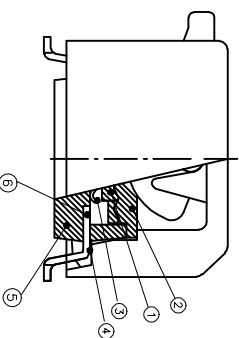

PRODUCT NO.	DSPV06LSGET
RoHS compliant	

NOTES : 1 Specification:

- 1>. Operating force: 10000gf Max
- 2>. Operating Temperature: -40° to+85°
- 3>. Storage Temperature: -40° to+85°
- 4>. Mechanical Life: 3000cycles minimum
- 5>. Electrical Life: 2000cycles minimum

2. PLATING:

GOLD FLASH 1u”(min.) SOLDER TALL,
3u” GOLD PLATING ON THE CONTACT AREA,
WITH 50u” NICKEL UNDERPLATING OVERALL.

3. CONTACT RATING:

1. SWITCHING: 25mA at 24VDC
2. NON-SWITCHING: 100mA at 50VDC
- WITH 50u” NICKEL UNDERPLATING OVERALL.

4. PART NUMBER DESCRIPTION :

DS XX I S G E T
 [Packing: T=Tube R=Reel]
 [Finish: F=3u” Gold-plated F=10u” Gold-plated]
 [Finish: G=Full Gold S=Contact-Gold-plated]
 [Terminal: S=SMD type B=Strait:.....]
 [Actuator: T=Tape sealed S=Low profile W/O Tape L=Extension]
 [HP=Half Pitch IC=IC type PV=Plano type]