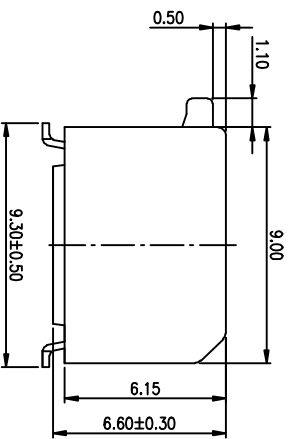

PRODUCT NO.	DSPV06LSGET
RoHS compliant	

NOTES : 1 Specification:

- 1>. Operating force: 10000gf Max
- 2>. Operating Temperature: -40° to+85°
- 3>. Storage Temperature: -40° to+85°
- 4>. Mechanical Life: 3000cycles minimum
- 5>. Electrical Life: 2000cycles minimum

2. PLATING:

GOLD FLASH 1u”(min.) SOLDER TALL,
3u” GOLD PLATING ON THE CONTACT AREA,
WITH 50u” NICKEL UNDERPLATING OVERALL.

3. CONTACT RATING:

1. SWITCHING: 25mA at 24VDC
2. NON-SWITCHING: 100mA at 50VDC
- WITH 50u” NICKEL UNDERPLATING OVERALL.

4. PART NUMBER DESCRIPTION :

DS XX I S G E T
 [Packing: T=Tube R=Reel]
 [Finish: F=3u” Gold-plated F=10u” Gold-plated]
 [Finish: G=Full Gold S=Contact-Gold-plated]
 [Terminal: S=SMD type B=Strait:.....]
 [Actuator: T=Tape sealed S=Low profile W/O Tape L=Extension]
 [HP=Half Pitch IC=IC type PV=Plano type]

DESIGN	kathy	03/20/12
DRAWING		
CHECK		
APPRO.		

FILE NO.	DSPV06LSGET-A
SIZE	UNIT SCALE SHEET REV.
A4	mm 2 : 1 TOP 1 A

东莞市广睿实业有限公司
 Dongguan Kingtek Industrial Co., Ltd.

BY DSPV SERIES PITCH 2.54mm
 PRODUCT FAMILY DSPV SERIES
 PRAT NO. DSPV06LSGET