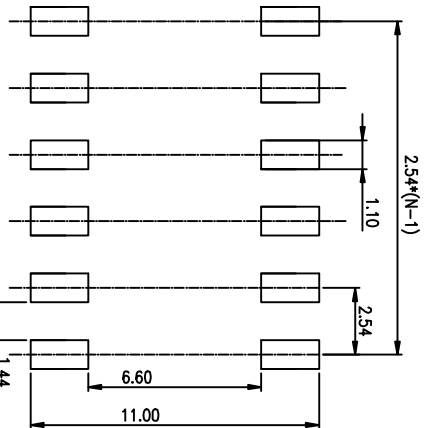

PRODUCT NO.	DSPV06LSGET
RoHS compliant	

NOTES : 1 Specification:

- 1>. Operating force: 10000gf Max
- 2>. Operating Temperature: -40° to+85°
- 3>. Storage Temperature: -40° to+85°
- 4>. Mechanical Life: 3000cycles minimum
- 5>. Electrical Life: 2000cycles minimum

2. PLATING:

GOLD FLASH 1u”(min.) SOLDER TALL,
3u” GOLD PLATING ON THE CONTACT AREA,
WITH 50u” NICKEL UNDERPLATING OVERALL.

3. CONTACT RATING:

1. SWITCHING: 25mA at 24VDC
2. NON-SWITCHING: 100mA at 50VDC
- WITH 50u” NICKEL UNDERPLATING OVERALL.

4. PART NUMBER DESCRIPTION :

DS XX I S G E T
 [Packing: T=Tube R=Reel]
 [Finish: F=3u” Gold-plated F=10u” Gold-plated]
 [Finish: G=Full Gold S=Contact-Gold-plated]
 [Terminal: S=SMD type B=Strait:.....]
 [Actuator: T=Tape sealed S=Low profile W/O Tape L=Extension]
 [HP=Half Pitch IC=IC type PV=Plano type]

DESIGN	kathy	03/20/12
DRAWING		
CHECK		
APPRO.		

FILE NO.	DSPV06LSGET-A
SIZE	UNIT SCALE SHEET REV.
A4	mm 2 : 1 TOP 1 A

东莞市广睿实业有限公司
 Dongguan Kingtek Industrial Co., Ltd.

BY DSPV SERIES PITCH 2.54mm
 PRODUCT FAMILY DSPV SERIES
 PRAT NO. DSPV06LSGET