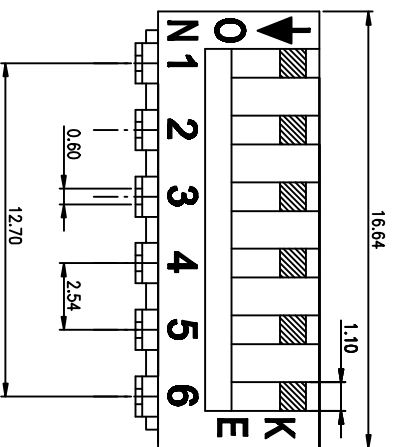

PRODUCT NO.	DSPV06LSGET
RoHS compliant	

NOTES : 1 Specification:

- 1>. Operating force: 10000gf Max
- 2>. Operating Temperature: -40° to+85°
- 3>. Storage Temperature: -40° to+85°
- 4>. Mechanical Life: 3000cycles minimum
- 5>. Electrical Life: 2000cycles minimum

2. PLATING:

GOLD FLASH 1u”(min.) SOLDER TALL,
3u” GOLD PLATING ON THE CONTACT AREA,
WITH 50u” NICKEL UNDERPLATING OVERALL.

3. CONTACT RATING:

1. SWITCHING: 25mA at 24VDC
2. NON-SWITCHING: 100mA at 50VDC
- WITH 50u” NICKEL UNDERPLATING OVERALL.

4. PART NUMBER DESCRIPTION :

DS XX I S G E T
 [Packing: T=Tube R=Reel]
 [Finish: F=3u” Gold-plated F=10u” Gold-plated]
 [Finish: G=Full Gold S=Contact-Gold-plated]
 [Terminal: S=SMD type B=Strait:.....]
 [Actuator: T=Tape sealed S=Low profile W/O Tape L=Extension]
 [HP=Half Pitch IC=IC type PV=Plano type]

DESIGN	kathy	03/20/12
DRAWING		
CHECK		
APPRO.		

FILE NO.	DSPV06LSGET-A
SIZE	UNIT SCALE SHEET REV.
A4	mm 2 : 1 TOP 1 A

东莞市广睿实业有限公司
 Dongguan Kingtek Industrial Co., Ltd.

BY DSPV SERIES PITCH 2.54mm
 PRODUCT FAMILY DSPV SERIES
 PRAT NO. DSPV06LSGET