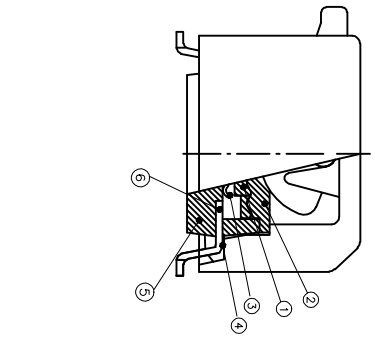

PRODUCT NO. DSPV07LSGET
RoHS compliant

DS XX T S G E T
 [Packing: T=Tube R=Reel]
 [Finish: E=3u" Gold-plated F=10u" Gold-plated]
 [Finish: G=Full Gold S=Contact-Gold-plated]
 [Terminal: S=SMD type H=Straight.....]
 [Actuator: T=Tape sealed S=Low profile W/O Tape L=Extension]
 [HP=Half-Pitch IC=IC type PV=Plano type]

4. PART NUMBER DESCRIPTION :

- NOTES :
- 1>.Specification:
 - 2>.Operating force:1000gf Max
 - 3>.Operating Temperature: -40° to+85°
 - 4>.Storage Temperature: -40° to+85°
 - 5>.Mechanical Life: 3000cycles minimum
 - 6>.PLATING:
GOLD FLASH 1u"(min.) SOLDER TALL,
3u" GOLD PLATING ON THE CONTACT AREA,
WITH 50u" NICKEL UNDERPLATING OVERALL.
 - 7>.CONTACT RATING:
1.SWITCHING: 25mA at 24ADC
2.NON-SWITCHING: 100mA at 50VDC
WITH 50u" NICKEL UNDERPLATING OVERALL.

Number	Part Name	Material	Finished
①	Actuator	UL94 V0	White
②	Cover	UL94 V0	Black
③	Movable	Copper Alloy	3u" Gold
④	Terminal	Brass	1u" Gold
⑤	Base	UL94 V0	Black
⑥	Terminal Contact	Brass	3u" Gold

TOLERANCE UNLESS OTHERWISE SPECIFIED		INSPECTION	
LINER	ANGLES	COPY	PROJECTION
0 ± 0.25	0 ± 2'		
.00 ± 0.15	.0 ± 1'		
.000± 0.10	.00± 0.5'		
DESIGN	kathy	2013/01/12	
DRAWING			
CHECK			
APPRO.			

东莞市睿实业有限公司 Dongguan Kingtek Industrial Co., Ltd.			
TITLE			
BY DSPV SERIES PITCH 2.54mm			
PRODUCT FAMILY DSPV SERIES			
PRAT NO. DSPV07LSGET			
FILE NO.	DSPV07LSGET-A	SIZE	UNIT
SCALE	SHEET	REV.	REV.
A4	mm	Z : 1	TOP: 1