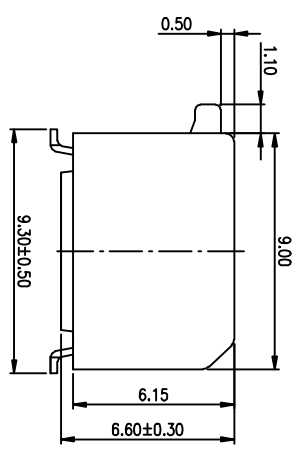

PRODUCT NO. DSPV07LSGET
RoHS compliant

DS XX T S G E T
 [Packing: T=Tube R=Reel]
 [Finish: E=3u" Gold-plated F=10u" Gold-plated]
 [Finish: G=Full Gold S=Contact-Gold-plated]
 [Terminal: S=SMD type H=Straight.....]
 [Actuator: T=Tape sealed S=Low profile W/O Tape L=Extension]
 [HP=Half-Pitch IC=IC type PV=Plano type]

4. PART NUMBER DESCRIPTION :

- NOTES :
- 1>.Specification:
 - 2>.Operating force:1000gf Max
 - 3>.Operating Temperature: -40° to+85°
 - 4>.Storage Temperature: -40° to+85°
 - 5>.Mechanical Life: 3000cycles minimum
 - 6>.PLATING:
GOLD FLASH 1u"(min.) SOLDER TALL,
3u" GOLD PLATING ON THE CONTACT AREA,
WITH 50u" NICKEL UNDERPLATING OVERALL.
 - 7>.CONTACT RATING:
1.SWITCHING: 25mA at 24ADC
2.NON-SWITCHING: 100mA at 50VDC
WITH 50u" NICKEL UNDERPLATING OVERALL.

Number	Part Name	Material	Finished
①	Actuator	UL94 V0	White
②	Cover	UL94 V0	Black
③	Movable	Copper Alloy	3u" Gold
④	Terminal	Brass	1u" Gold
⑤	Base	UL94 V0	Black
⑥	Terminal Contact	Brass	3u" Gold

TOLERANCE UNLESS OTHERWISE SPECIFIED		INSPECTION	
LINER	ANGLES	COPY	PROJECTION
0 ± 0.25	0 ± 2'		
.00 ± 0.15	.0 ± 1'		
.000± 0.10	.00± 0.5'		
DESIGN	kathy	2013/01/12	
DRAWING			
CHECK			
APPRO.			

东莞市睿实业有限公司 Dongguan Kingtek Industrial Co., Ltd.			
TITLE			
BY DSPV SERIES PITCH 2.54mm			
PRODUCT FAMILY DSPV SERIES			
PRAT NO. DSPV07LSGET			
FILE NO.	DSPV07LSGET-A	SIZE	UNIT
SCALE	SHEET	REV.	REV.
A4	mm	Z : 1	TOP: 1