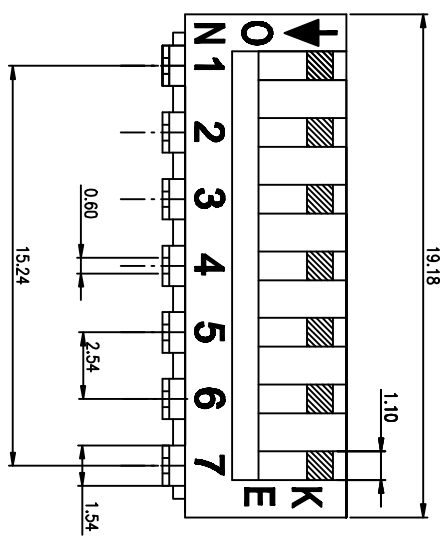

PRODUCT NO. DSPV07LSGET
RoHS compliant

DS XX T S G E T
 [Packing: T=Tube R=Reel]
 [Finish: E=3u" Gold-plated F=10u" Gold-plated]
 [Finish: G=Full Gold S=Contact-Gold-plated]
 [Terminal: S=SMD type H=Straight.....]
 [Actuator: T=Tape sealed S=Low profile W/O Tape L=Extension]
 [HP=Half-Pitch IC=IC type PV=Plano type]

4. PART NUMBER DESCRIPTION :

- NOTES :
- 1>.Specification:
 - 2>.Operating force:1000gf Max
 - 3>.Operating Temperature: -40° to+85°
 - 4>.Storage Temperature: -40° to+85°
 - 5>.Mechanical Life: 3000cycles minimum
 - 6>.PLATING:
GOLD FLASH 1u"(min.) SOLDER TALL,
3u" GOLD PLATING ON THE CONTACT AREA,
WITH 50u" NICKEL UNDERPLATING OVERALL.
 - 7>.CONTACT RATING:
1.SWITCHING: 25mA at 24ADC
2.NON-SWITCHING: 100mA at 50VDC
WITH 50u" NICKEL UNDERPLATING OVERALL.

Number	Part Name	Material	Finished
①	Actuator	UL94 V0	White
②	Cover	UL94 V0	Black
③	Movable	Copper Alloy	3u" Gold
④	Terminal	Brass	1u" Gold
⑤	Base	UL94 V0	Black
⑥	Terminal Contact	Brass	3u" Gold

TOLERANCE UNLESS OTHERWISE SPECIFIED		INSPECTION	
LINER	ANGLES	COPY	PROJECTION
0 ± 0.25	0 ± 2'		
.00 ± 0.15	.0 ± 1'		
.000± 0.10	.00± 0.5'		
DESIGN	kathy	2013/01/12	
DRAWING			
CHECK			
APPRO.			

东莞市睿实业有限公司 Dongguan Kingtek Industrial Co., Ltd.			
TITLE			
BY DSPV SERIES PITCH 2.54mm			
PRODUCT FAMILY DSPV SERIES			
PRAT NO. DSPV07LSGET			
FILE NO.	DSPV07LSGET-A	SIZE	UNIT
SCALE	SHEET	REV.	REV.
A4	mm	Z : 1	TOP: 1