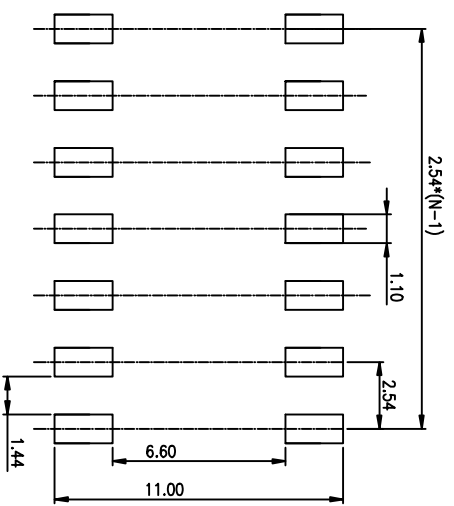

PRODUCT NO. DSPV07LSGET
RoHS compliant

DS XX T S G E T
 [Packing: T=Tube R=Reel]
 [Finish: E=3u" Gold-plated F=10u" Gold-plated]
 [Finish: G=Full Gold S=Contact-Gold-plated]
 [Terminal: S=SMD type H=Straight.....]
 [Actuator: T=Tape sealed S=Low profile W/O Tape L=Extension]
 [HP=Half-Pitch IC=IC type PV=Plano type]

4. PART NUMBER DESCRIPTION :

- NOTES :
- 1>.Specification:
 - 2>.Operating force:1000gf Max
 - 3>.Operating Temperature: -40° to+85°
 - 4>.Storage Temperature: -40° to+85°
 - 5>.Mechanical Life: 3000cycles minimum
 - 6>.PLATING:
GOLD FLASH 1u"(min.) SOLDER TALL,
3u" GOLD PLATING ON THE CONTACT AREA,
WITH 50u" NICKEL UNDERPLATING OVERALL.
 - 7>.CONTACT RATING:
1.SWITCHING: 25mA at 24ADC
2.NON-SWITCHING: 100mA at 50VDC
WITH 50u" NICKEL UNDERPLATING OVERALL.

Number	Part Name	Material	Finished
①	Actuator	UL94 V0	White
②	Cover	UL94 V0	Black
③	Movable	Copper Alloy	3u" Gold
④	Terminal	Brass	1u" Gold
⑤	Base	UL94 V0	Black
⑥	Terminal Contact	Brass	3u" Gold

TOLERANCE UNLESS OTHERWISE SPECIFIED		INSPECTION	
LINER	ANGLES	COPY	PROJECTION
0 ± 0.25	0 ± 2'		
.00 ± 0.15	.0 ± 1'		
.000± 0.10	.00± 0.5'		
DESIGN	kathy	2013/01/12	
DRAWING			
CHECK			
APPRO.			

东莞市睿实业有限公司 Dongguan Kingtek Industrial Co., Ltd.			
TITLE			
BY DSPV SERIES PITCH 2.54mm			
PRODUCT FAMILY DSPV SERIES			
PRAT NO. DSPV07LSGET			
FILE NO.	DSPV07LSGET-A	SIZE	UNIT
SCALE	SHEET	REV.	REV.
A4	mm	Z : 1	TOP: 1