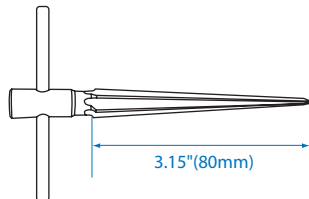

## Needle File Set

- Pouch material : PVC

**1036ZQ**

- Perfect for filing off sharp edges, reshaping cuts or reaming drilled holes
- #60 grit diamond coating surface

6  
PC.

Contents

L  
mm

	75135-06		75435-06			
	75235-06		75535-06	160	95	10 / 120
	75335-06		75035-06			

## Tapered Reamer

**7E61001**

- For deburring and sizing the diameter of holes 1/8" to 3/8"
- Suitable for metal, wood or plastic

70

24 / 96

## Tap Wrench

**39110312M**

KT NO.

Size  
Inch

L  
mm

39110312M	1/8-1/2	M3-M12	196	128	1 / 100
-----------	---------	--------	-----	-----	---------

119  
PC.

Metal case size (mm) : 350 x 216 x 40

Contents

2.78

1 / 5

Screw-Coil:

M5x0.8x1.5D(L:7.5mm)	25 PC.
M6x1.0x1.5D(L:9mm)	25 PC.
M8x1.25x1.5D(L:12mm)	25 PC.
M10x1.5x1.5D(L:15mm)	25 PC.

Tap: